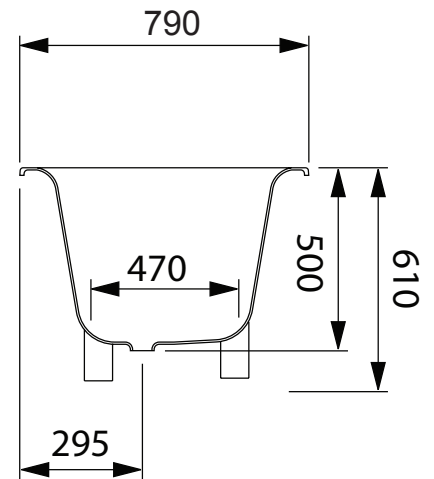

Bath Collection	
Cast Iron Tubs	Bentley Madera double-ended

KG	LT
WEIGHT	VOL.
129	175

Rim detail

Weight when full 304kg

We recommend that all products are purchased with the assistance of a specialist bathroom retailer and always installed by an experienced installer who is a member of a recognized association. All sizes quoted are nominal: items may vary by plus or minus 2% against the figures quoted. When planning installations where dimensions are critical, it is essential that the space allowed for individual items is physically checked. Imperial Bathrooms can not be held liable for any costs associated with items not fitting in any given area. The contents of this statement are based on information correct at the time of publication. We reserve the right to make alterations and changes in product characteristics, fixing, packaging, operation etc at any time without notice.