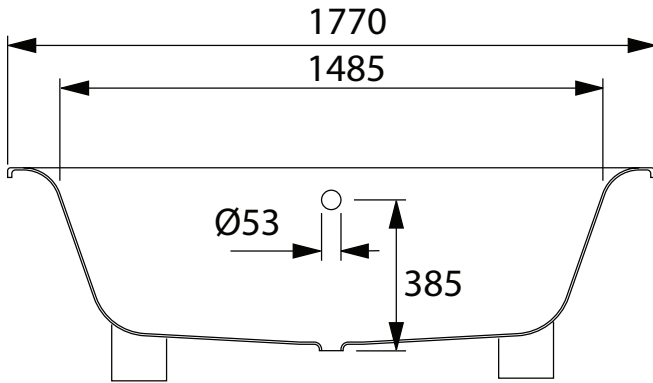

Bath Collection	
Cast Iron Tubs	Bentley Madera double-ended

KG	LT
WEIGHT	VOL.
129	175

Rim detail

Weight when full 304kg

We recommend that all products are purchased with the assistance of a specialist bathroom retailer and always installed by an experienced installer who is a member of a recognized association. All sizes quoted are nominal: items may vary by plus or minus 2% against the figures quoted. When planning installations where dimensions are critical, it is essential that the space allowed for individual items is physically checked. Imperial Bathrooms can not be held liable for any costs associated with items not fitting in any given area. The contents of this statement are based on information correct at the time of publication. We reserve the right to make alterations and changes in product characteristics, fixing, packaging, operation etc at any time without notice.