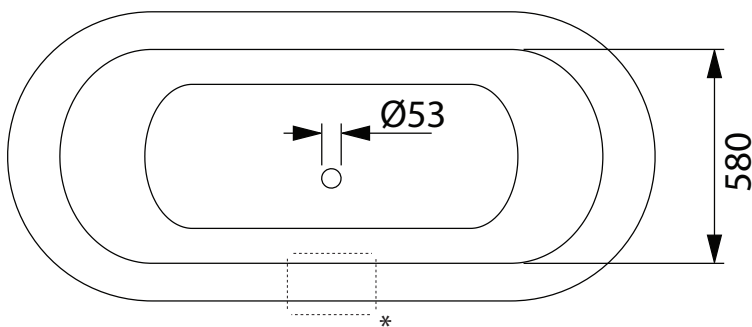

Bath Collection	
Cast Iron Tubs	Bentley Madera double-ended

KG	LT
WEIGHT	VOL.
129	175

Rim detail

Weight when full 304kg

We recommend that all products are purchased with the assistance of a specialist bathroom retailer and always installed by an experienced installer who is a member of a recognized association. All sizes quoted are nominal: items may vary by plus or minus 2% against the figures quoted. When planning installations where dimensions are critical, it is essential that the space allowed for individual items is physically checked. Imperial Bathrooms can not be held liable for any costs associated with items not fitting in any given area. The contents of this statement are based on information correct at the time of publication. We reserve the right to make alterations and changes in product characteristics, fixing, packaging, operation etc at any time without notice.