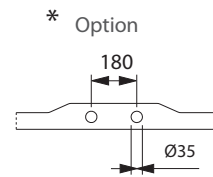

Bath Collection	
Cast Iron Tubs	Bentley Madera double-ended

KG	LT
WEIGHT	VOL.
129	175

Rim detail

Weight when full 304kg

We recommend that all products are purchased with the assistance of a specialist bathroom retailer and always installed by an experienced installer who is a member of a recognized association. All sizes quoted are nominal: items may vary by plus or minus 2% against the figures quoted. When planning installations where dimensions are critical, it is essential that the space allowed for individual items is physically checked. Imperial Bathrooms can not be held liable for any costs associated with items not fitting in any given area. The contents of this statement are based on information correct at the time of publication. We reserve the right to make alterations and changes in product characteristics, fixing, packaging, operation etc at any time without notice.