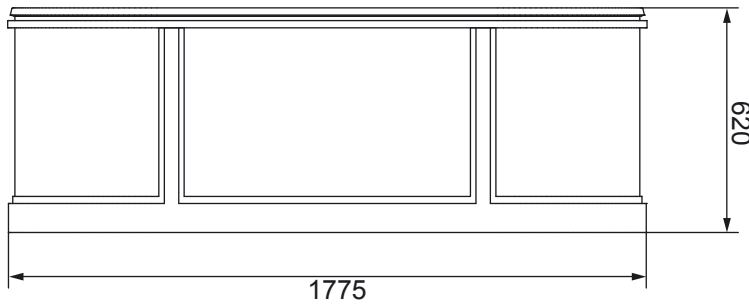

Bath Collection	
Cast Iron Baths	King Charles Luxury Bath

295mm DRAIN CENTRE TO  
EDGE OF THE BATH

KG	LT
EMPTY WEIGHT 242	VOL. 175

We recommend that all products are purchased with the assistance of a specialist bathroom retailer and always installed by an experienced installer who is a member of a recognized association. All sizes quoted are nominal: items may vary by plus or minus 2% against the figures quoted. When planning installations where dimensions are critical, it is essential that the space allowed for individual items is physically checked. Imperial Bathrooms can not be held liable for any costs associated with items not fitting in any given area. The contents of this statement are based on information correct at the time of publication. We reserve the right to make alterations and changes in product characteristics, fixing, packaging, operation etc at any time without notice.