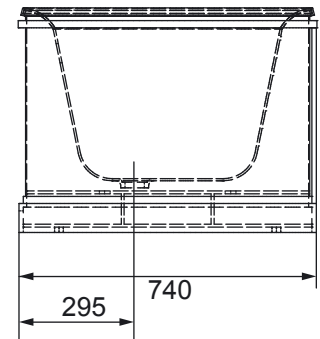

Bath Collection	
Cast Iron Baths	King Charles Luxury Bath

295mm DRAIN CENTRE TO  
EDGE OF THE BATH

KG	LT
EMPTY WEIGHT 242	VOL. 175

We recommend that all products are purchased with the assistance of a specialist bathroom retailer and always installed by an experienced installer who is a member of a recognized association. All sizes quoted are nominal: items may vary by plus or minus 2% against the figures quoted. When planning installations where dimensions are critical, it is essential that the space allowed for individual items is physically checked. Imperial Bathrooms can not be held liable for any costs associated with items not fitting in any given area. The contents of this statement are based on information correct at the time of publication. We reserve the right to make alterations and changes in product characteristics, fixing, packaging, operation etc at any time without notice.