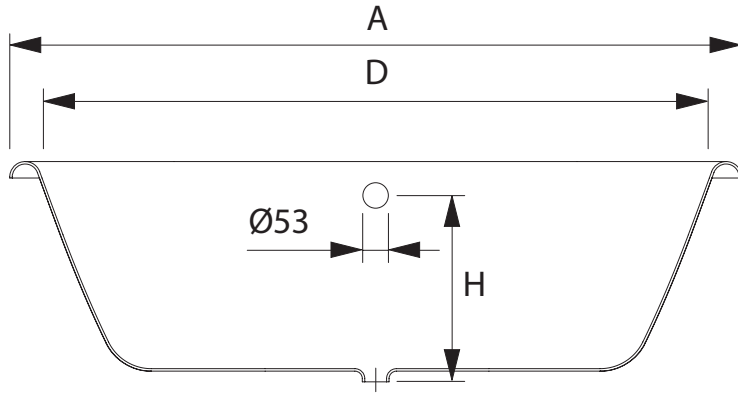

Bath Collection	
Cast Iron Tubs	Roseland cast iron bath

KG	LT	KG
EMPTY WEIGHT 154	VOL. 240	FULL WEIGHT 394

DIMENSIONS (mm)

1780	1780	800	543	1640	660	675	450	465	-	290	-	-	-	-	-	-	
	A	B	C	D	E	F	G	H	I	J	L	M	N	O	P	Q	R