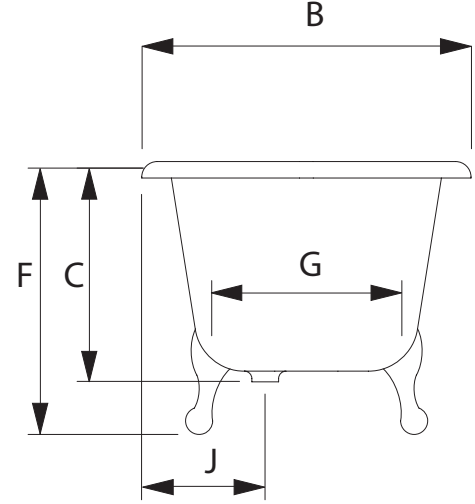

Bath Collection	
Cast Iron Tubs	Roseland cast iron bath

KG	LT	KG
EMPTY WEIGHT 154	VOL. 240	FULL WEIGHT 394

DIMENSIONS (mm)

1780	1780	800	543	1640	660	675	450	465	-	290	-	-	-	-	-	-	
	A	B	C	D	E	F	G	H	I	J	L	M	N	O	P	Q	R