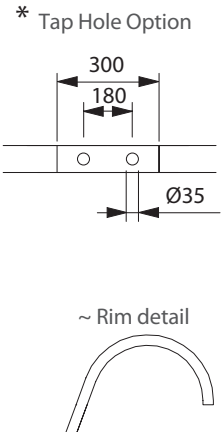

Bath Collection	
Cast Iron Tubs	Roseland cast iron bath

KG	LT	KG
EMPTY WEIGHT 154	VOL. 240	FULL WEIGHT 394

DIMENSIONS (mm)

1780	1780	800	543	1640	660	675	450	465	-	290	-	-	-	-	-	-	
	A	B	C	D	E	F	G	H	I	J	L	M	N	O	P	Q	R