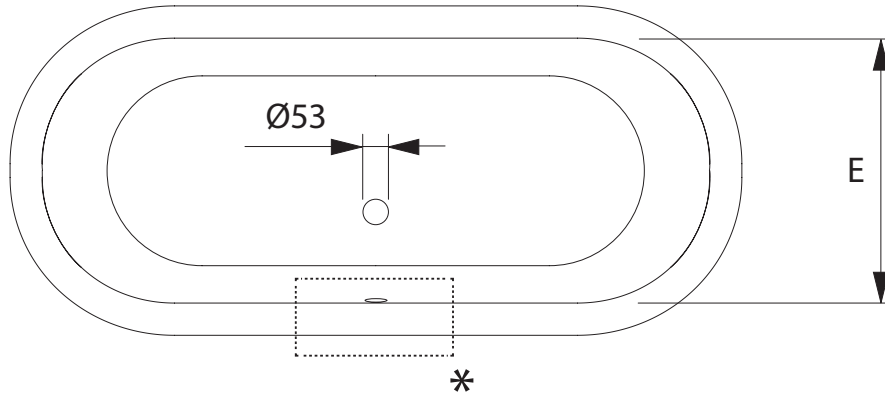

Bath Collection	
Cast Iron Tubs	Roseland cast iron bath

KG	LT	KG
EMPTY WEIGHT 154	VOL. 240	FULL WEIGHT 394

DIMENSIONS (mm)

1780	1780	800	543	1640	660	675	450	465	-	290	-	-	-	-	-	-	
	A	B	C	D	E	F	G	H	I	J	L	M	N	O	P	Q	R