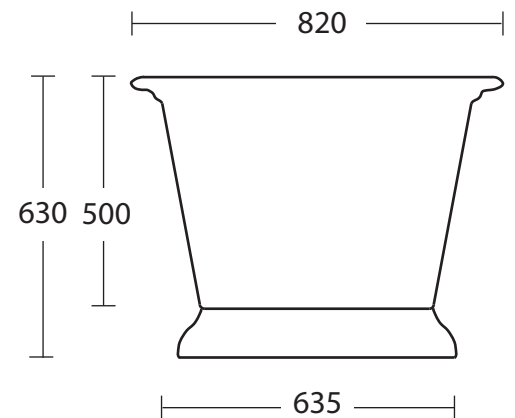

Furniture Collection	
Windsor	Stanlake Bath (with plinth)

Weight - 107 kgs (empty)
Water Capacity - 180 ltrs

We recommend that all products are purchased with the assistance of a specialist bathroom retailer and always installed by an experienced installer who is a member of a recognized association. All sizes quoted are nominal: items may vary by plus or minus 2% against the figures quoted. When planning installations where dimensions are critical, it is essential that the space allowed for individual items is physically checked. Imperial Bathrooms can not be held liable for any costs associated with items not fitting in any given area. The contents of this statement are based on information correct at the time of publication. We reserve the right to make alterations and changes in product characteristics, fixing, packaging, operation etc at any time without notice.