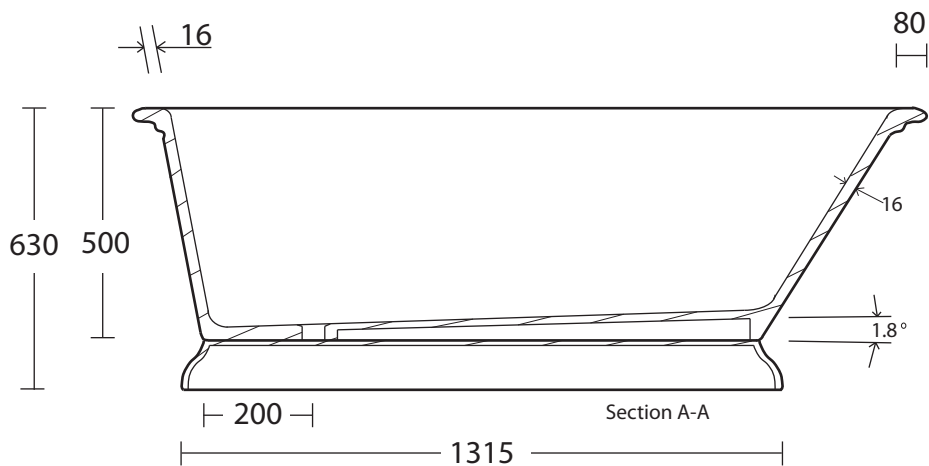

Furniture Collection	
Windsor	Stanlake Bath (with plinth)

Weight - 107 kgs (empty)
Water Capacity - 180 ltrs

We recommend that all products are purchased with the assistance of a specialist bathroom retailer and always installed by an experienced installer who is a member of a recognized association. All sizes quoted are nominal: items may vary by plus or minus 2% against the figures quoted. When planning installations where dimensions are critical, it is essential that the space allowed for individual items is physically checked. Imperial Bathrooms can not be held liable for any costs associated with items not fitting in any given area. The contents of this statement are based on information correct at the time of publication. We reserve the right to make alterations and changes in product characteristics, fixing, packaging, operation etc at any time without notice.