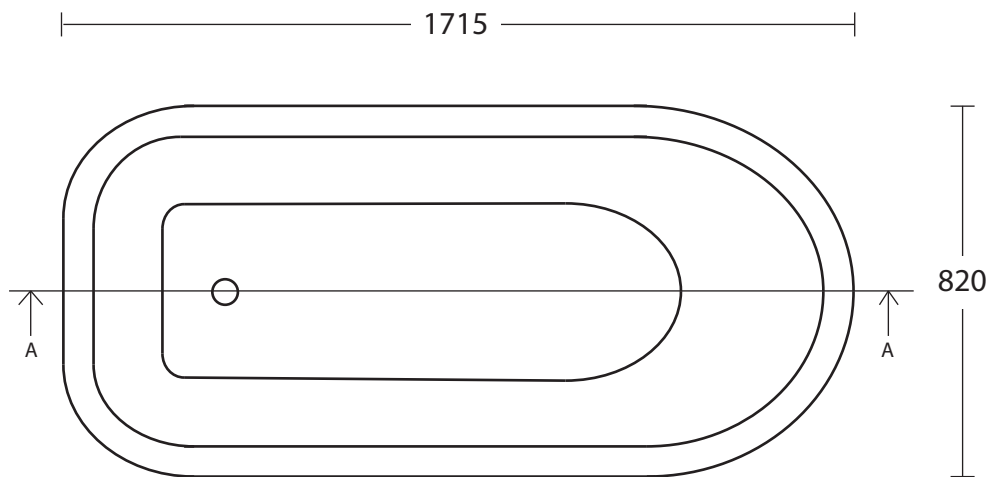

Furniture Collection	
Windsor	Stanlake Bath (with plinth)

Weight - 107 kgs (empty)
Water Capacity - 180 ltrs

We recommend that all products are purchased with the assistance of a specialist bathroom retailer and always installed by an experienced installer who is a member of a recognized association. All sizes quoted are nominal: items may vary by plus or minus 2% against the figures quoted. When planning installations where dimensions are critical, it is essential that the space allowed for individual items is physically checked. Imperial Bathrooms can not be held liable for any costs associated with items not fitting in any given area. The contents of this statement are based on information correct at the time of publication. We reserve the right to make alterations and changes in product characteristics, fixing, packaging, operation etc at any time without notice.