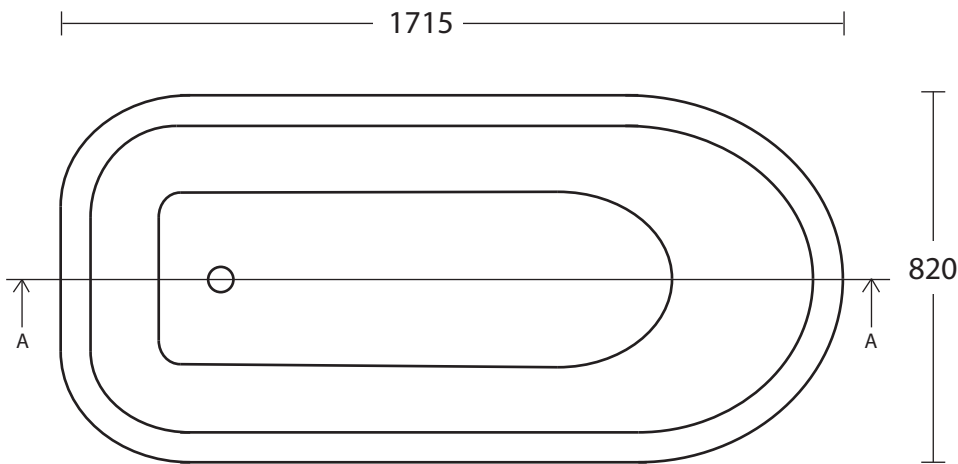

Furniture Collection	
Windsor	Stanlake Bath (without plinth)

Weight - 107 kgs (empty)
Water Capacity - 180 ltrs

We recommend that all products are purchased with the assistance of a specialist bathroom retailer and always installed by an experienced installer who is a member of a recognized association. All sizes quoted are nominal: items may vary by plus or minus 2% against the figures quoted. When planning installations where dimensions are critical, it is essential that the space allowed for individual items is physically checked. Imperial Bathrooms can not be held liable for any costs associated with items not fitting in any given area. The contents of this statement are based on information correct at the time of publication. We reserve the right to make alterations and changes in product characteristics, fixing, packaging, operation etc at any time without notice.