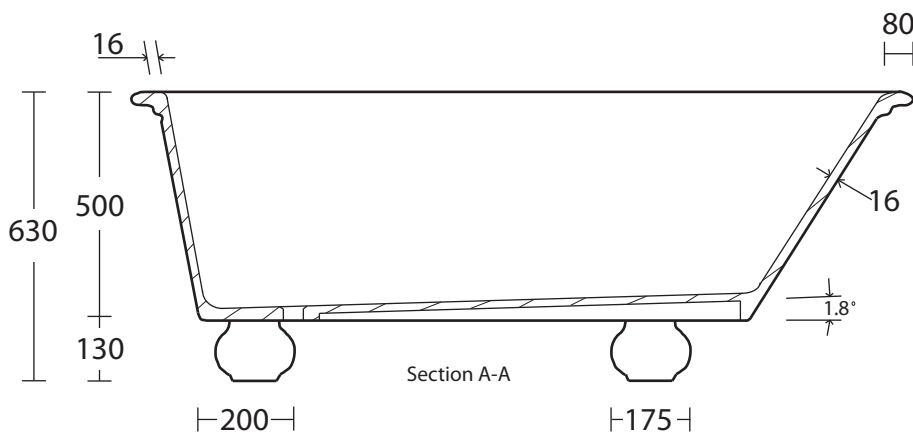

Furniture Collection	
Windsor	Stanlake Bath (without plinth)

Weight - 107 kgs (empty)
Water Capacity - 180 ltrs

We recommend that all products are purchased with the assistance of a specialist bathroom retailer and always installed by an experienced installer who is a member of a recognized association. All sizes quoted are nominal: items may vary by plus or minus 2% against the figures quoted. When planning installations where dimensions are critical, it is essential that the space allowed for individual items is physically checked. Imperial Bathrooms can not be held liable for any costs associated with items not fitting in any given area. The contents of this statement are based on information correct at the time of publication. We reserve the right to make alterations and changes in product characteristics, fixing, packaging, operation etc at any time without notice.