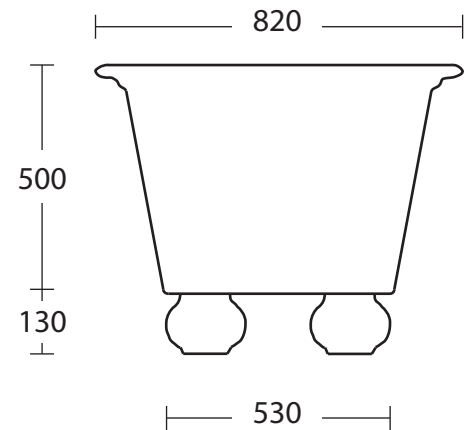

Furniture Collection	
Windsor	Stanlake Bath (without plinth)

Weight - 107 kgs (empty)
Water Capacity - 180 ltrs

We recommend that all products are purchased with the assistance of a specialist bathroom retailer and always installed by an experienced installer who is a member of a recognized association. All sizes quoted are nominal: items may vary by plus or minus 2% against the figures quoted. When planning installations where dimensions are critical, it is essential that the space allowed for individual items is physically checked. Imperial Bathrooms can not be held liable for any costs associated with items not fitting in any given area. The contents of this statement are based on information correct at the time of publication. We reserve the right to make alterations and changes in product characteristics, fixing, packaging, operation etc at any time without notice.