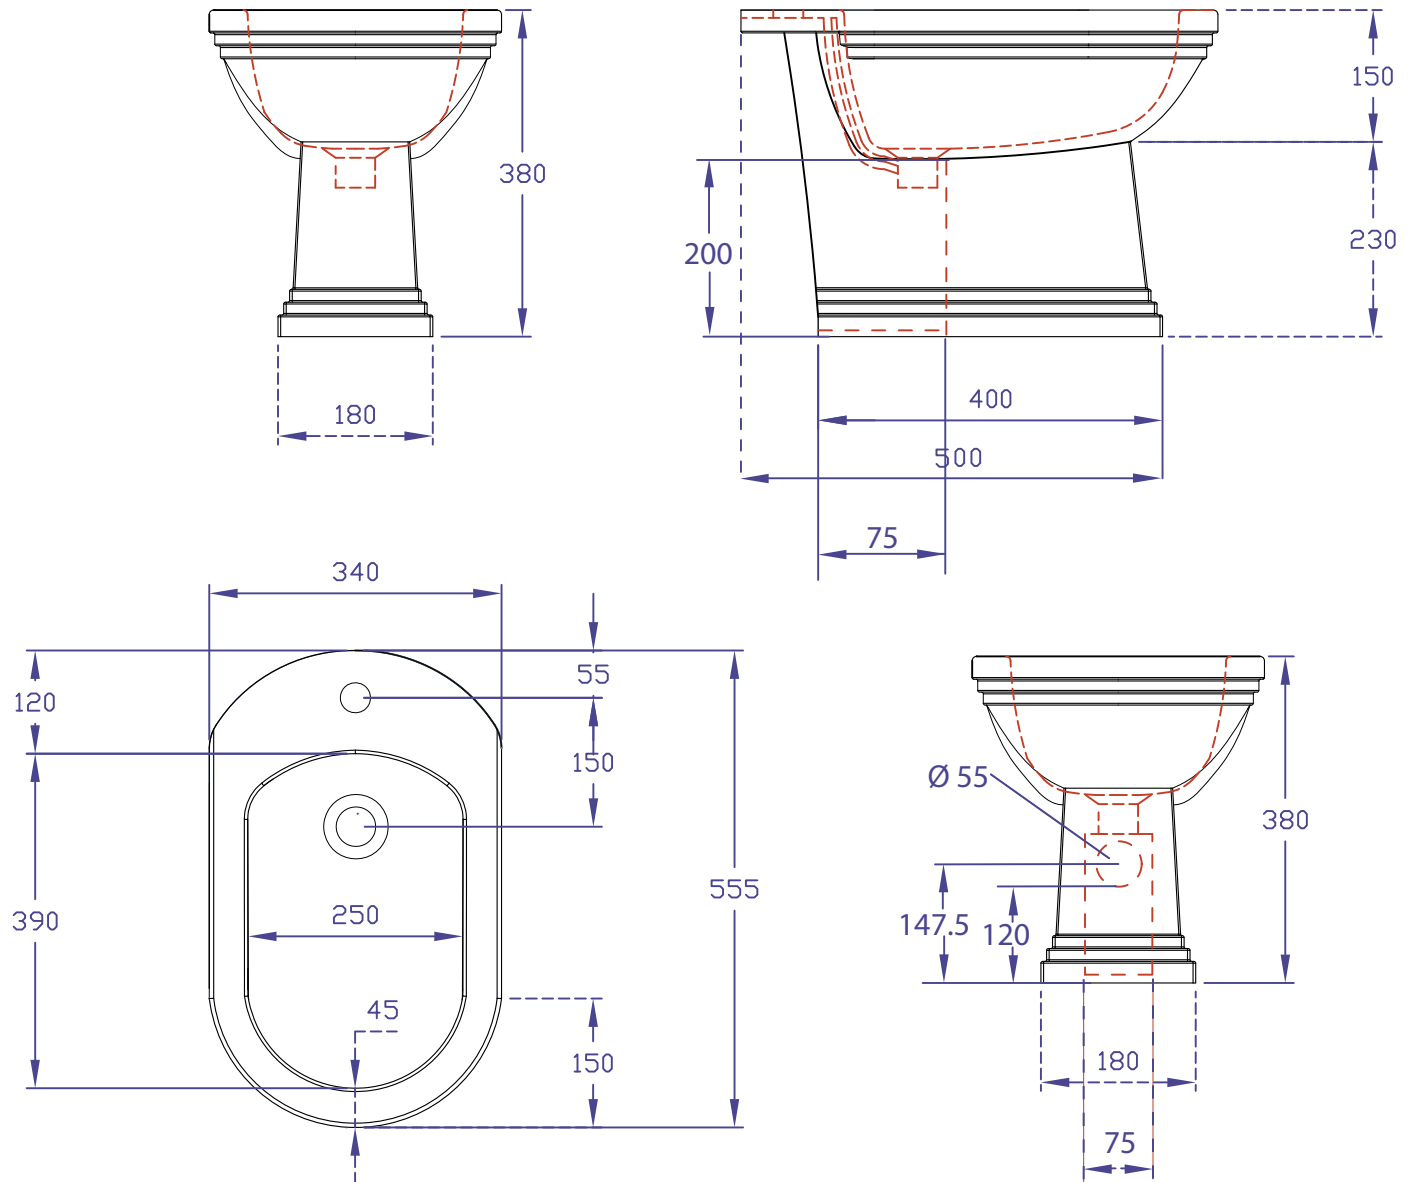

Ceramic Collection	
Astoria Deco	Bidet (1 tap hole)

We recommend that all products are purchased with the assistance of a specialist bathroom retailer and always installed by an experienced installer who is a member of a recognized association. All sizes quoted are nominal: items may vary by plus or minus 2% against the figures quoted. When planning installations where dimensions are critical, it is essential that the space allowed for individual items is physically checked. Imperial Bathrooms can not be held liable for any costs associated with items not fitting in any given area. The contents of this statement are based on information correct at the time of publication. We reserve the right to make alterations and changes in product characteristics, fixing, packaging, operation etc at any time without notice.