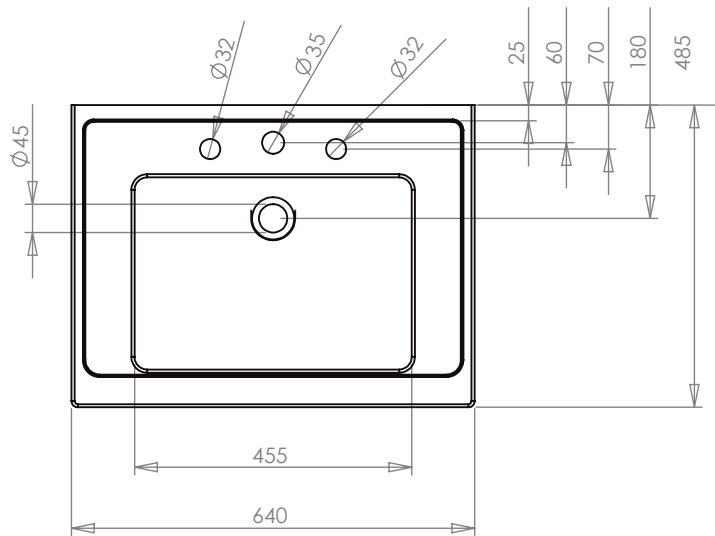

Ceramic Collection

Astoria Deco	Large Basin only
--------------	------------------

Bowl Depth = 170mm

We recommend that all products are purchased with the assistance of a specialist bathroom retailer and always installed by an experienced installer who is a member of a recognized association. All sizes quoted are nominal: items may vary by plus minus 2% against the figures quoted. When planning installations where dimensions are critical, it is essential that the space allowed for individual items is physically checked. Imperial Bathrooms cannot be held liable for any costs associated with item not fitting in any given area. The contents of this statement are based on information correct at the time of publication. We reserve the right to make alterations and changes in product characteristics, fixing, packaging, operation etc. at any time without notice.