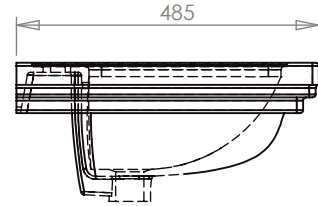

Ceramic Collection

Astoria Deco	Large Basin only
--------------	------------------

Bowl Depth = 170mm

We recommend that all products are purchased with the assistance of a specialist bathroom retailer and always installed by an experienced installer who is a member of a recognized association. All sizes quoted are nominal: items may vary by plus minus 2% against the figures quoted. When planning installations where dimensions are critical, it is essential that the space allowed for individual items is physically checked. Imperial Bathrooms cannot be held liable for any costs associated with item not fitting in any given area. The contents of this statement are based on information correct at the time of publication. We reserve the right to make alterations and changes in product characteristics, fixing, packaging, operation etc. at any time without notice.