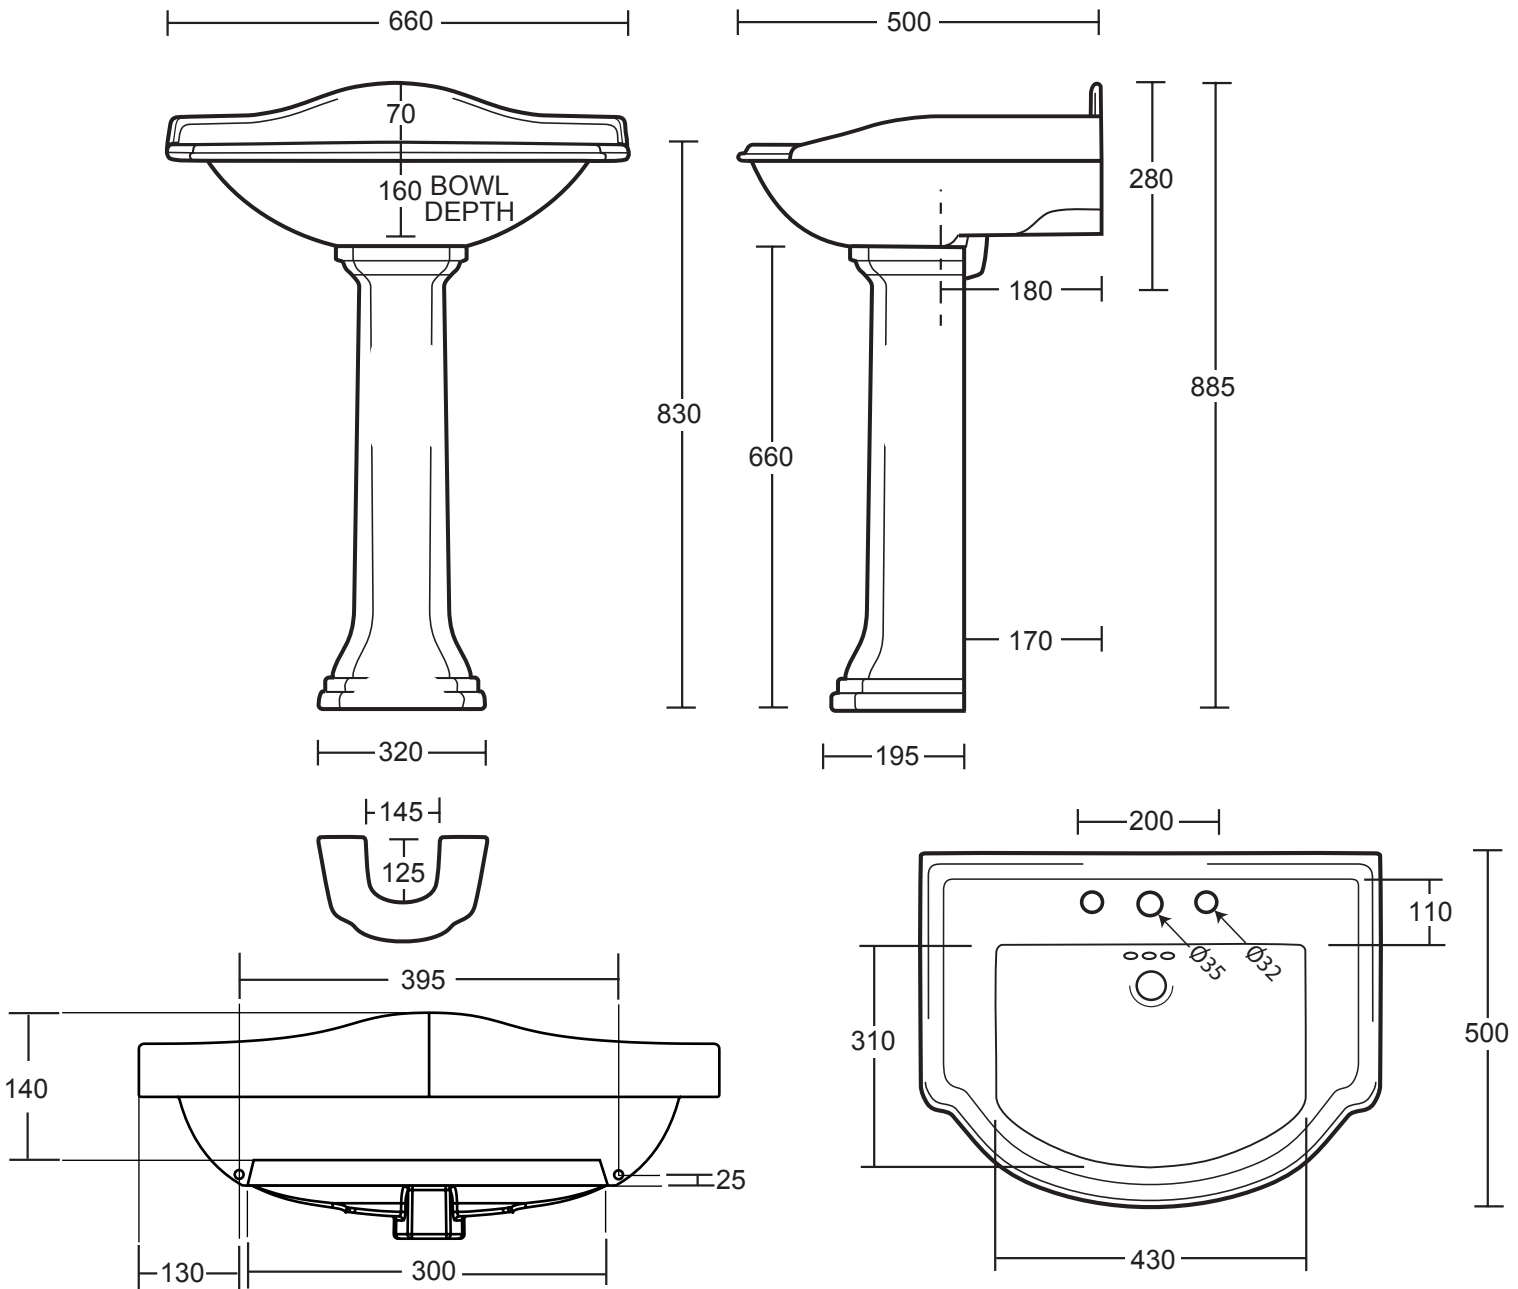

Ceramic Collection	
Drift	Large basin

We recommend that all products are purchased with the assistance of a specialist bathroom retailer and always installed by an experienced installer who is a member of a recognized association. All sizes quoted are nominal: items may vary by plus or minus 2% against the figures quoted. When planning installations where dimensions are critical, it is essential that the space allowed for individual items is physically checked. Imperial Bathrooms can not be held liable for any costs associated with items not fitting in any given area. The contents of this statement are based on information correct at the time of publication. We reserve the right to make alterations and changes in product characteristics, fixing, packaging, operation etc at any time without notice.