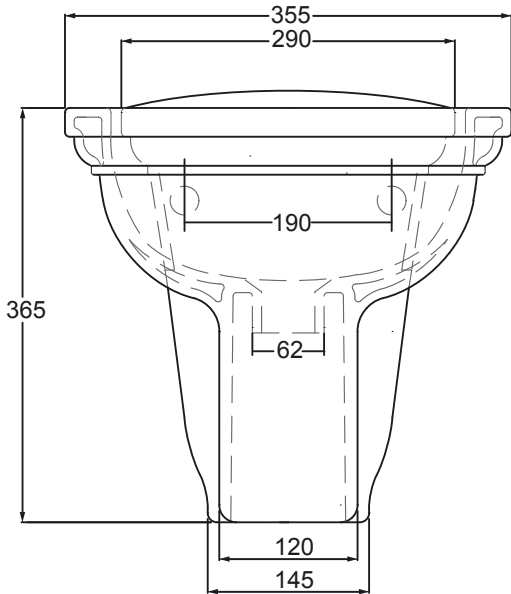

Ceramic Collection	
Drift	Wall Hung Bidet

We recommend that all products are purchased with the assistance of a specialist bathroom retailer and always installed by an experienced installer who is a member of a recognized association. All sizes quoted are nominal: items may vary by plus minus 2% against the figures quoted. When planning installations where dimensions are critical, it is essential that the space allowed for individual items is physically checked. Imperial Bathrooms cannot be held liable for any costs associated with item not fitting in any given area. The contents of this statement are based on information correct at the time of publication. We reserve the right to make alterations and changes in product characteristics, fixing, packaging, operation etc. at any time without notice.