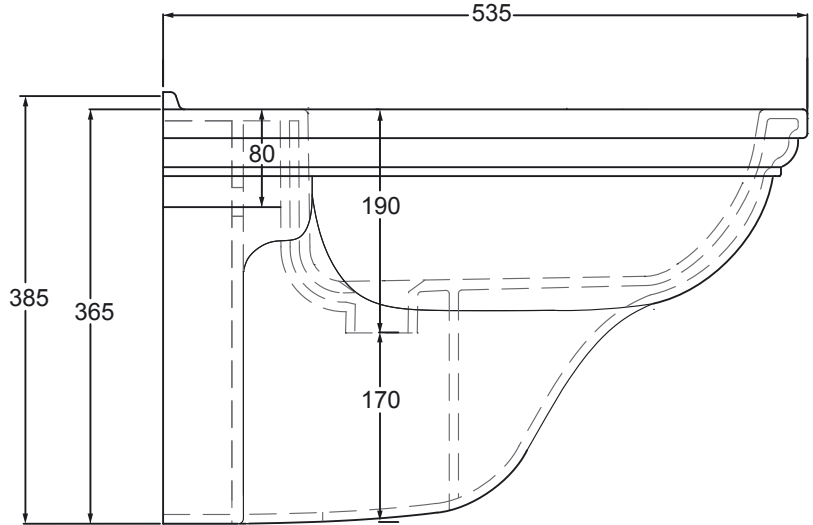

Ceramic Collection	
Drift	Wall Hung Bidet

We recommend that all products are purchased with the assistance of a specialist bathroom retailer and always installed by an experienced installer who is a member of a recognized association. All sizes quoted are nominal: items may vary by plus minus 2% against the figures quoted. When planning installations where dimensions are critical, it is essential that the space allowed for individual items is physically checked. Imperial Bathrooms cannot be held liable for any costs associated with item not fitting in any given area. The contents of this statement are based on information correct at the time of publication. We reserve the right to make alterations and changes in product characteristics, fixing, packaging, operation etc. at any time without notice.