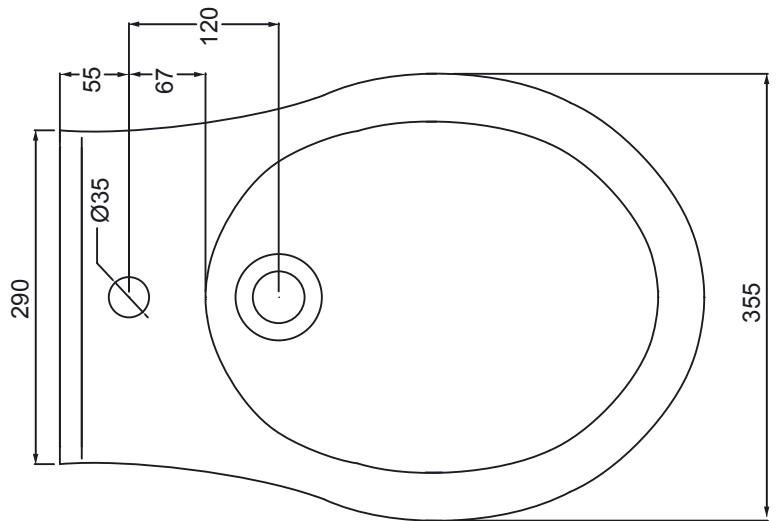

Ceramic Collection	
Drift	Wall Hung Bidet

We recommend that all products are purchased with the assistance of a specialist bathroom retailer and always installed by an experienced installer who is a member of a recognized association. All sizes quoted are nominal: items may vary by plus minus 2% against the figures quoted. When planning installations where dimensions are critical, it is essential that the space allowed for individual items is physically checked. Imperial Bathrooms cannot be held liable for any costs associated with item not fitting in any given area. The contents of this statement are based on information correct at the time of publication. We reserve the right to make alterations and changes in product characteristics, fixing, packaging, operation etc. at any time without notice.