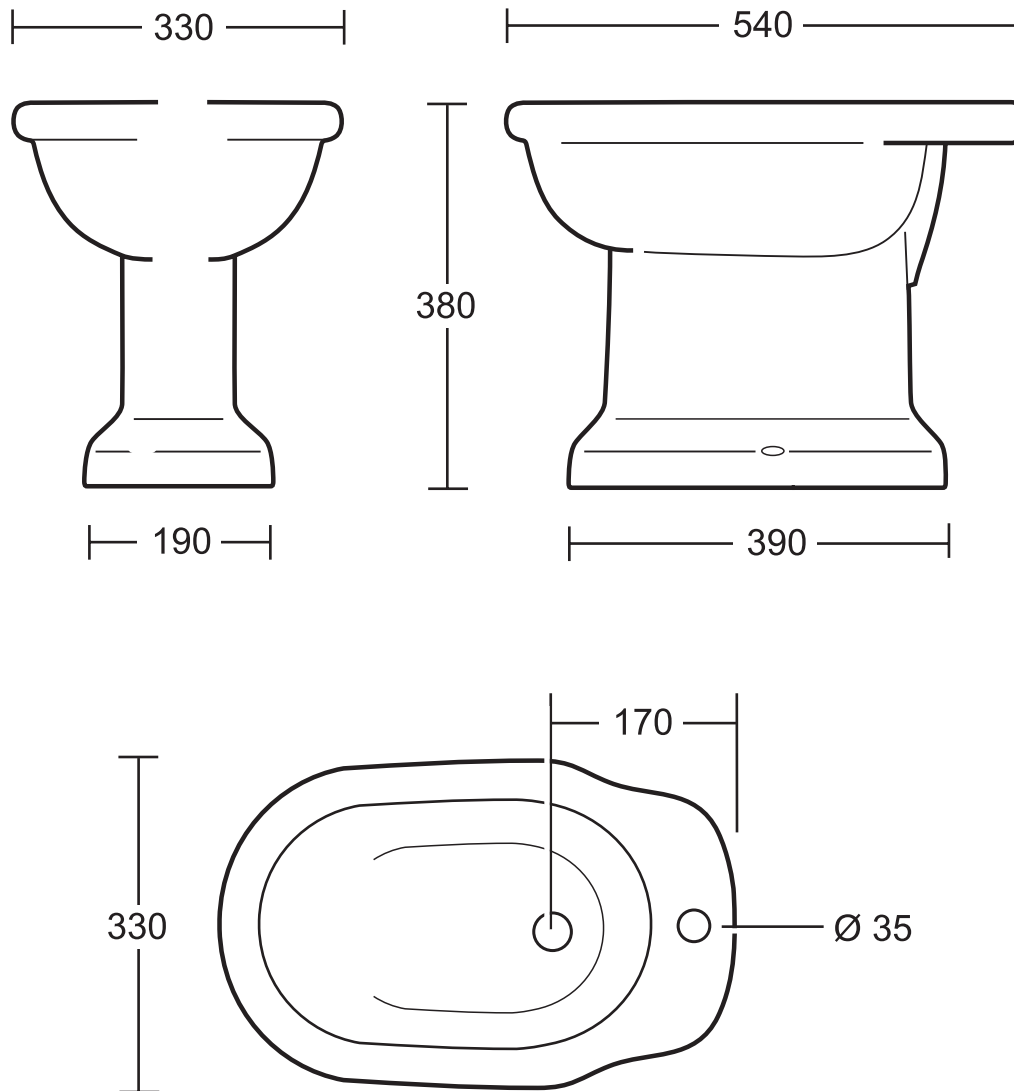

Ceramic Collection	
Etoile	Bidet (1 tap holes)

We recommend that all products are purchased with the assistance of a specialist bathroom retailer and always installed by an experienced installer who is a member of a recognized association. All sizes quoted are nominal: items may vary by plus or minus 2% against the figures quoted. When planning installations where dimensions are critical, it is essential that the space allowed for individual items is physically checked. Imperial Bathrooms can not be held liable for any costs associated with items not fitting in any given area. The contents of this statement are based on information correct at the time of publication. We reserve the right to make alterations and changes in product characteristics, fixing, packaging, operation etc at any time without notice.