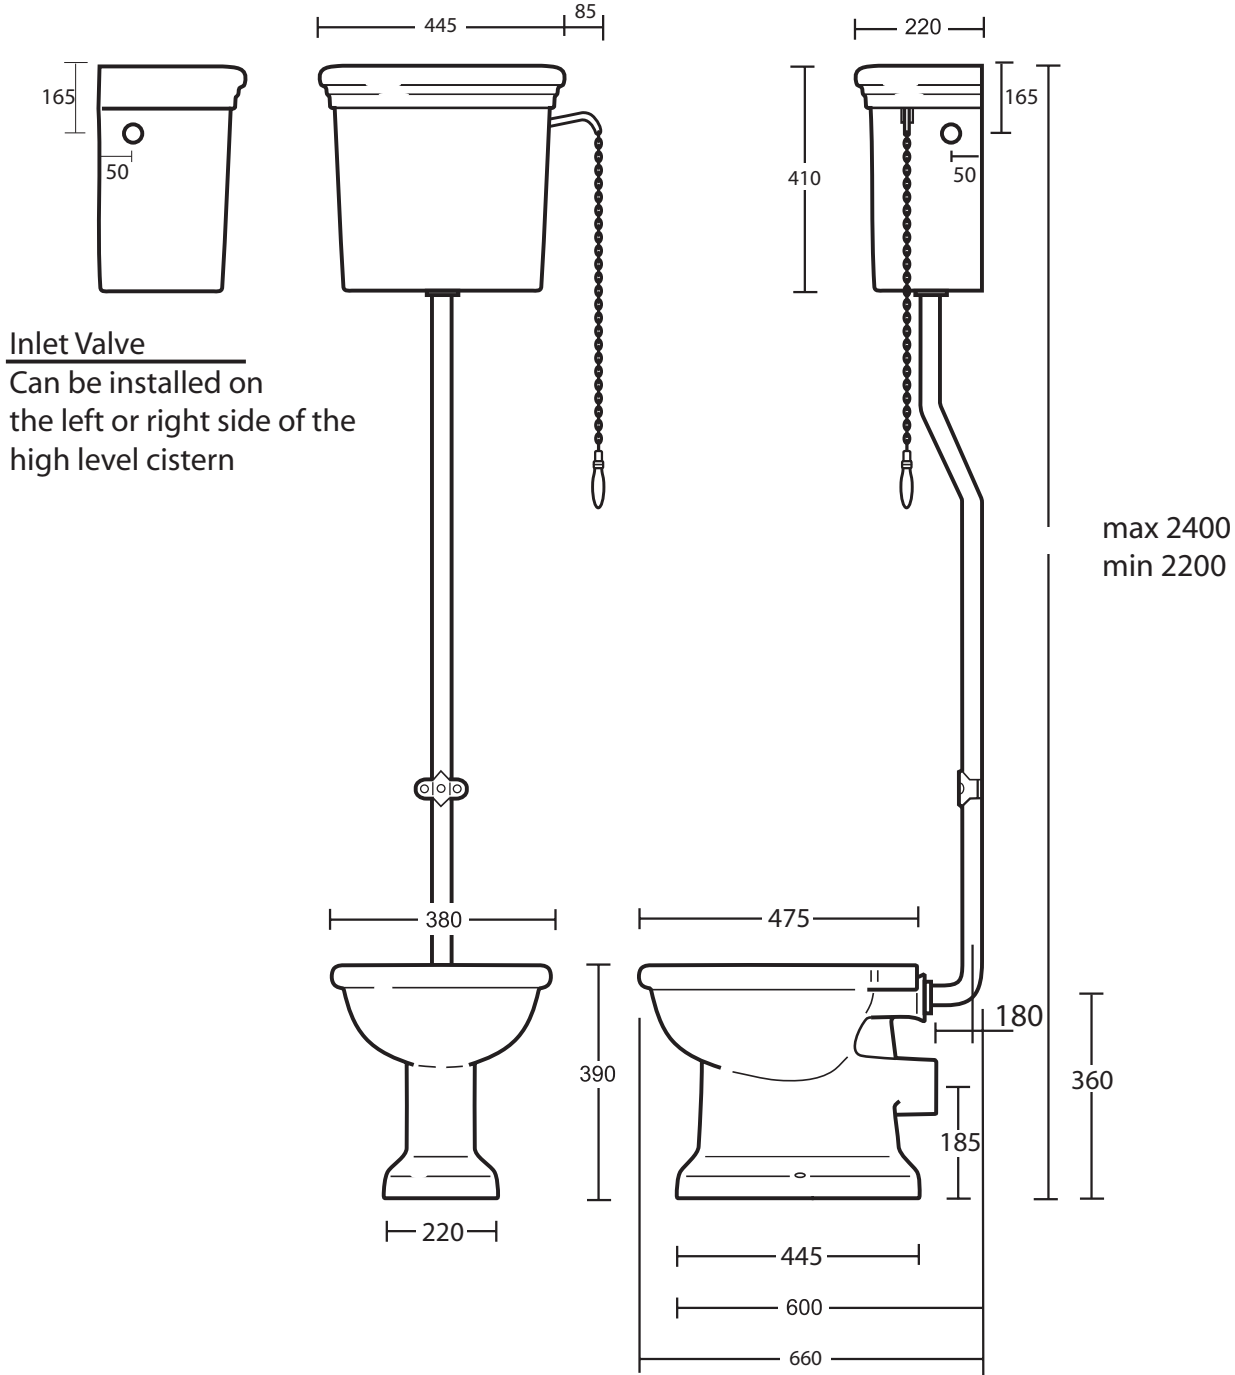

Ceramic Collection	
Etoile	Pan & high level cistern

We recommend that all products are purchased with the assistance of a specialist bathroom retailer and always installed by an experienced installer who is a member of a recognized association. All sizes quoted are nominal: items may vary by plus or minus 2% against the figures quoted. When planning installations where dimensions are critical, it is essential that the space allowed for individual items is physically checked. Imperial Bathrooms can not be held liable for any costs associated with items not fitting in any given area. The contents of this statement are based on information correct at the time of publication. We reserve the right to make alterations and changes in product characteristics, fixing, packaging, operation etc at any time without notice.