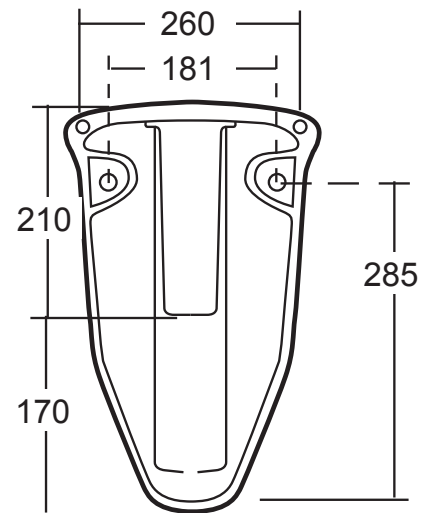

Ceramic Collection	
Etoile	Wall-hung bidet

We recommend that all products are purchased with the assistance of a specialist bathroom retailer and always installed by an experienced installer who is a member of a recognized association. All sizes quoted are nominal: items may vary by plus or minus 2% against the figures quoted. When planning installations where dimensions are critical, it is essential that the space allowed for individual items is physically checked. Imperial Bathrooms can not be held liable for any costs associated with items not fitting in any given area. The contents of this statement are based on information correct at the time of publication. We reserve the right to make alterations and changes in product characteristics, fixing, packaging, operation etc at any time without notice.