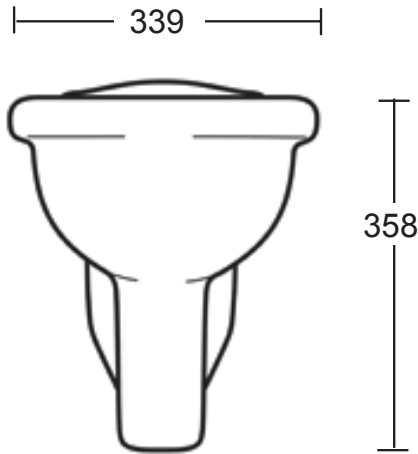

Ceramic Collection	
Etoile	Wall-hung bidet

We recommend that all products are purchased with the assistance of a specialist bathroom retailer and always installed by an experienced installer who is a member of a recognized association. All sizes quoted are nominal: items may vary by plus or minus 2% against the figures quoted. When planning installations where dimensions are critical, it is essential that the space allowed for individual items is physically checked. Imperial Bathrooms can not be held liable for any costs associated with items not fitting in any given area. The contents of this statement are based on information correct at the time of publication. We reserve the right to make alterations and changes in product characteristics, fixing, packaging, operation etc at any time without notice.