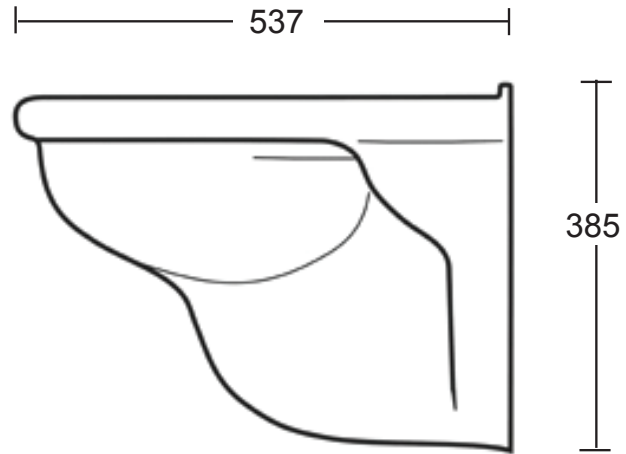

Ceramic Collection	
Etoile	Wall-hung bidet

We recommend that all products are purchased with the assistance of a specialist bathroom retailer and always installed by an experienced installer who is a member of a recognized association. All sizes quoted are nominal: items may vary by plus or minus 2% against the figures quoted. When planning installations where dimensions are critical, it is essential that the space allowed for individual items is physically checked. Imperial Bathrooms can not be held liable for any costs associated with items not fitting in any given area. The contents of this statement are based on information correct at the time of publication. We reserve the right to make alterations and changes in product characteristics, fixing, packaging, operation etc at any time without notice.