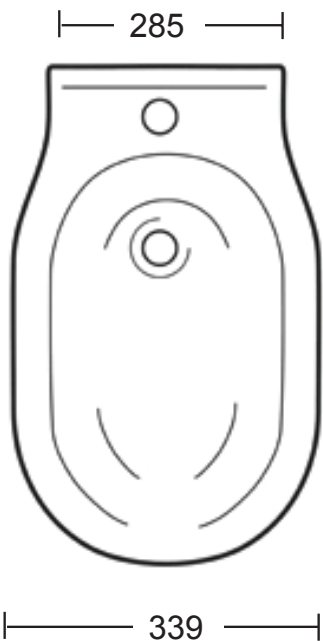

Ceramic Collection	
Etoile	Wall-hung bidet

We recommend that all products are purchased with the assistance of a specialist bathroom retailer and always installed by an experienced installer who is a member of a recognized association. All sizes quoted are nominal: items may vary by plus or minus 2% against the figures quoted. When planning installations where dimensions are critical, it is essential that the space allowed for individual items is physically checked. Imperial Bathrooms can not be held liable for any costs associated with items not fitting in any given area. The contents of this statement are based on information correct at the time of publication. We reserve the right to make alterations and changes in product characteristics, fixing, packaging, operation etc at any time without notice.