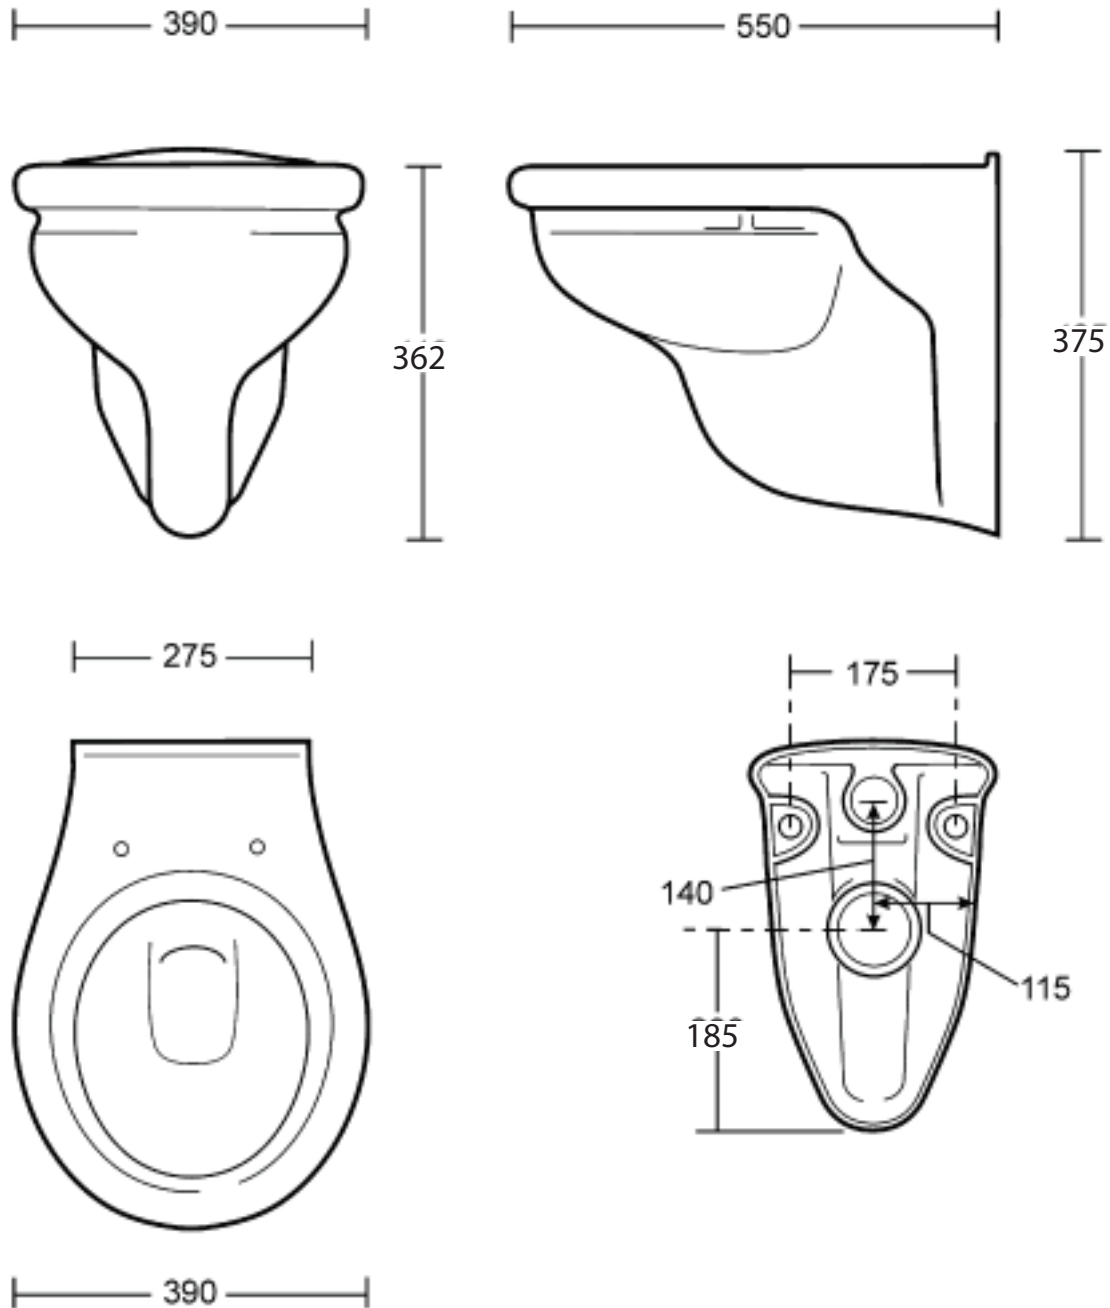

Ceramic Collection	
Etoile	Wall-hung pan with concealed cistern & button

We recommend that all products are purchased with the assistance of a specialist bathroom retailer and always installed by an experienced installer who is a member of a recognized association. All sizes quoted are nominal: items may vary by plus or minus 2% against the figures quoted. When planning installations where dimensions are critical, it is essential that the space allowed for individual items is physically checked. Imperial Bathrooms can not be held liable for any costs associated with items not fitting in any given area. The contents of this statement are based on information correct at the time of publication. We reserve the right to make alterations and changes in product characteristics, fixing, packaging, operation etc at any time without notice.