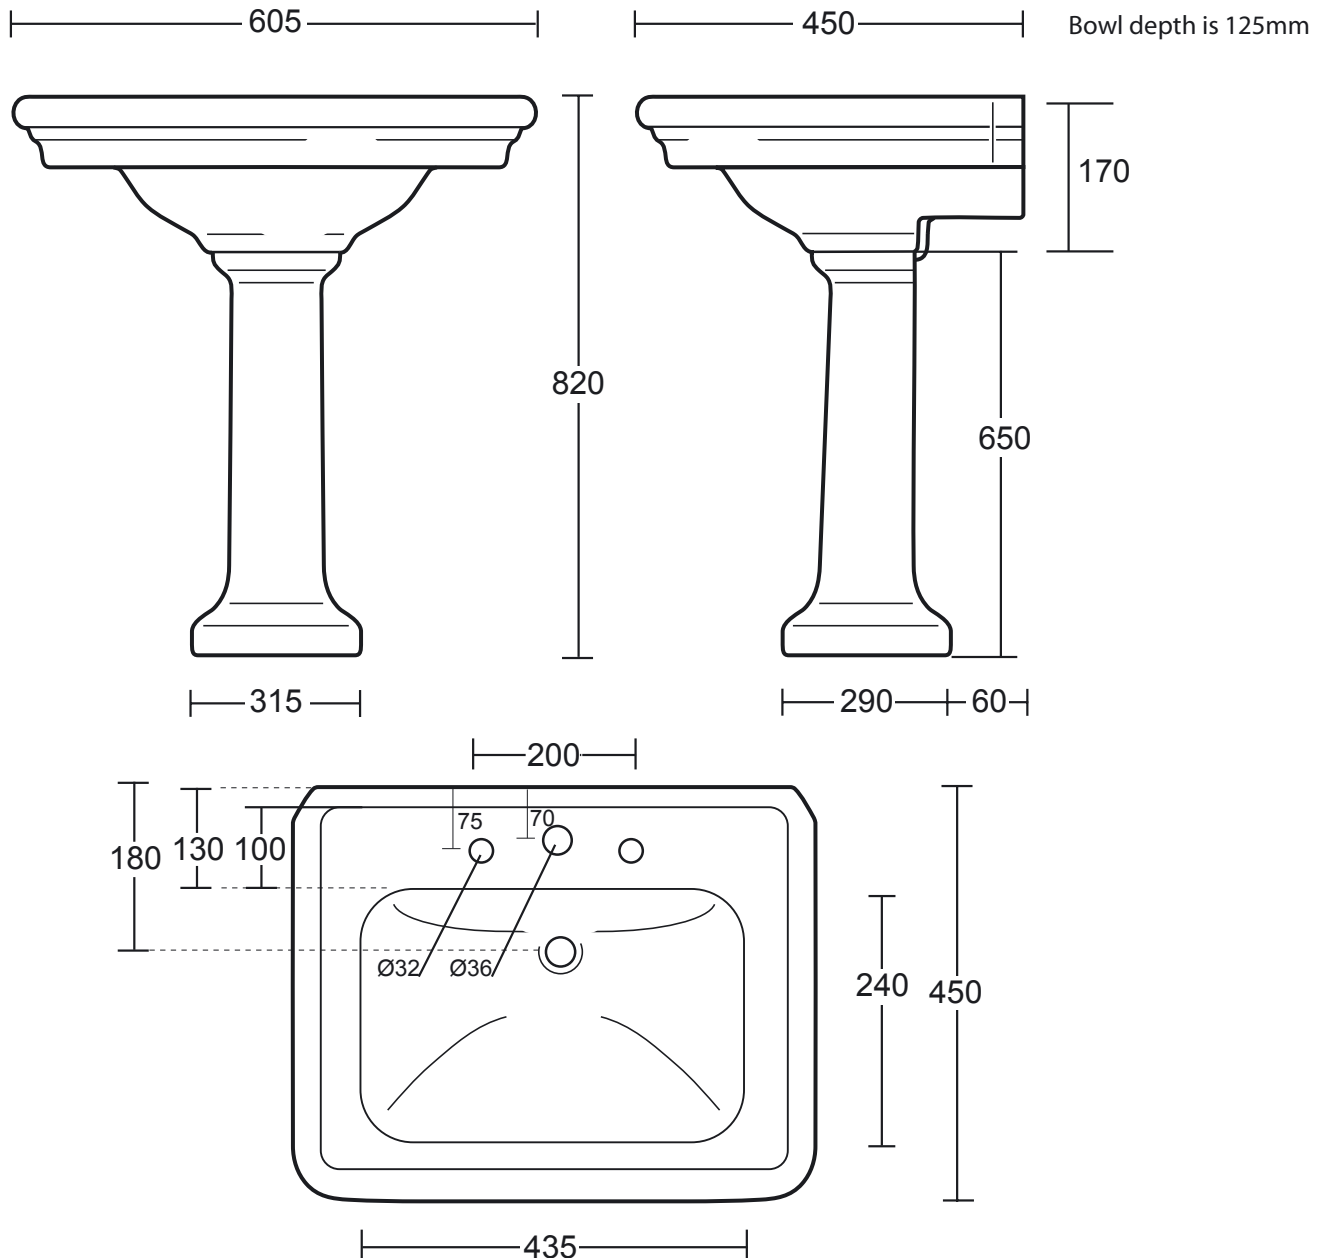

Ceramic Collection	
Etoile	Medium basin 605mm

We recommend that all products are purchased with the assistance of a specialist bathroom retailer and always installed by an experienced installer who is a member of a recognized association. All sizes quoted are nominal: items may vary by plus minus 2% against the figures quoted. When planning installations where dimensions are critical, it is essential that the space allowed for individual items is physically checked. Imperial Bathrooms cannot be held liable for any costs associated with item not fitting in any given area. The contents of this statement are based on information correct at the time of publication. We reserve the right to make alterations and changes in product characteristics, fixing, packaging, operation etc. at any time without notice.