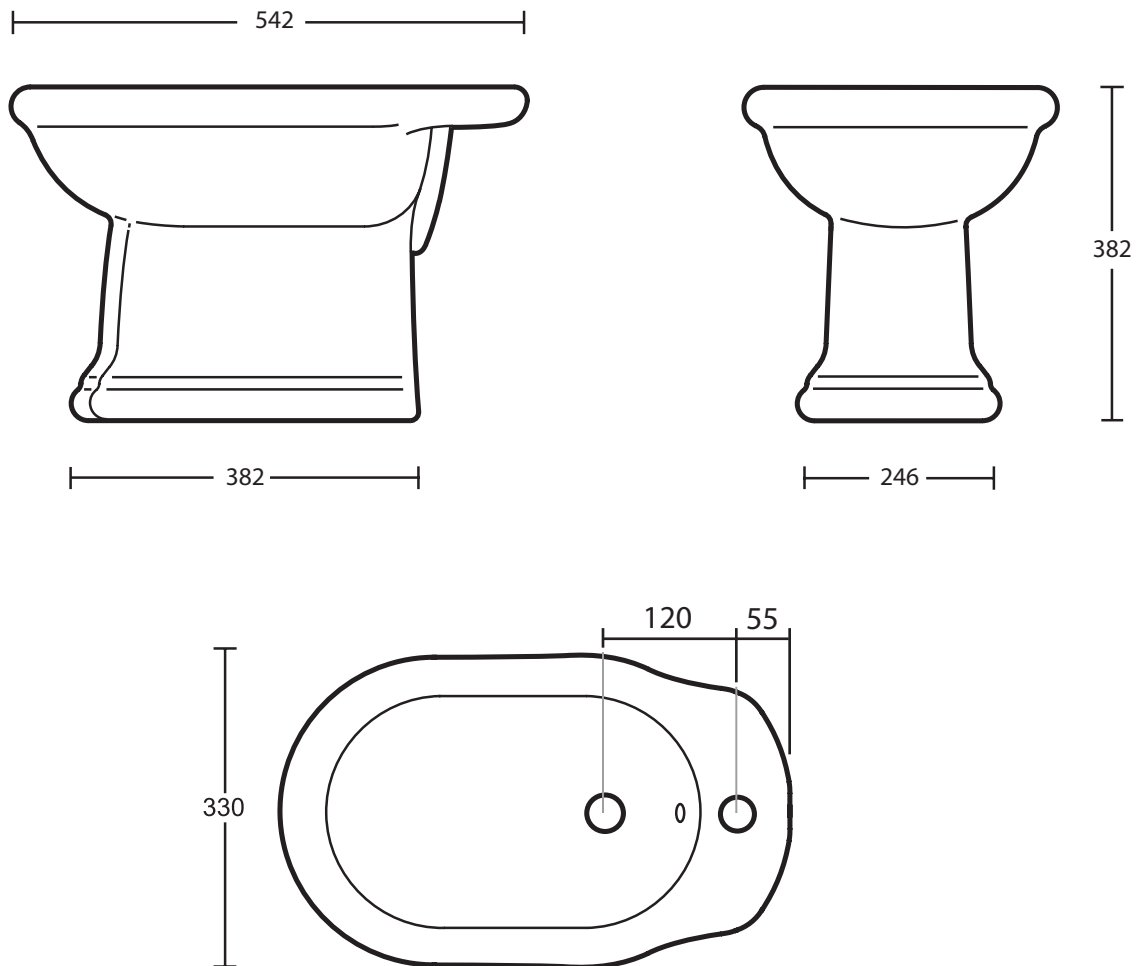

Ceramic Collection	
Firenze	Bidet

We recommend that all products are purchased with the assistance of a specialist bathroom retailer and always installed by an experienced installer who is a member of a recognized association. All sizes quoted are nominal: items may vary by plus or minus 2% against the figures quoted. When planning installations where dimensions are critical, it is essential that the space allowed for individual items is physically checked. Imperial Bathrooms can not be held liable for any costs associated with items not fitting in any given area. The contents of this statement are based on information correct at the time of publication. We reserve the right to make alterations and changes in product characteristics, fixing, packaging, operation etc at any time without notice.