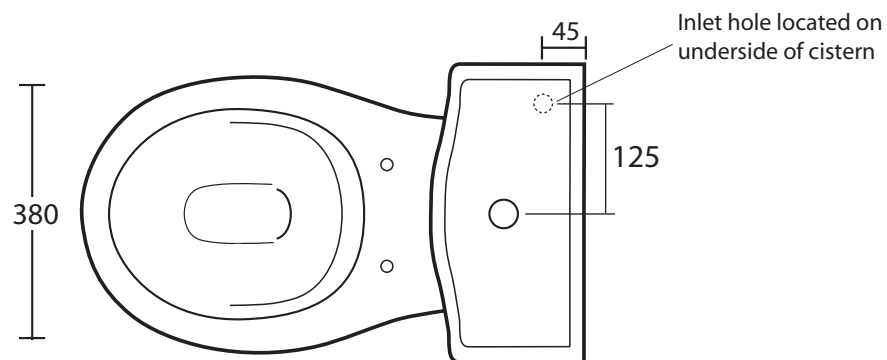

Ceramic Collection	
Firenze	Close coupled pan & cistern

We recommend that all products are purchased with the assistance of a specialist bathroom retailer and always installed by an experienced installer who is a member of a recognized association. All sizes quoted are nominal: items may vary by plus or minus 2% against the figures quoted. When planning installations where dimensions are critical, it is essential that the space allowed for individual items is physically checked. Imperial Bathrooms can not be held liable for any costs associated with items not fitting in any given area. The contents of this statement are based on information correct at the time of publication. We reserve the right to make alterations and changes in product characteristics, fixing, packaging, operation etc at any time without notice.