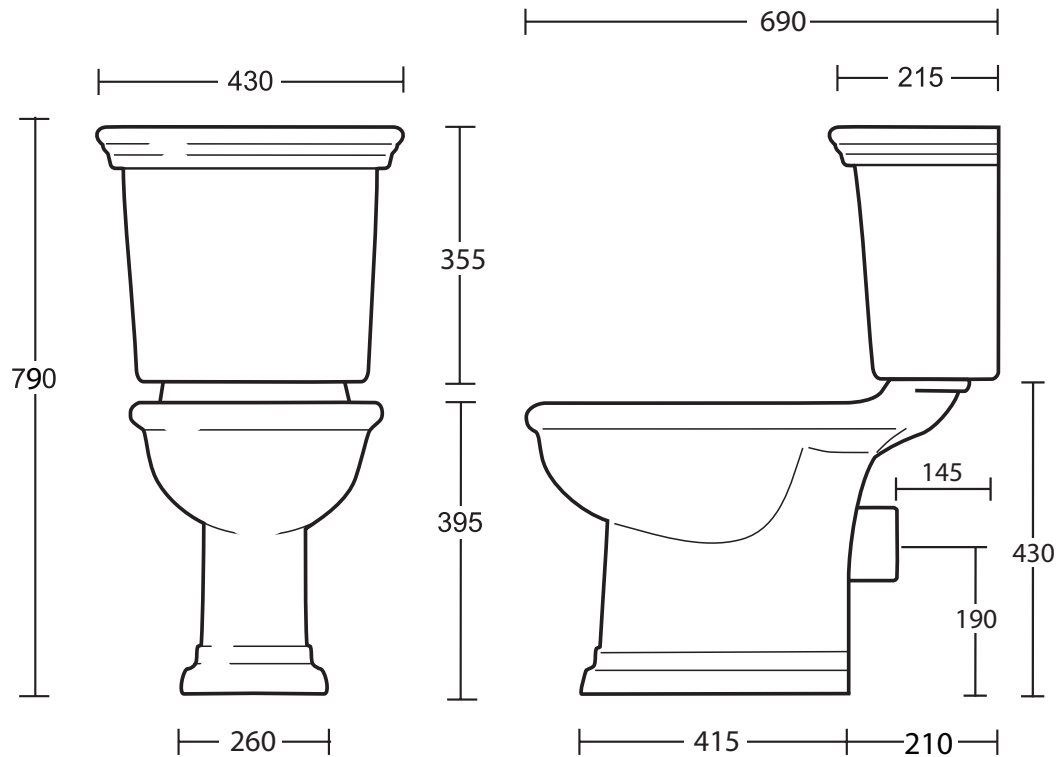

Ceramic Collection	
Firenze	Close coupled pan & cistern

We recommend that all products are purchased with the assistance of a specialist bathroom retailer and always installed by an experienced installer who is a member of a recognized association. All sizes quoted are nominal: items may vary by plus or minus 2% against the figures quoted. When planning installations where dimensions are critical, it is essential that the space allowed for individual items is physically checked. Imperial Bathrooms can not be held liable for any costs associated with items not fitting in any given area. The contents of this statement are based on information correct at the time of publication. We reserve the right to make alterations and changes in product characteristics, fixing, packaging, operation etc at any time without notice.