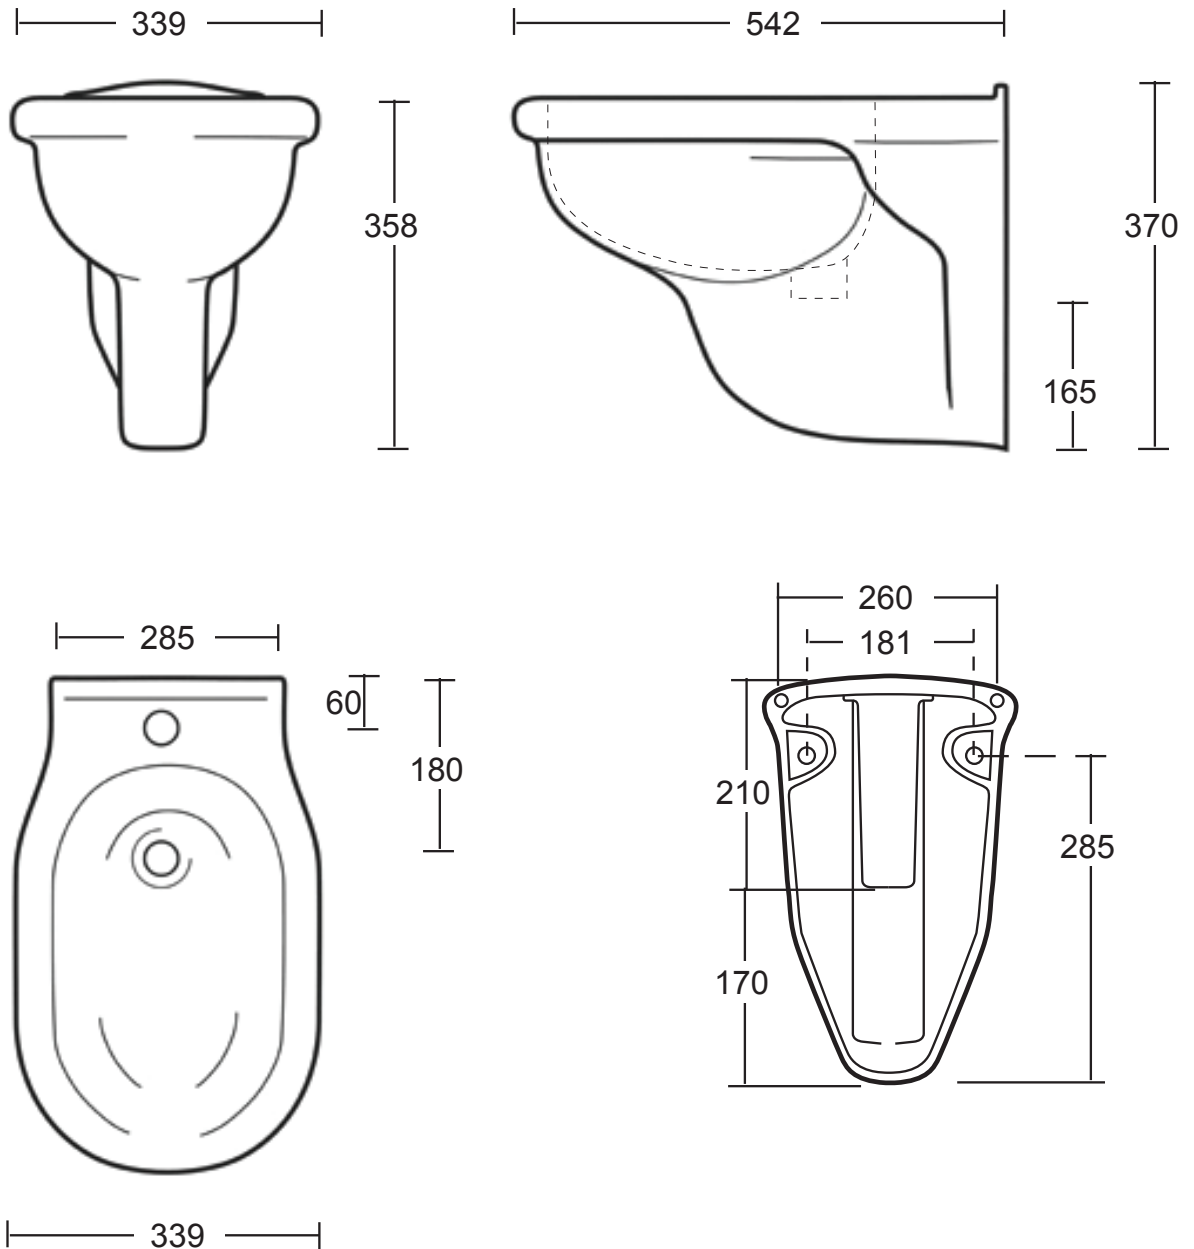

Ceramic Collection	
Firenze	Wall-hung bidet (1 tap hole)

We recommend that all products are purchased with the assistance of a specialist bathroom retailer and always installed by an experienced installer who is a member of a recognized association. All sizes quoted are nominal: items may vary by plus or minus 2% against the figures quoted. When planning installations where dimensions are critical, it is essential that the space allowed for individual items is physically checked. Imperial Bathrooms can not be held liable for any costs associated with items not fitting in any given area. The contents of this statement are based on information correct at the time of publication. We reserve the right to make alterations and changes in product characteristics, fixing, packaging, operation etc at any time without notice.