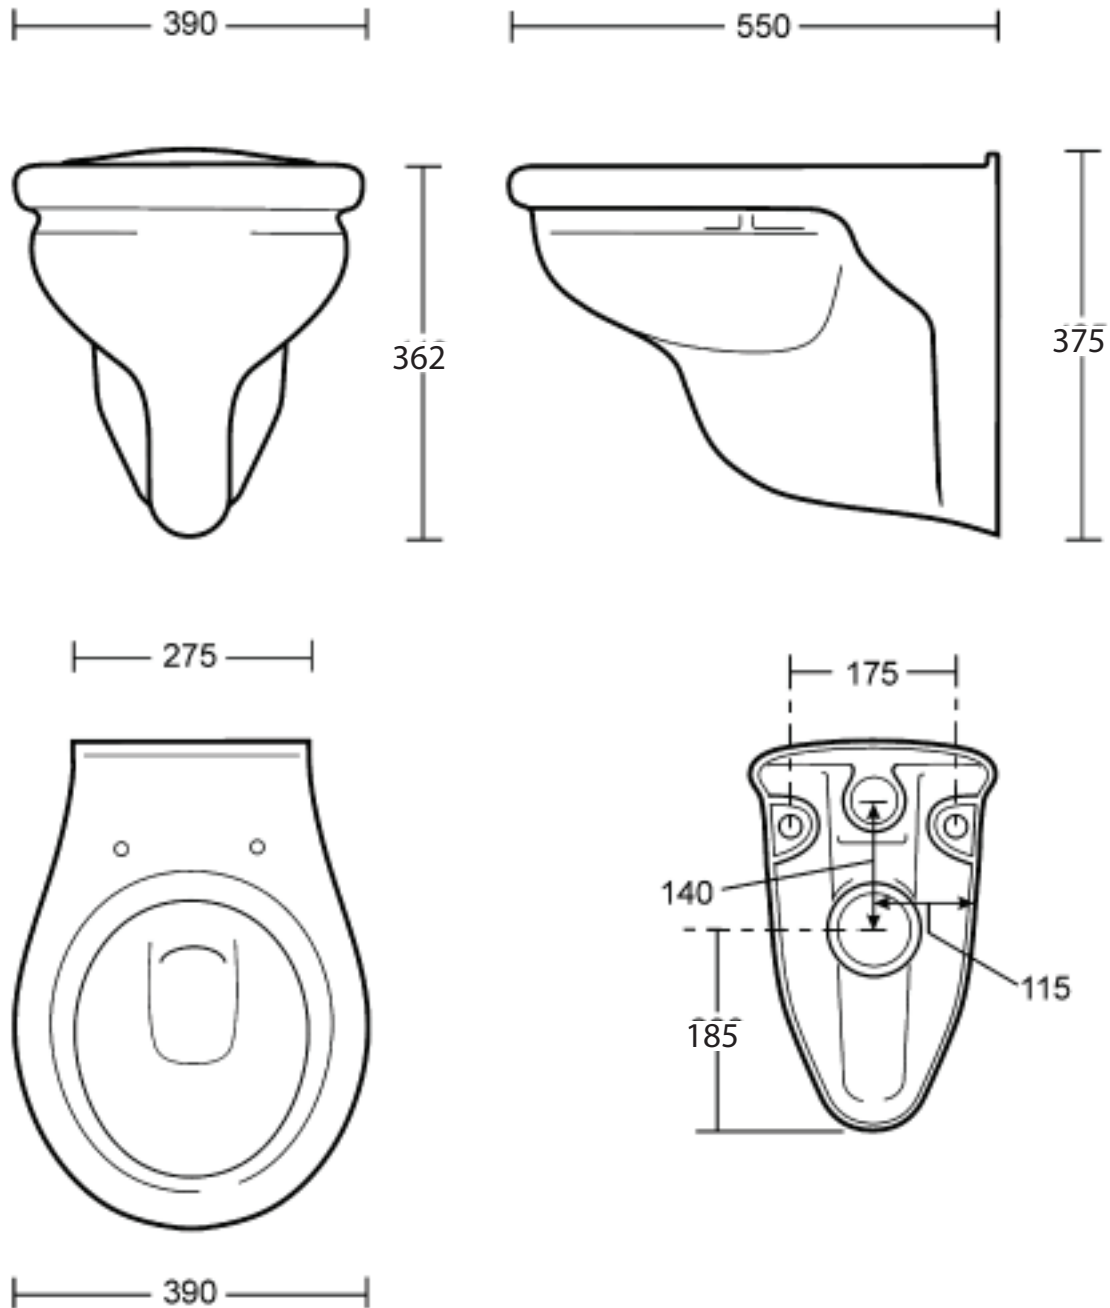

Ceramic Collection	
Firenze	Wall-hung pan with concealed cistern & button

We recommend that all products are purchased with the assistance of a specialist bathroom retailer and always installed by an experienced installer who is a member of a recognized association. All sizes quoted are nominal: items may vary by plus or minus 2% against the figures quoted. When planning installations where dimensions are critical, it is essential that the space allowed for individual items is physically checked. Imperial Bathrooms can not be held liable for any costs associated with items not fitting in any given area. The contents of this statement are based on information correct at the time of publication. We reserve the right to make alterations and changes in product characteristics, fixing, packaging, operation etc at any time without notice.