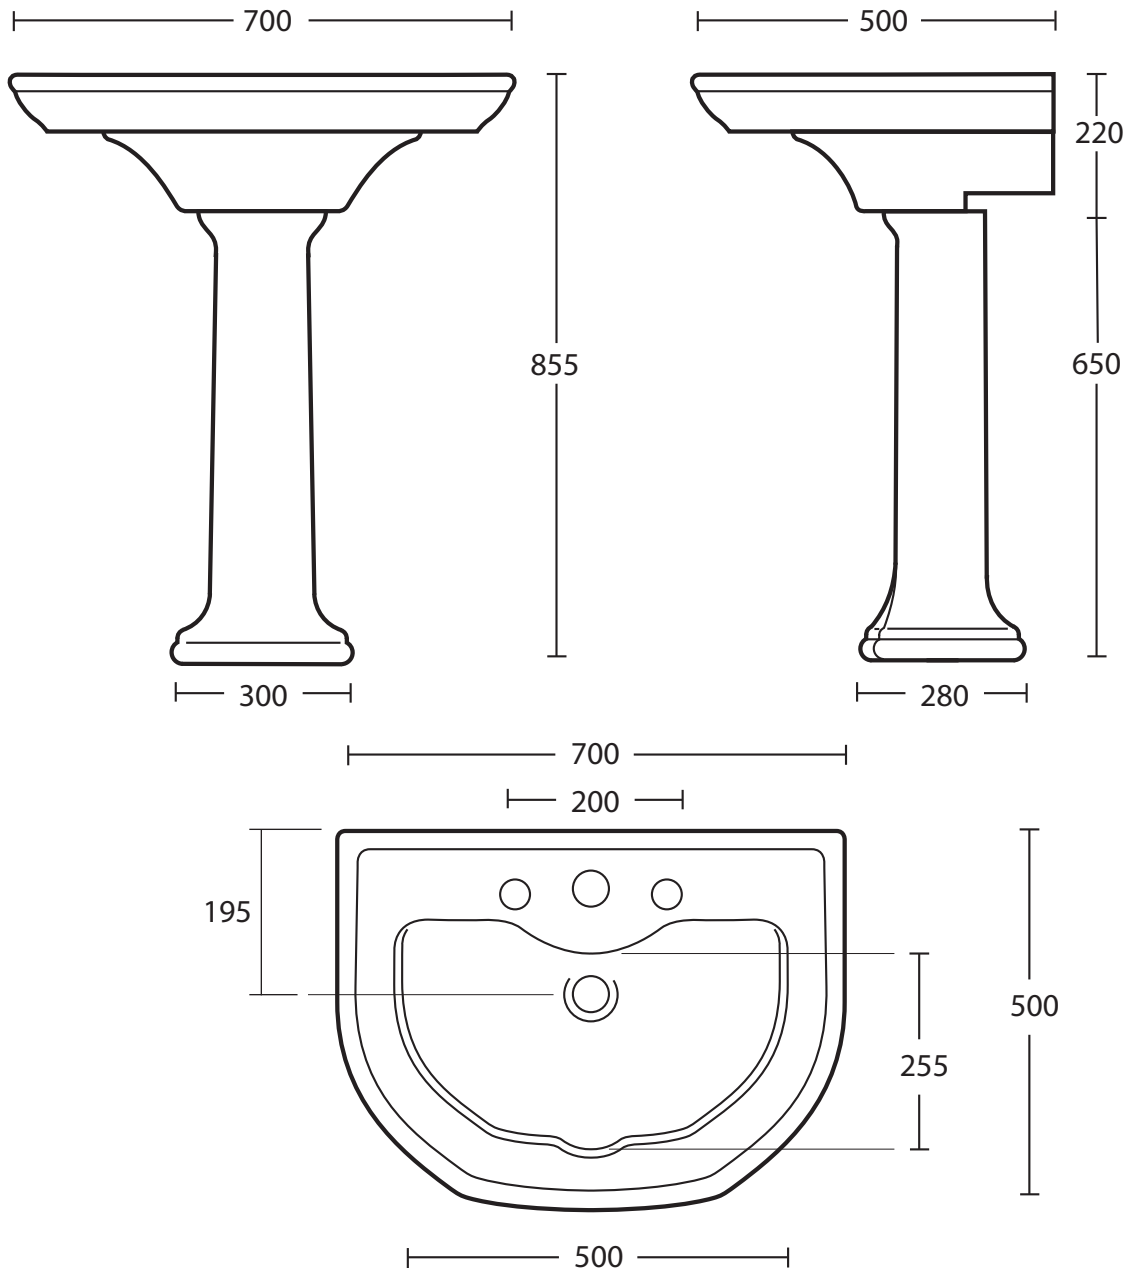

Ceramic Collection	
Firenze	New Large basin

We recommend that all products are purchased with the assistance of a specialist bathroom retailer and always installed by an experienced installer who is a member of a recognized association. All sizes quoted are nominal: items may vary by plus or minus 2% against the figures quoted. When planning installations where dimensions are critical, it is essential that the space allowed for individual items is physically checked. Imperial Bathrooms can not be held liable for any costs associated with items not fitting in any given area. The contents of this statement are based on information correct at the time of publication. We reserve the right to make alterations and changes in product characteristics, fixing, packaging, operation etc at any time without notice.