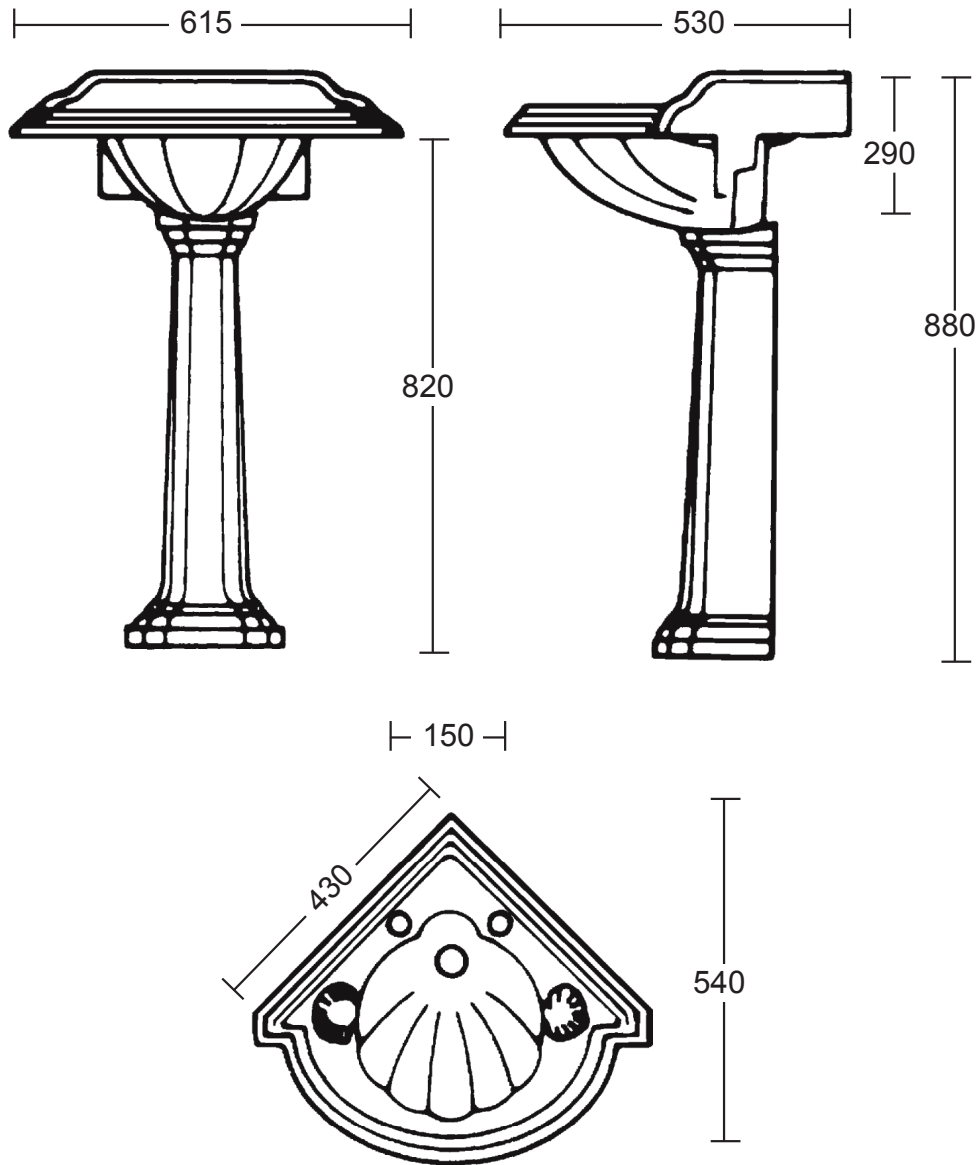

Ceramic Collection	
Oxford	Corner basin

Note: Not suitable for the Victorian mono basin mixer

We recommend that all products are purchased with the assistance of a specialist bathroom retailer and always installed by an experienced installer who is a member of a recognized association. All sizes quoted are nominal: items may vary by plus or minus 2% against the figures quoted. When planning installations where dimensions are critical, it is essential that the space allowed for individual items is physically checked. Imperial Bathrooms can not be held liable for any costs associated with items not fitting in any given area. The contents of this statement are based on information correct at the time of publication. We reserve the right to make alterations and changes in product characteristics, fixing, packaging, operation etc at any time without notice.