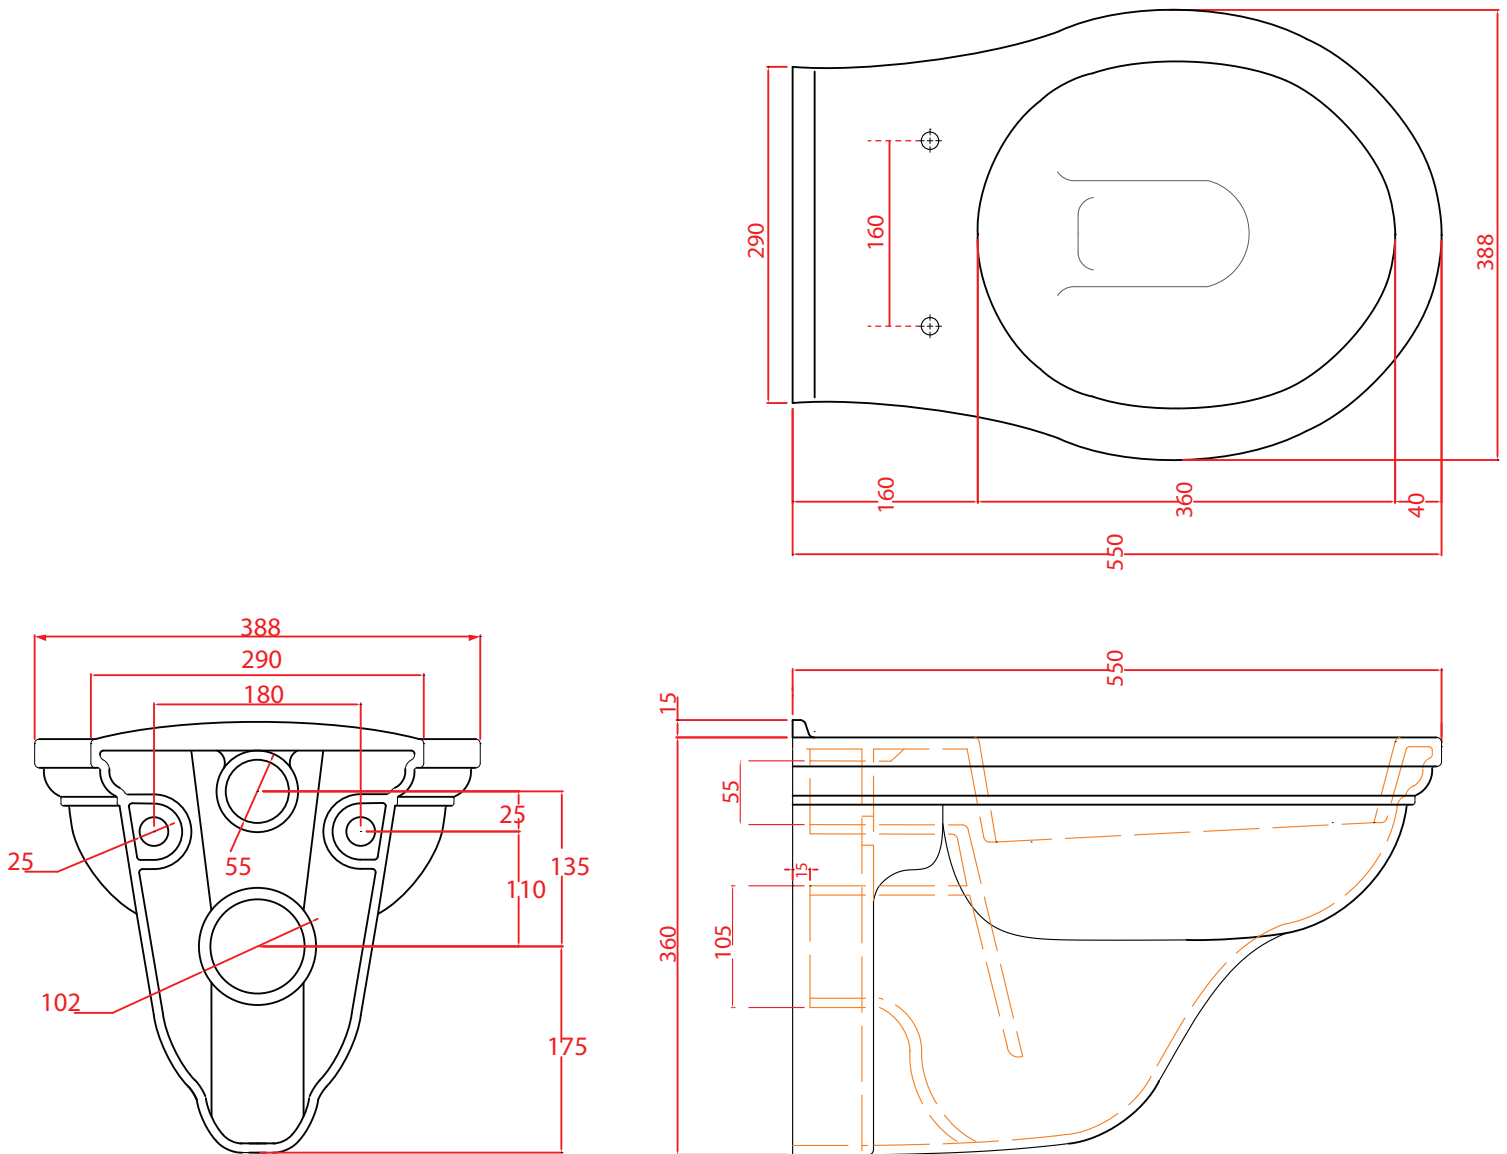

Ceramic Collection	
Radcliffe	Wall Hung WC Pan

We recommend that all products are purchased with the assistance of a specialist bathroom retailer and always installed by an experienced installer who is a member of a recognized association. All sizes quoted are nominal: items may vary by plus minus 2% against the figures quoted. When planning installations where dimensions are critical, it is essential that the space allowed for individual items is physically checked. Imperial Bathrooms cannot be held liable for any costs associated with item not fitting in any given area. The contents of this statement are based on information correct at the time of publication. We reserve the right to make alterations and changes in product characteristics, fixing, packaging, operation etc. at any time without notice.