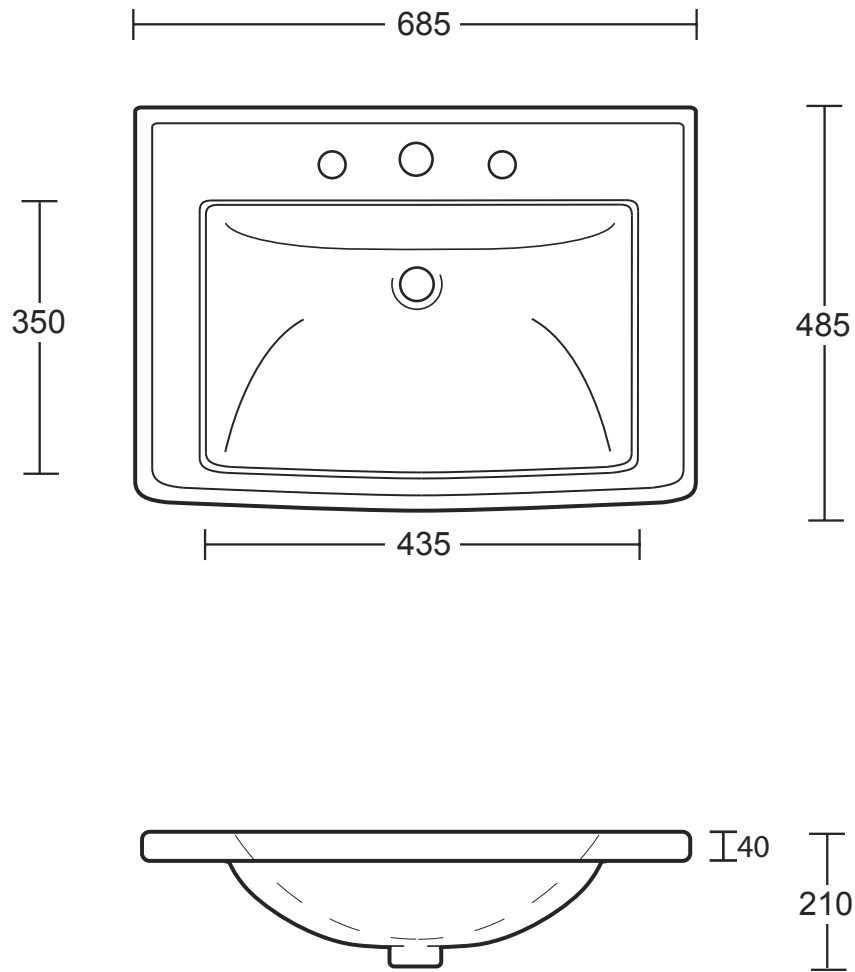

Ceramics Collection	
Radcliffe	Vanity Basin

Bowl Depth to overflow 110mm

We recommend that all products are purchased with the assistance of a specialist bathroom retailer and always installed by an experienced installer who is a member of a recognized association. All sizes quoted are nominal: items may vary by plus or minus 2% against the figures quoted. When planning installations where dimensions are critical, it is essential that the space allowed for individual items is physically checked. Imperial Bathrooms can not be held liable for any costs associated with items not fitting in any given area. The contents of this statement are based on information correct at the time of publication. We reserve the right to make alterations and changes in product characteristics, fixing, packaging, operation etc at any time without notice.