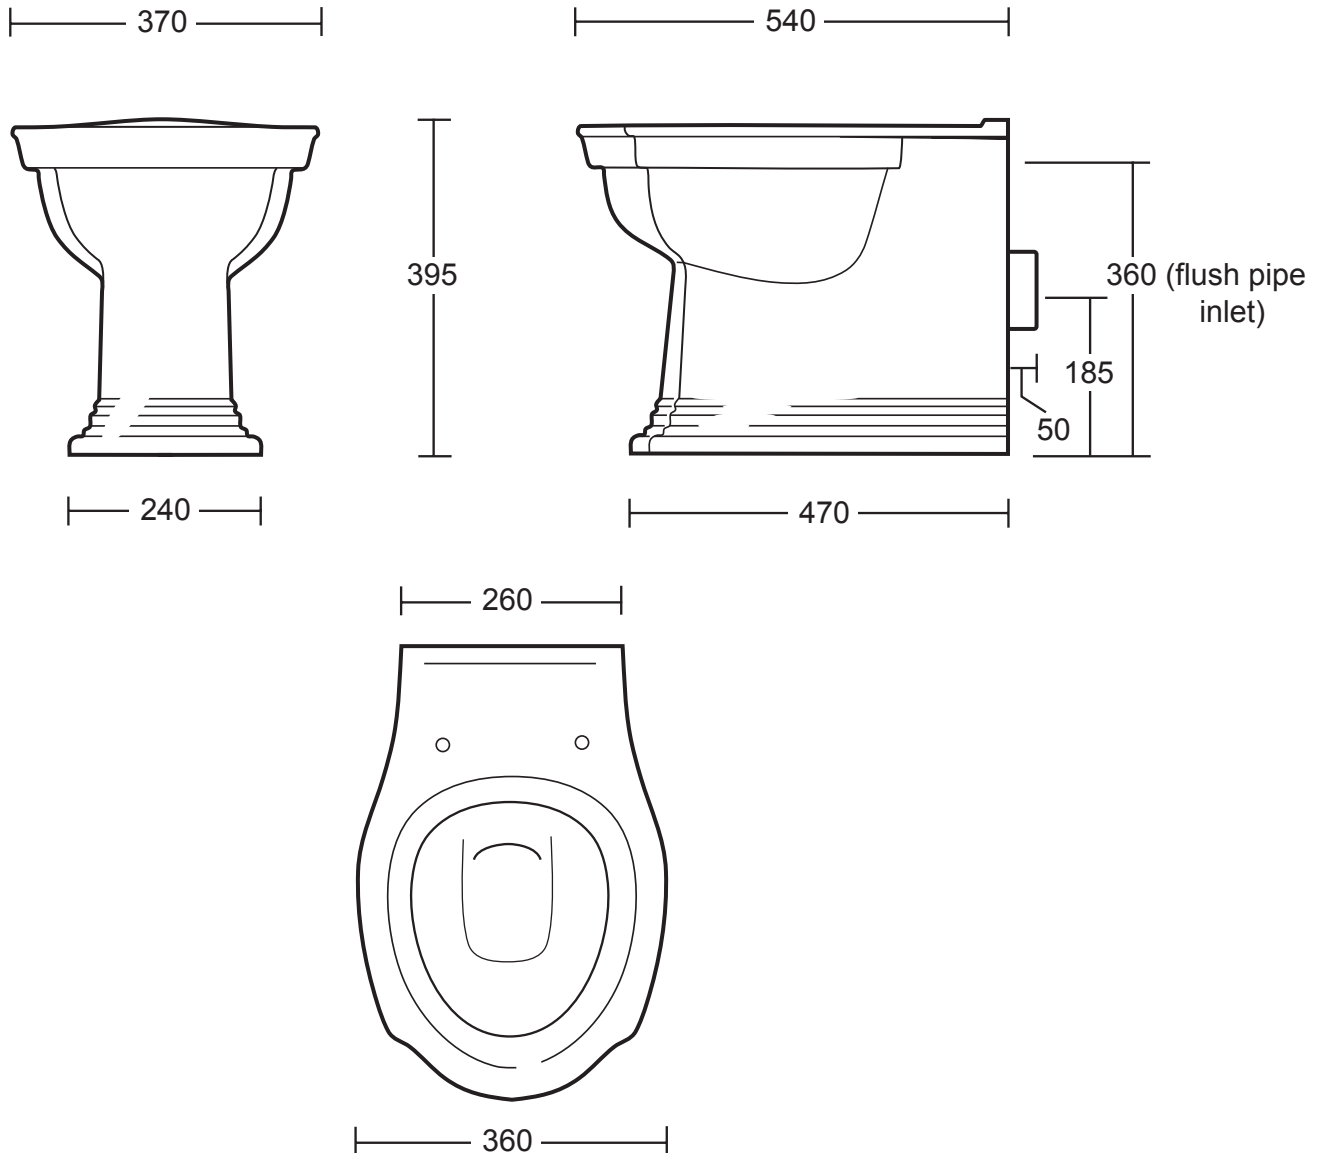

Ceramic Collection	
Westminster	Back to wall pan with concealed cistern & extended lever

We recommend that all products are purchased with the assistance of a specialist bathroom retailer and always installed by an experienced installer who is a member of a recognized association. All sizes quoted are nominal: items may vary by plus or minus 2% against the figures quoted. When planning installations where dimensions are critical, it is essential that the space allowed for individual items is physically checked. Imperial Bathrooms can not be held liable for any costs associated with items not fitting in any given area. The contents of this statement are based on information correct at the time of publication. We reserve the right to make alterations and changes in product characteristics, fixing, packaging, operation etc at any time without notice.