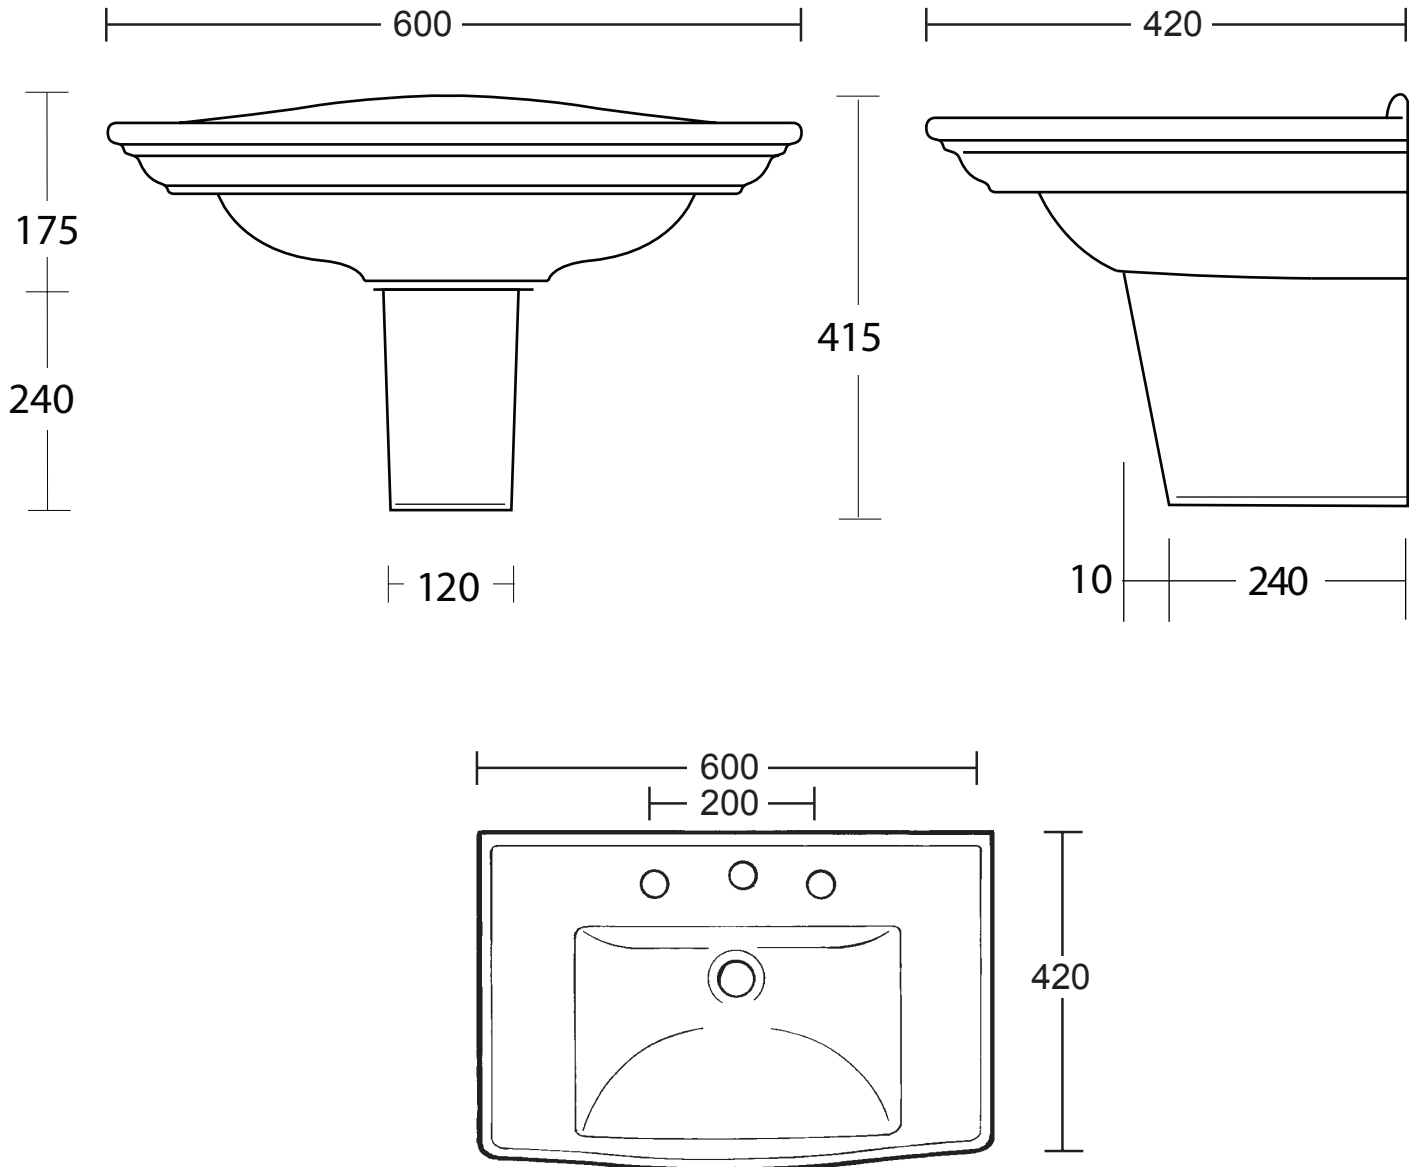

Ceramic Collection	
Westminster	Medium Basin With Medium Semi Pedestal

We recommend that all products are purchased with the assistance of a specialist bathroom retailer and always installed by an experienced installer who is a member of a recognized association. All sizes quoted are nominal: items may vary by plus or minus 2% against the figures quoted. When planning installations where dimensions are critical, it is essential that the space allowed for individual items is physically checked. Imperial Bathrooms can not be held liable for any costs associated with items not fitting in any given area. The contents of this statement are based on information correct at the time of publication. We reserve the right to make alterations and changes in product characteristics, fixing, packaging, operation etc at any time without notice.