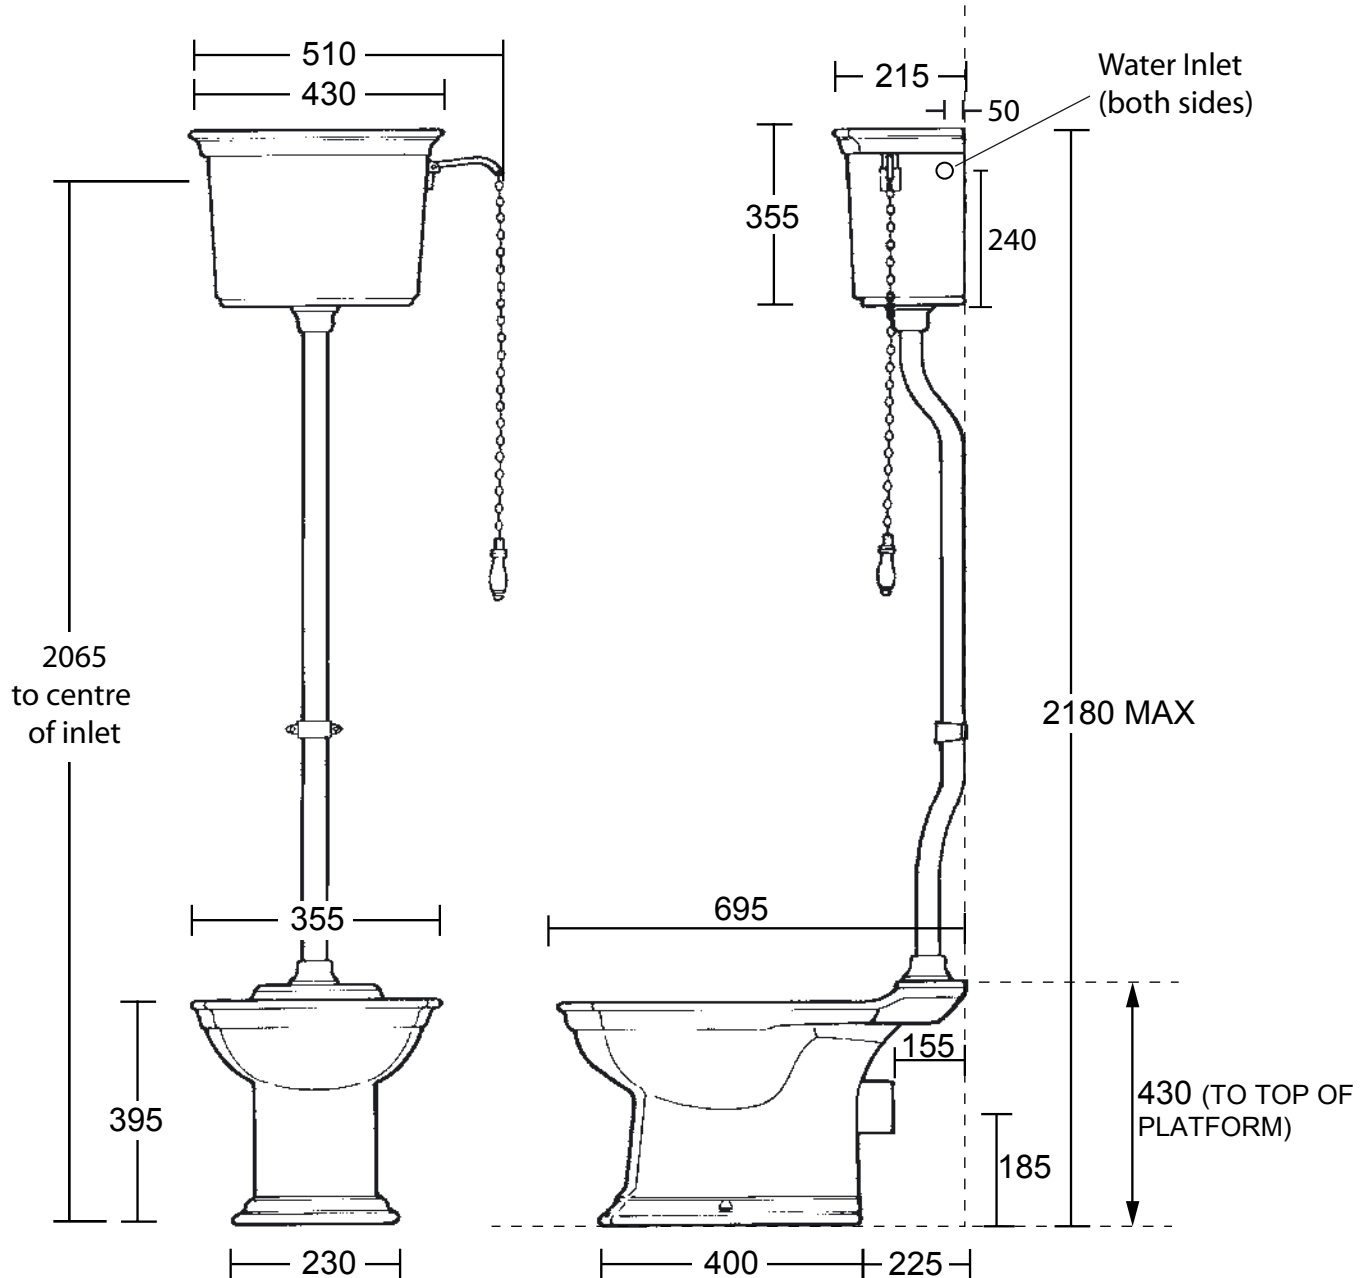

## Ceramic Collection

Westminster

Pan &amp; high level cistern

WESTMINSTER FLUSH PIPE = 1495mm (-100mm HIDDEN IN TANK+CLOSET)  
EXPOSED LENGHT = 1395mm

We recommend that all products are purchased with the assistance of a specialist bathroom retailer and always installed by an experienced installer who is a member of a recognized association. All sizes quoted are nominal: items may vary by plus minus 2% against the figures quoted. When planning installations where dimensions are critical, it is essential that the space allowed for individual items is physically checked. Imperial Bathrooms cannot be held liable for any costs associated with item not fitting in any given area. The contents of this statement are based on information correct at the time of publication. We reserve the right to make alterations and changes in product characteristics, fixing, packaging, operation etc. at any time without notice.