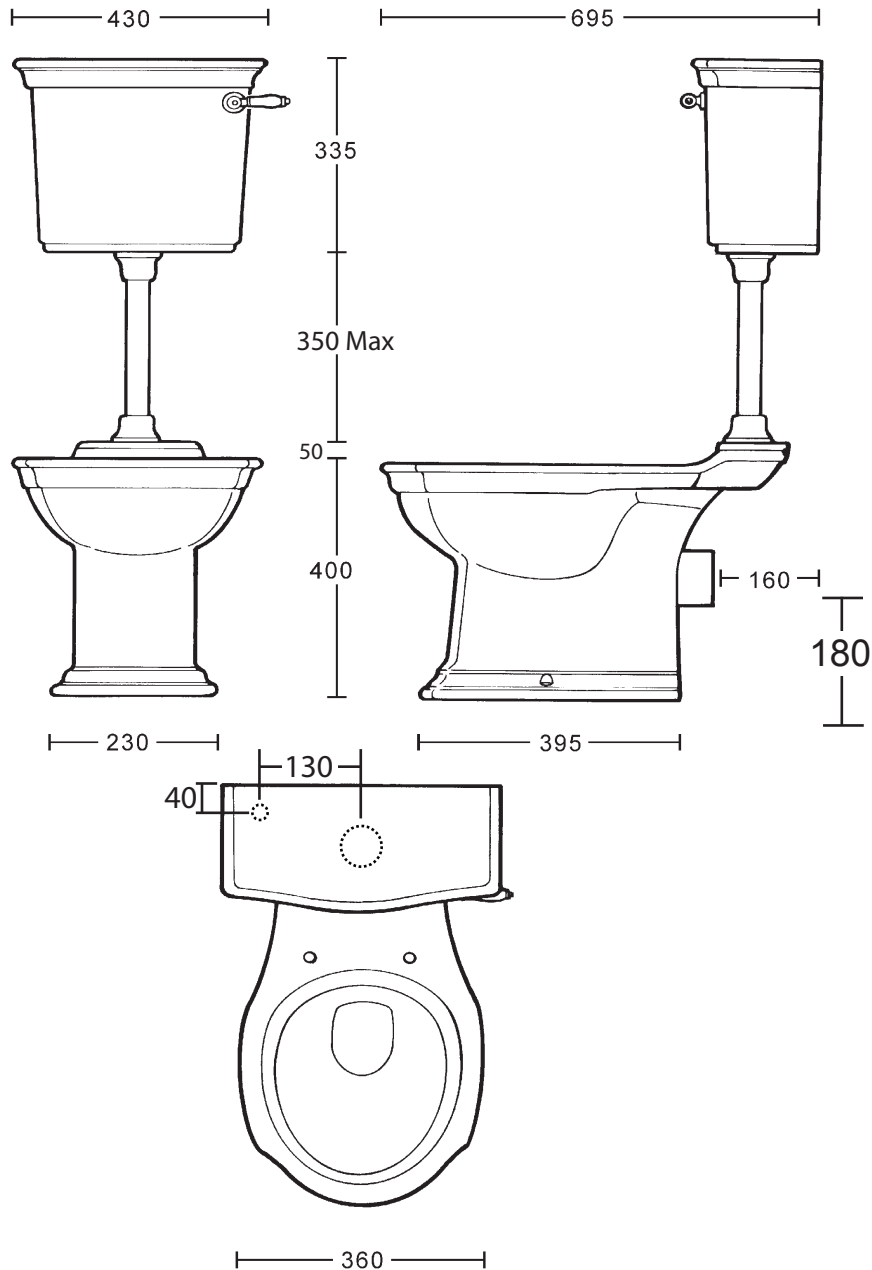

Ceramic Collection	
Westminster	Pan & low level cistern (Lever only)

We recommend that all products are purchased with the assistance of a specialist bathroom retailer and always installed by an experienced installer who is a member of a recognized association. All sizes quoted are nominal: items may vary by plus or minus 2% against the figures quoted. When planning installations where dimensions are critical, it is essential that the space allowed for individual items is physically checked. Imperial Bathrooms can not be held liable for any costs associated with items not fitting in any given area. The contents of this statement are based on information correct at the time of publication. We reserve the right to make alterations and changes in product characteristics, fixing, packaging, operation etc at any time without notice.