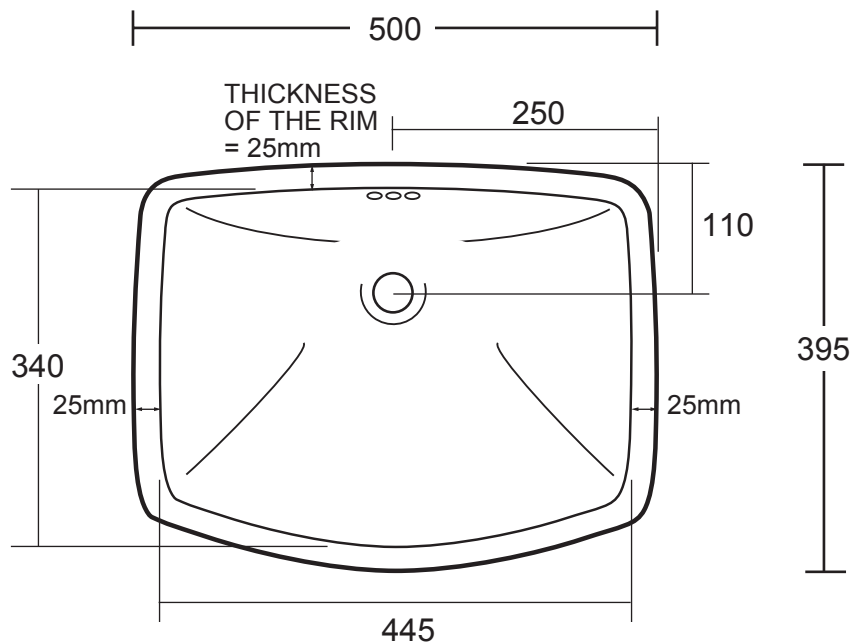

Ceramic Collection	
Westminster	Underslung basin

Cut-out template and fixing clips included

INTERNAL DEPTH 150mm

We recommend that all products are purchased with the assistance of a specialist bathroom retailer and always installed by an experienced installer who is a member of a recognized association. All sizes quoted are nominal: items may vary by plus or minus 2% against the figures quoted. When planning installations where dimensions are critical, it is essential that the space allowed for individual items is physically checked. Imperial Bathrooms can not be held liable for any costs associated with items not fitting in any given area. The contents of this statement are based on information correct at the time of publication. We reserve the right to make alterations and changes in product characteristics, fixing, packaging, operation etc at any time without notice.