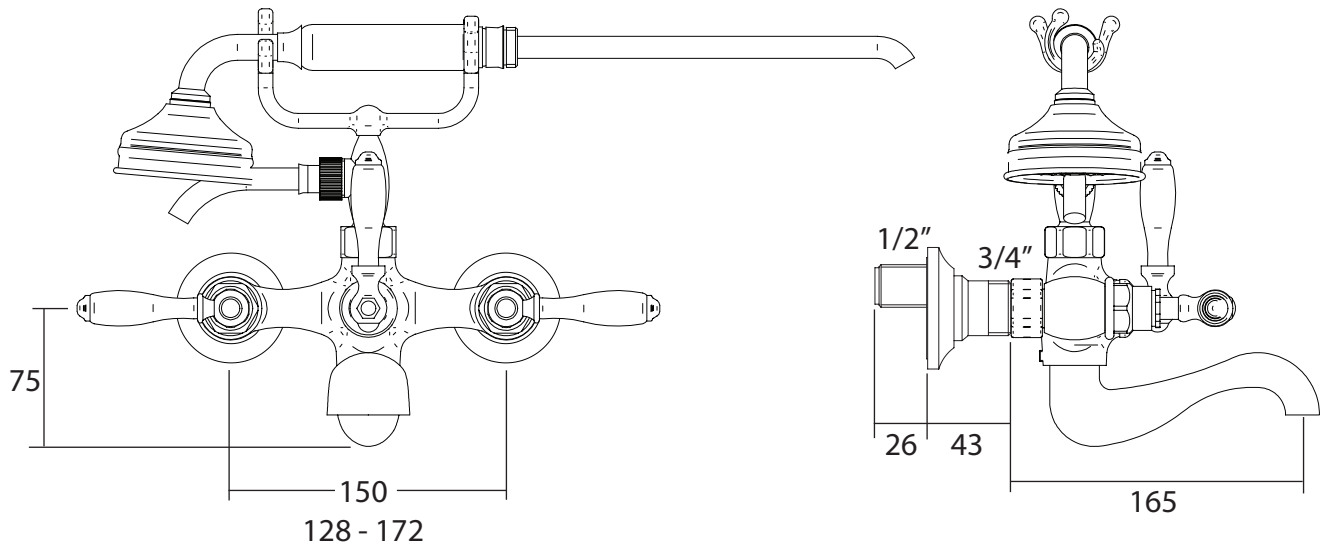

## Classical Brassware Collection

Bec

Bath shower mixer kit - Wall mounted

All taps are High pressure / pumped systems

We recommend that all products are purchased with the assistance of a specialist bathroom retailer and always installed by an experienced installer who is a member of a recognized association. All sizes quoted are nominal: items may vary by plus or minus 2% against the figures quoted. When planning installations where dimensions are critical, it is essential that the space allowed for individual items is physically checked. Imperial Bathrooms can not be held liable for any costs associated with items not fitting in any given area. The contents of this statement are based on information correct at the time of publication. We reserve the right to make alterations and changes in product characteristics, fixing, packaging, operation etc at any time without notice.