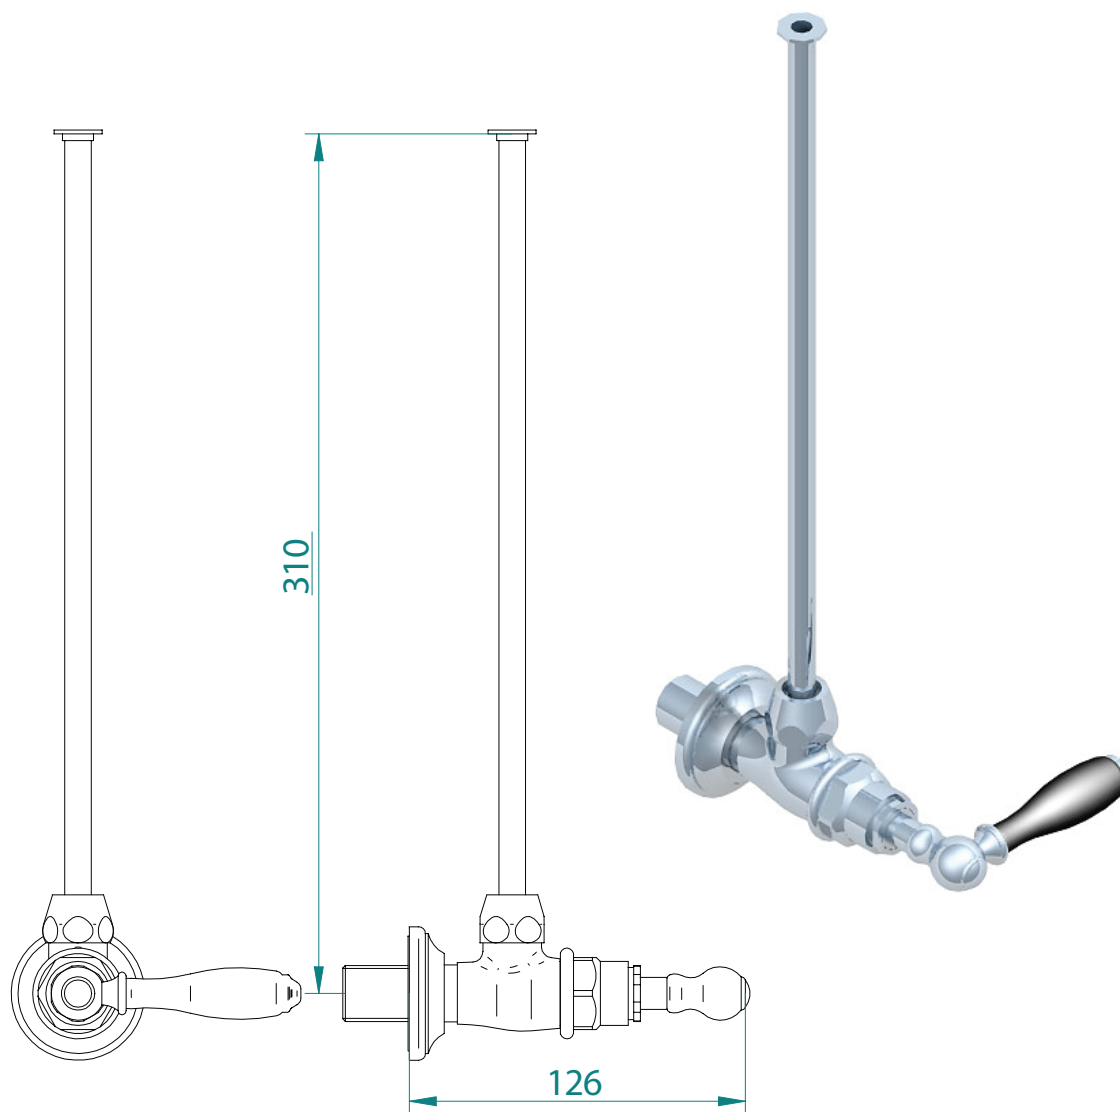

## Classical Brassware Collection

Bec

Stopcock kit

All taps are High pressure / pumped systems

We recommend that all products are purchased with the assistance of a specialist bathroom retailer and always installed by an experienced installer who is a member of a recognized association. All sizes quoted are nominal: items may vary by plus or minus 2% against the figures quoted. When planning installations where dimensions are critical, it is essential that the space allowed for individual items is physically checked. Imperial Bathrooms can not be held liable for any costs associated with items not fitting in any given area. The contents of this statement are based on information correct at the time of publication. We reserve the right to make alterations and changes in product characteristics, fixing, packaging, operation etc at any time without notice.