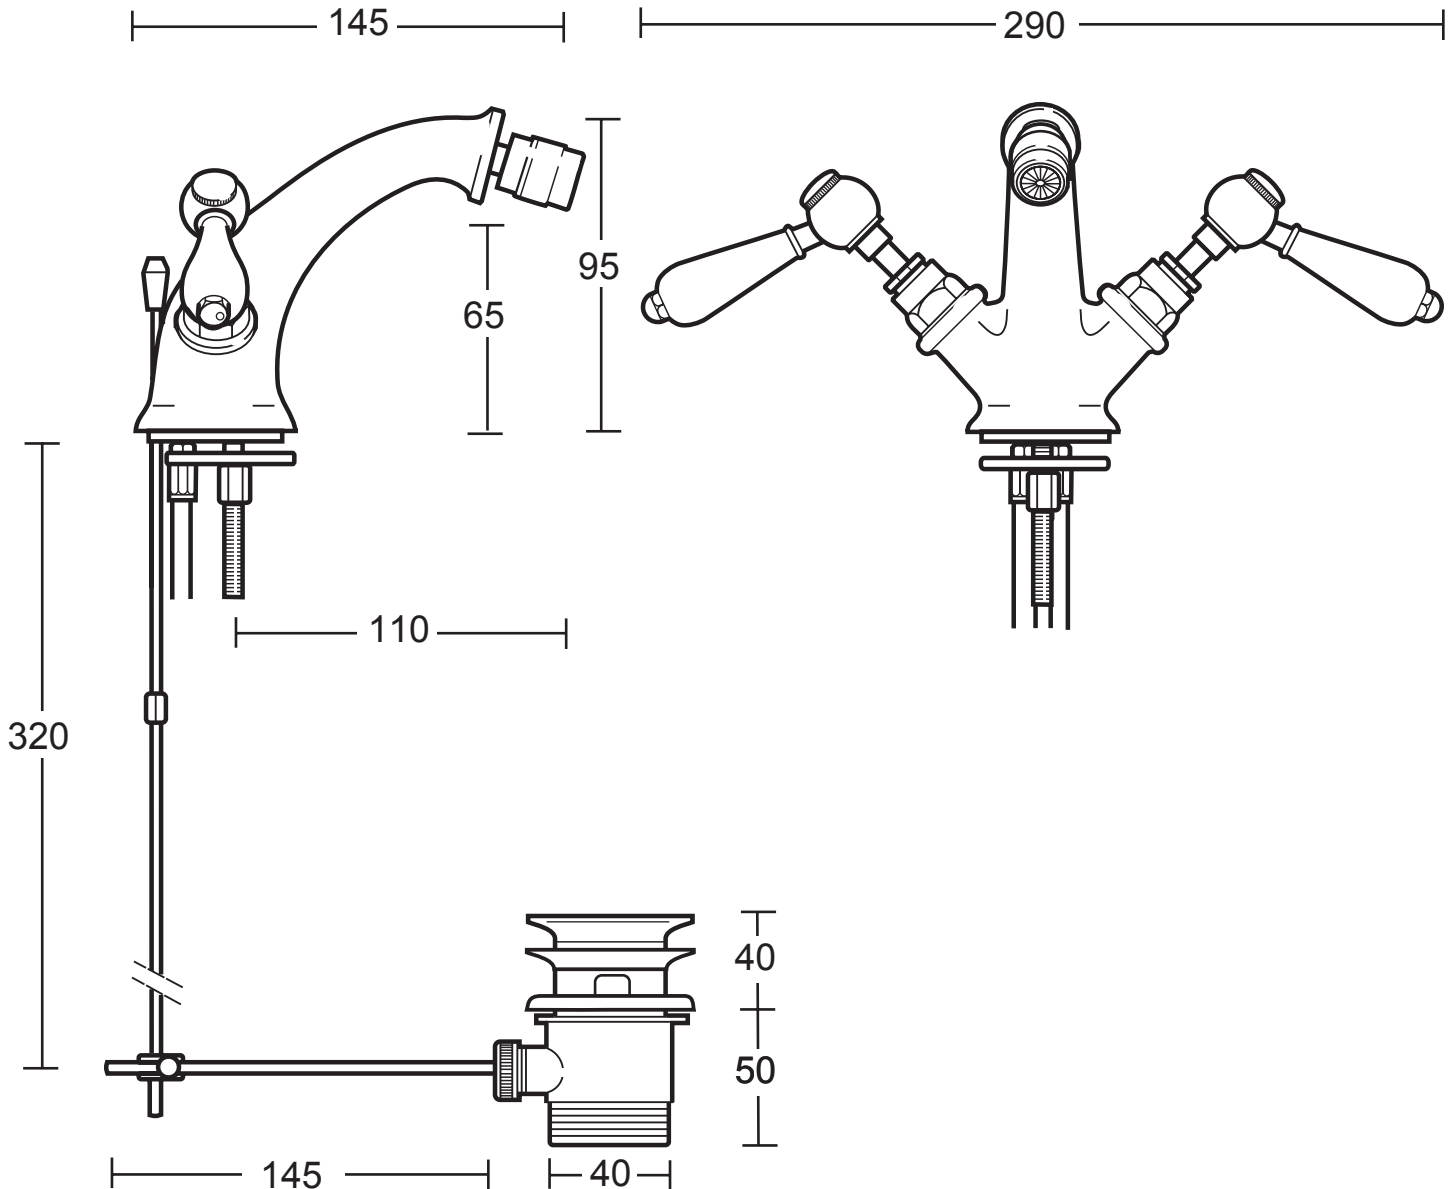

Classical Brassware Collection

Bec

Monobloc bidet mixer

We recommend that all products are purchased with the assistance of a specialist bathroom retailer and always installed by an experienced installer who is a member of a recognized association. All sizes quoted are nominal: items may vary by plus or minus 2% against the figures quoted. When planning installations where dimensions are critical, it is essential that the space allowed for individual items is physically checked. Imperial Bathrooms can not be held liable for any costs associated with items not fitting in any given area. The contents of this statement are based on information correct at the time of publication. We reserve the right to make alterations and changes in product characteristics, fixing, packaging, operation etc at any time without notice.