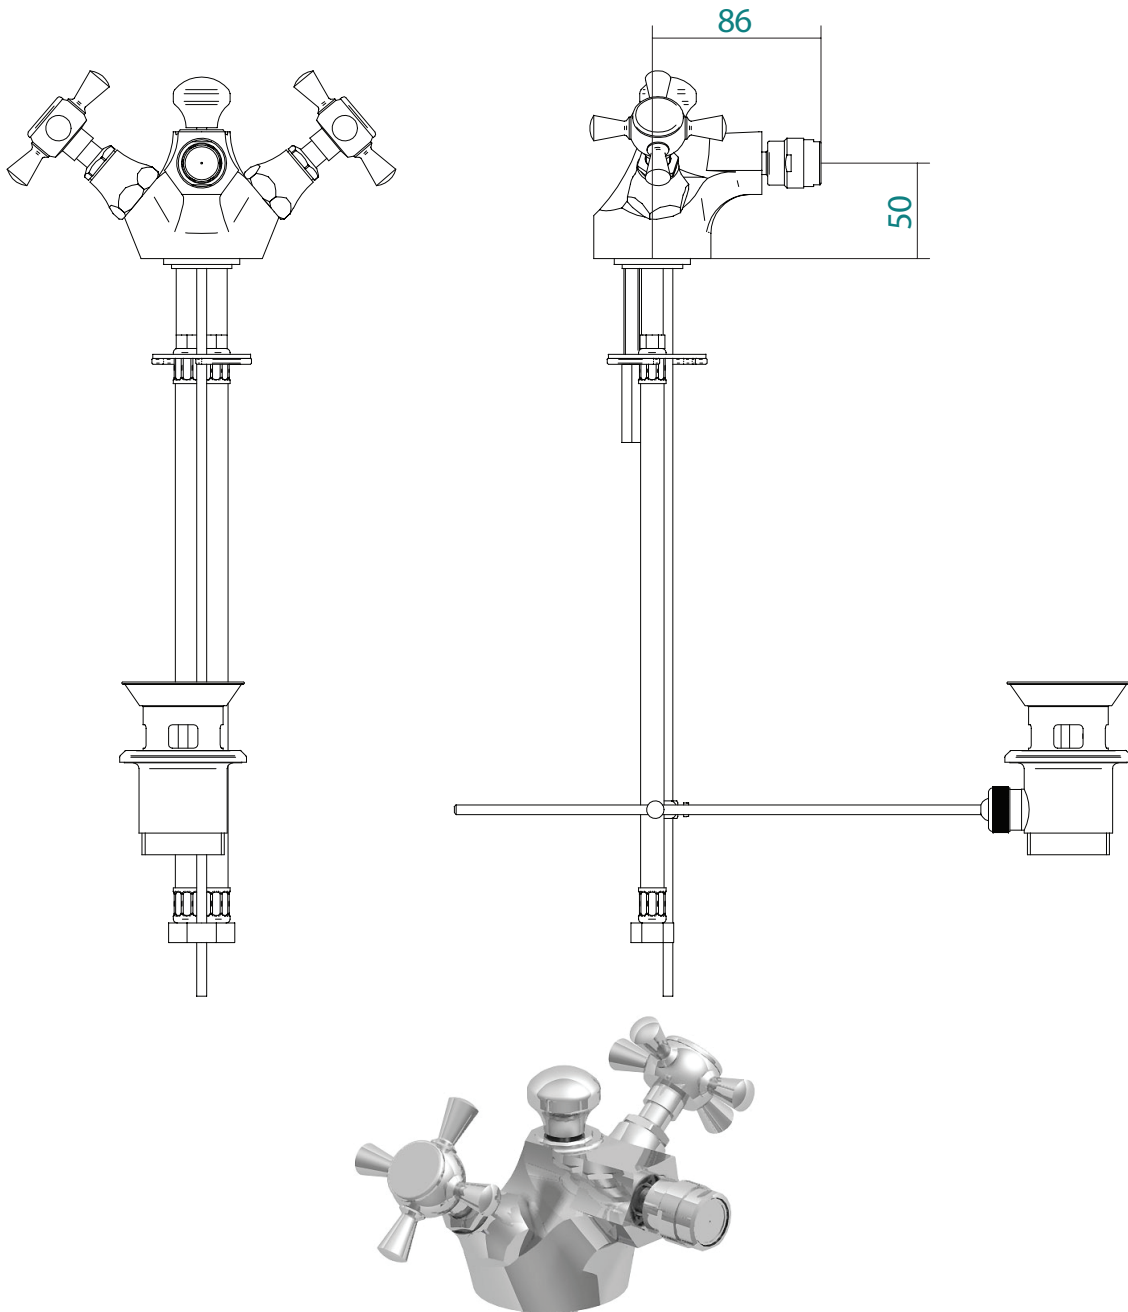

Classical Brassware Collection

Cou

Bidet mono mixer kit

All taps are High pressure / pumped systems

We recommend that all products are purchased with the assistance of a specialist bathroom retailer and always installed by an experienced installer who is a member of a recognized association. All sizes quoted are nominal: items may vary by plus or minus 2% against the figures quoted. When planning installations where dimensions are critical, it is essential that the space allowed for individual items is physically checked. Imperial Bathrooms can not be held liable for any costs associated with items not fitting in any given area. The contents of this statement are based on information correct at the time of publication. We reserve the right to make alterations and changes in product characteristics, fixing, packaging, operation etc at any time without notice.