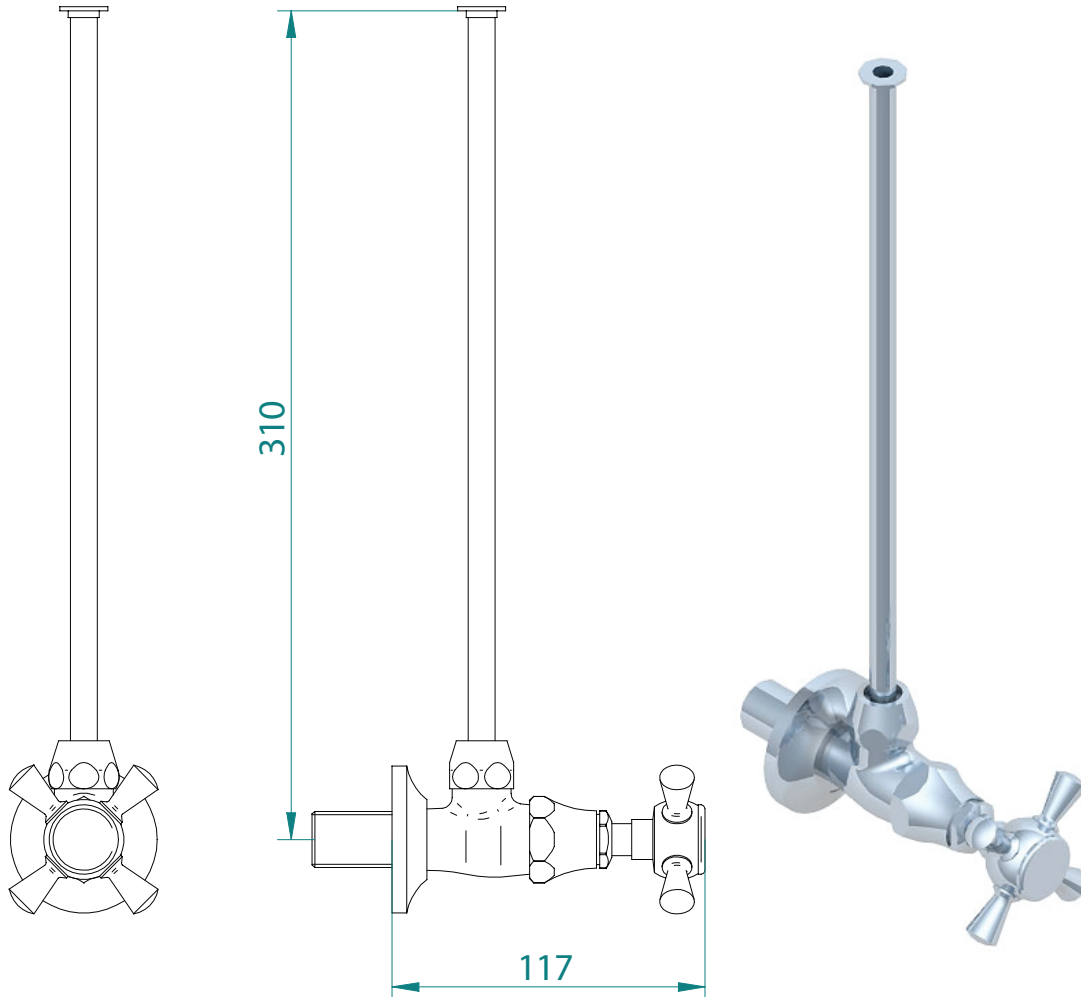

Classical Brassware Collection

Cou

Stopcock kit

All taps are High pressure / pumped systems

We recommend that all products are purchased with the assistance of a specialist bathroom retailer and always installed by an experienced installer who is a member of a recognized association. All sizes quoted are nominal: items may vary by plus or minus 2% against the figures quoted. When planning installations where dimensions are critical, it is essential that the space allowed for individual items is physically checked. Imperial Bathrooms can not be held liable for any costs associated with items not fitting in any given area. The contents of this statement are based on information correct at the time of publication. We reserve the right to make alterations and changes in product characteristics, fixing, packaging, operation etc at any time without notice.