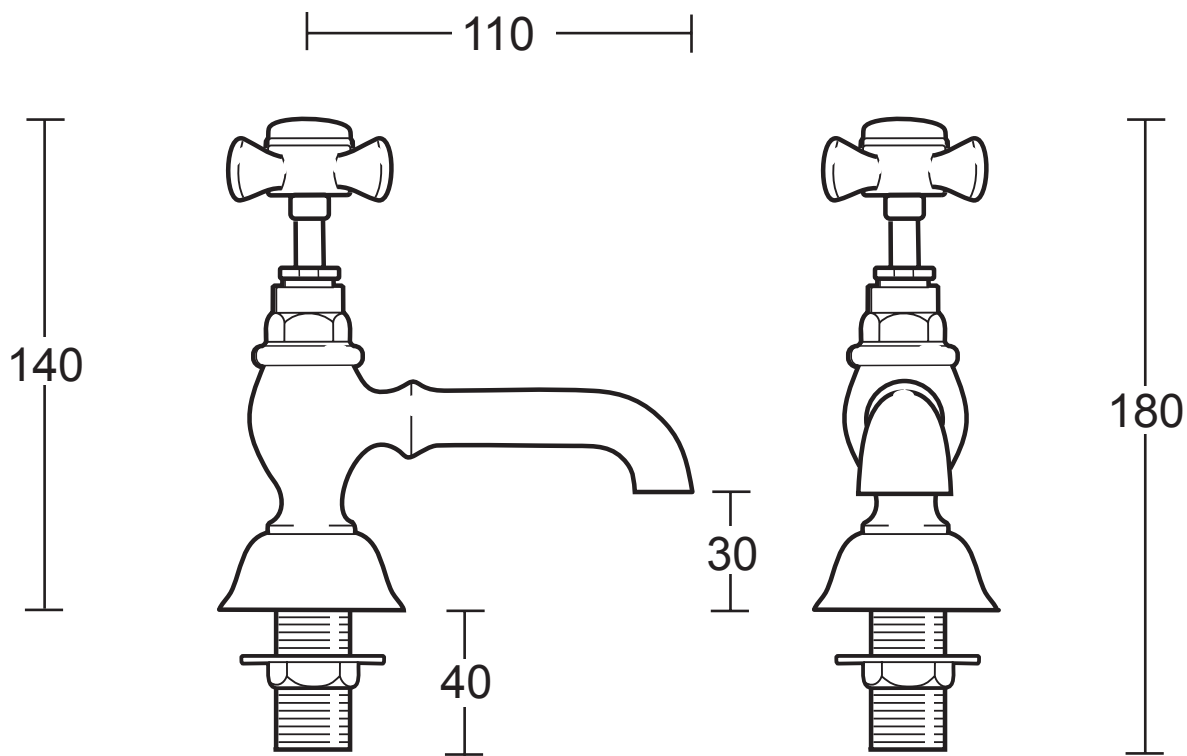

Classical Brassware Collection	
Edwardian	1/2" basin pillar taps

All taps are high pressure / pumped systems

We recommend that all products are purchased with the assistance of a specialist bathroom retailer and always installed by an experienced installer who is a member of a recognized association. All sizes quoted are nominal: items may vary by plus or minus 2% against the figures quoted. When planning installations where dimensions are critical, it is essential that the space allowed for individual items is physically checked. Imperial Bathrooms can not be held liable for any costs associated with items not fitting in any given area. The contents of this statement are based on information correct at the time of publication. We reserve the right to make alterations and changes in product characteristics, fixing, packaging, operation etc at any time without notice.