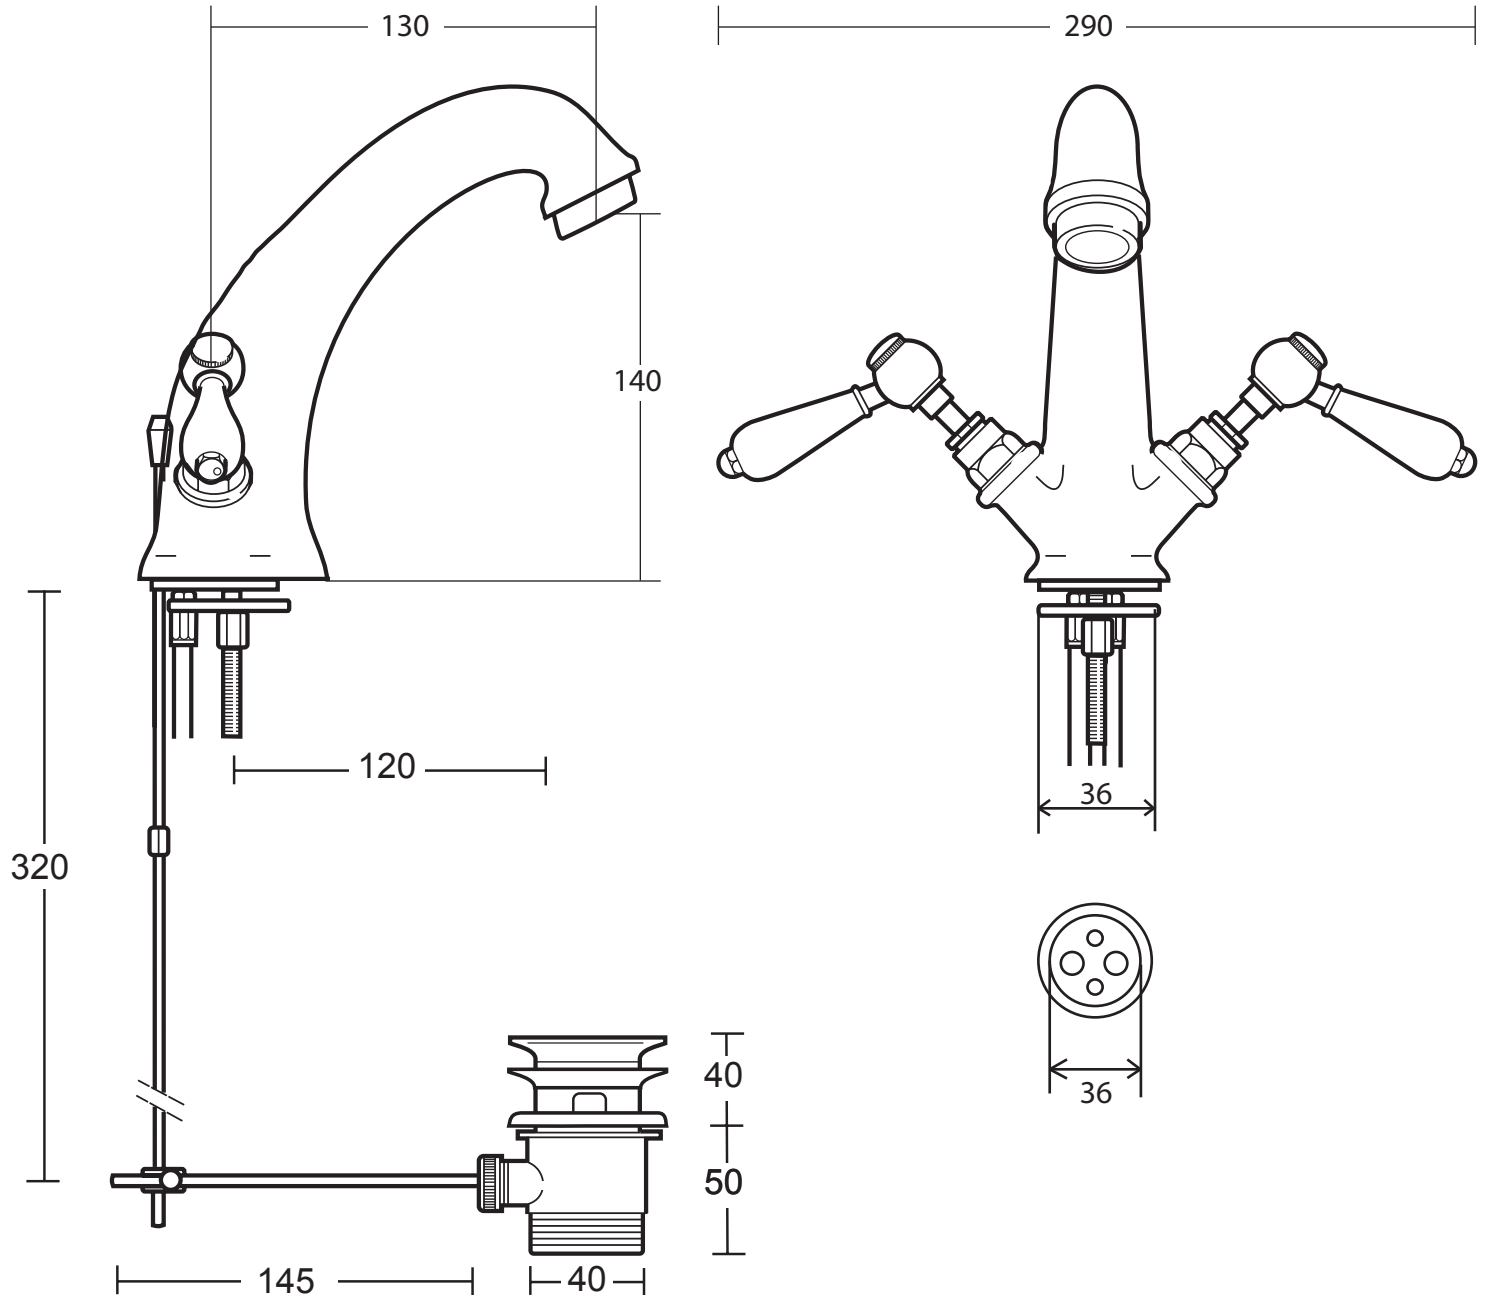

Classical Brassware Collection

Edwardian

Tall Mono Mixer

We recommend that all products are purchased with the assistance of a specialist bathroom retailer and always installed by an experienced installer who is a member of a recognized association. All sizes quoted are nominal: items may vary by plus or minus 2% against the figures quoted. When planning installations where dimensions are critical, it is essential that the space allowed for individual items is physically checked. Imperial Bathrooms can not be held liable for any costs associated with items not fitting in any given area. The contents of this statement are based on information correct at the time of publication. We reserve the right to make alterations and changes in product characteristics, fixing, packaging, operation etc at any time without notice.