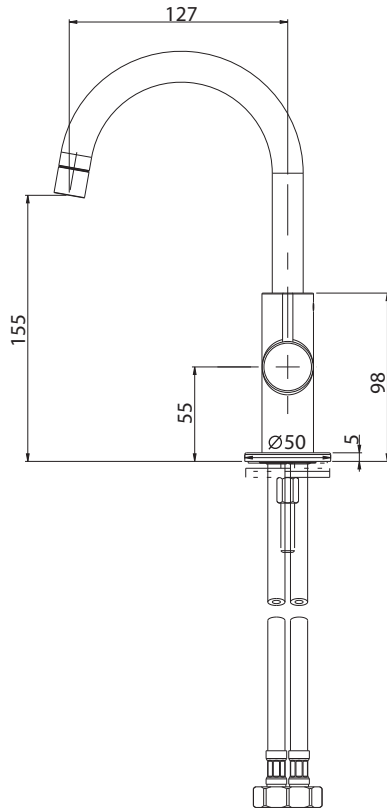

Furniture Collection

Expressions

Cloak Mono Basin Mixer

We recommend that all products are purchased with the assistance of a specialist bathroom retailer and always installed by an experienced installer who is a member of a recognized association. All sizes quoted are nominal: items may vary by plus or minus 2% against the figures quoted. When planning installations where dimensions are critical, it is essential that the space allowed for individual items is physically checked. Imperial Bathrooms can not be held liable for any costs associated with items not fitting in any given area. The contents of this statement are based on information correct at the time of publication. We reserve the right to make alterations and changes in product characteristics, fixing, packaging, operation etc at any time without notice.