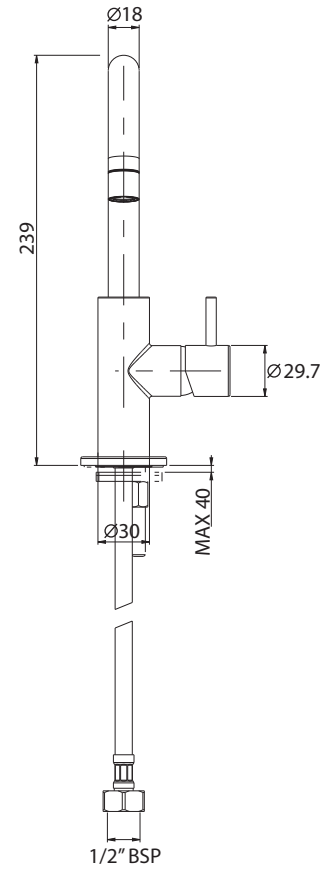

Furniture Collection

Expressions

Cloak Mono Basin Mixer

We recommend that all products are purchased with the assistance of a specialist bathroom retailer and always installed by an experienced installer who is a member of a recognized association. All sizes quoted are nominal: items may vary by plus or minus 2% against the figures quoted. When planning installations where dimensions are critical, it is essential that the space allowed for individual items is physically checked. Imperial Bathrooms can not be held liable for any costs associated with items not fitting in any given area. The contents of this statement are based on information correct at the time of publication. We reserve the right to make alterations and changes in product characteristics, fixing, packaging, operation etc at any time without notice.