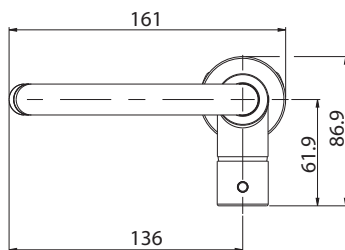

Furniture Collection

Expressions

Cloak Mono Basin Mixer

We recommend that all products are purchased with the assistance of a specialist bathroom retailer and always installed by an experienced installer who is a member of a recognized association. All sizes quoted are nominal: items may vary by plus or minus 2% against the figures quoted. When planning installations where dimensions are critical, it is essential that the space allowed for individual items is physically checked. Imperial Bathrooms can not be held liable for any costs associated with items not fitting in any given area. The contents of this statement are based on information correct at the time of publication. We reserve the right to make alterations and changes in product characteristics, fixing, packaging, operation etc at any time without notice.