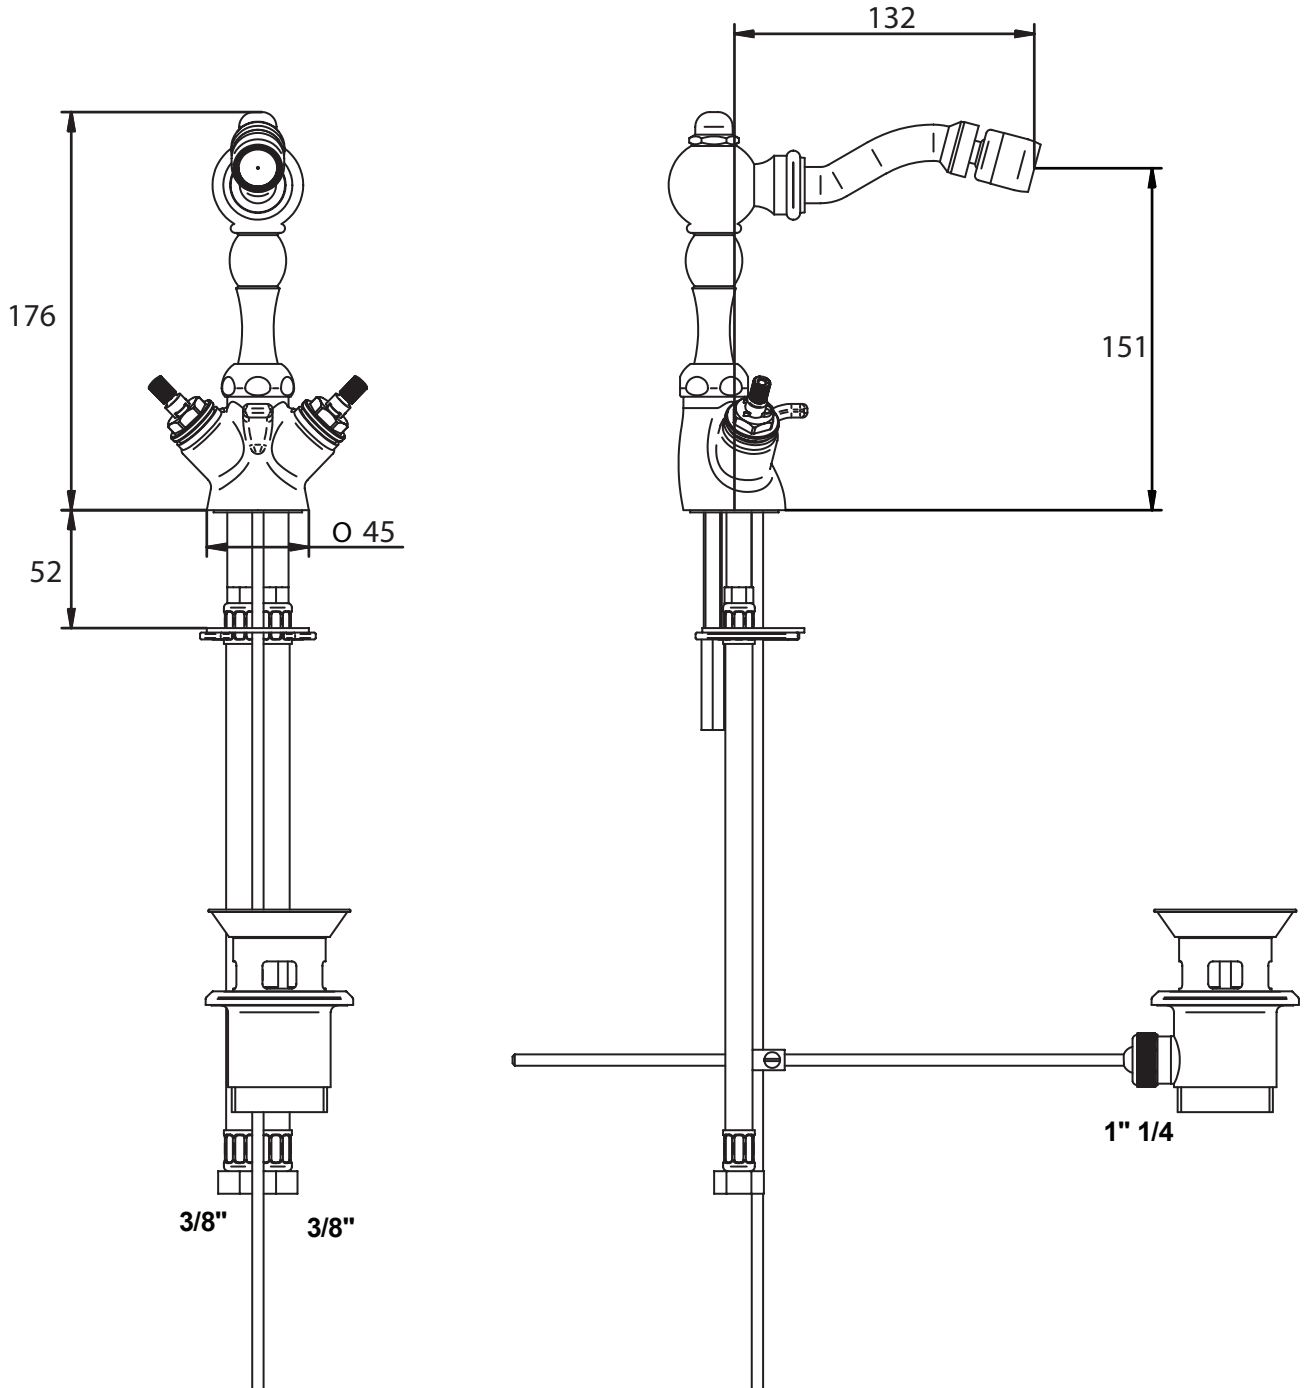

Classical Brassware Collection

Lierre

Lierre Monoblock Bidet Mixer

All taps are High pressure / pumped systems

We recommend that all products are purchased with the assistance of a specialist bathroom retailer and always installed by an experienced installer who is a member of a recognized association. All sizes quoted are nominal: items may vary by plus or minus 2% against the figures quoted. When planning installations where dimensions are critical, it is essential that the space allowed for individual items is physically checked. Imperial Bathrooms can not be held liable for any costs associated with items not fitting in any given area. The contents of this statement are based on information correct at the time of publication. We reserve the right to make alterations and changes in product characteristics, fixing, packaging, operation etc at any time without notice.