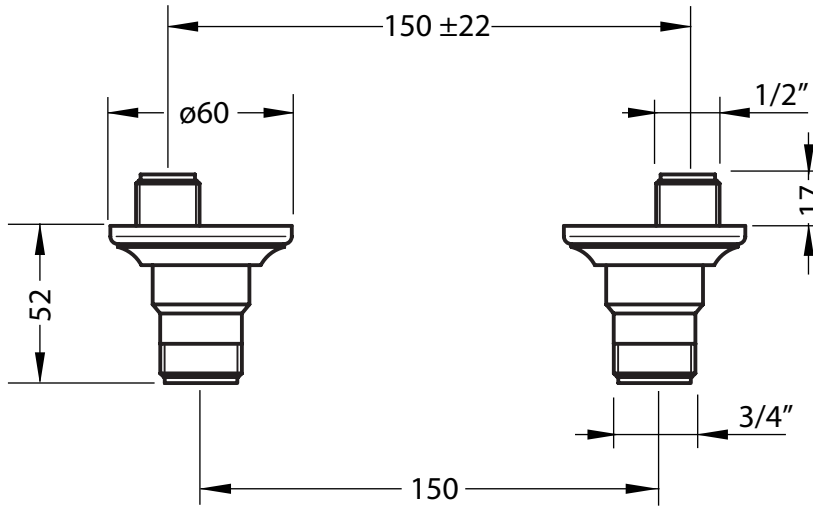

## Classical Brassware Collection

Lierre	Wall Mounted BSM
--------	------------------

<b>Flow Rate</b>
<b>Spout:</b>
1 Bar: 34L/Min
2 Bars: 50L/Min
3 Bars: 62L/Min

We recommend that all products are purchased with the assistance of a specialist bathroom retailer and always installed by an experienced installer who is a member of a recognized association. All sizes quoted are nominal: items may vary by plus or minus 2% against the figures quoted. When planning installations where dimensions are critical, it is essential that the space allowed for individual items is physically checked. Imperial Bathrooms can not be held liable for any costs associated with items not fitting in any given area. The contents of this statement are based on information correct at the time of publication. We reserve the right to make alterations and changes in product characteristics, fixing, packaging, operation etc at any time without notice.