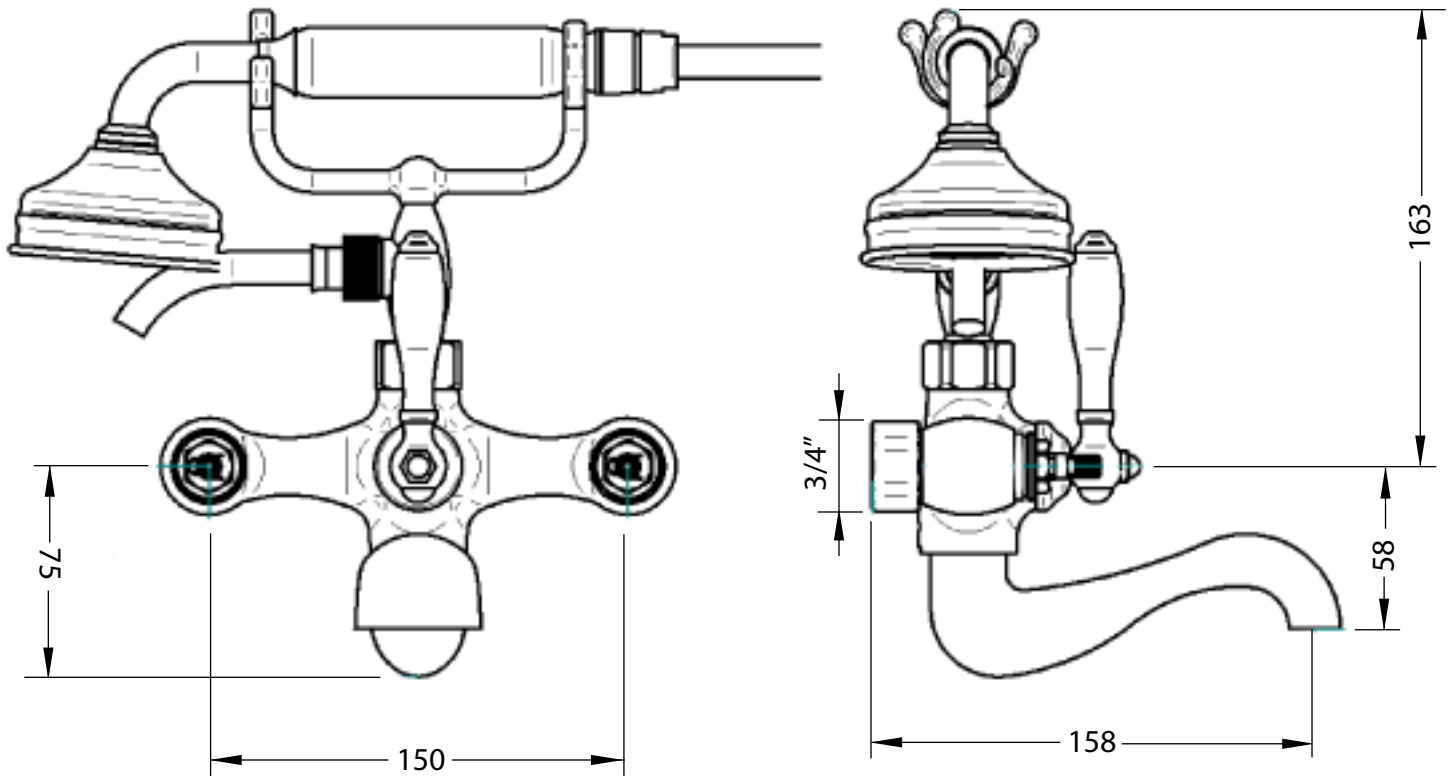

## Classical Brassware Collection

Lierre	Wall Mounted BSM
--------	------------------

<b>Flow Rate</b>
<b>Spout:</b>
1 Bar: 34L/Min
2 Bars: 50L/Min
3 Bars: 62L/Min

We recommend that all products are purchased with the assistance of a specialist bathroom retailer and always installed by an experienced installer who is a member of a recognized association. All sizes quoted are nominal: items may vary by plus or minus 2% against the figures quoted. When planning installations where dimensions are critical, it is essential that the space allowed for individual items is physically checked. Imperial Bathrooms can not be held liable for any costs associated with items not fitting in any given area. The contents of this statement are based on information correct at the time of publication. We reserve the right to make alterations and changes in product characteristics, fixing, packaging, operation etc at any time without notice.