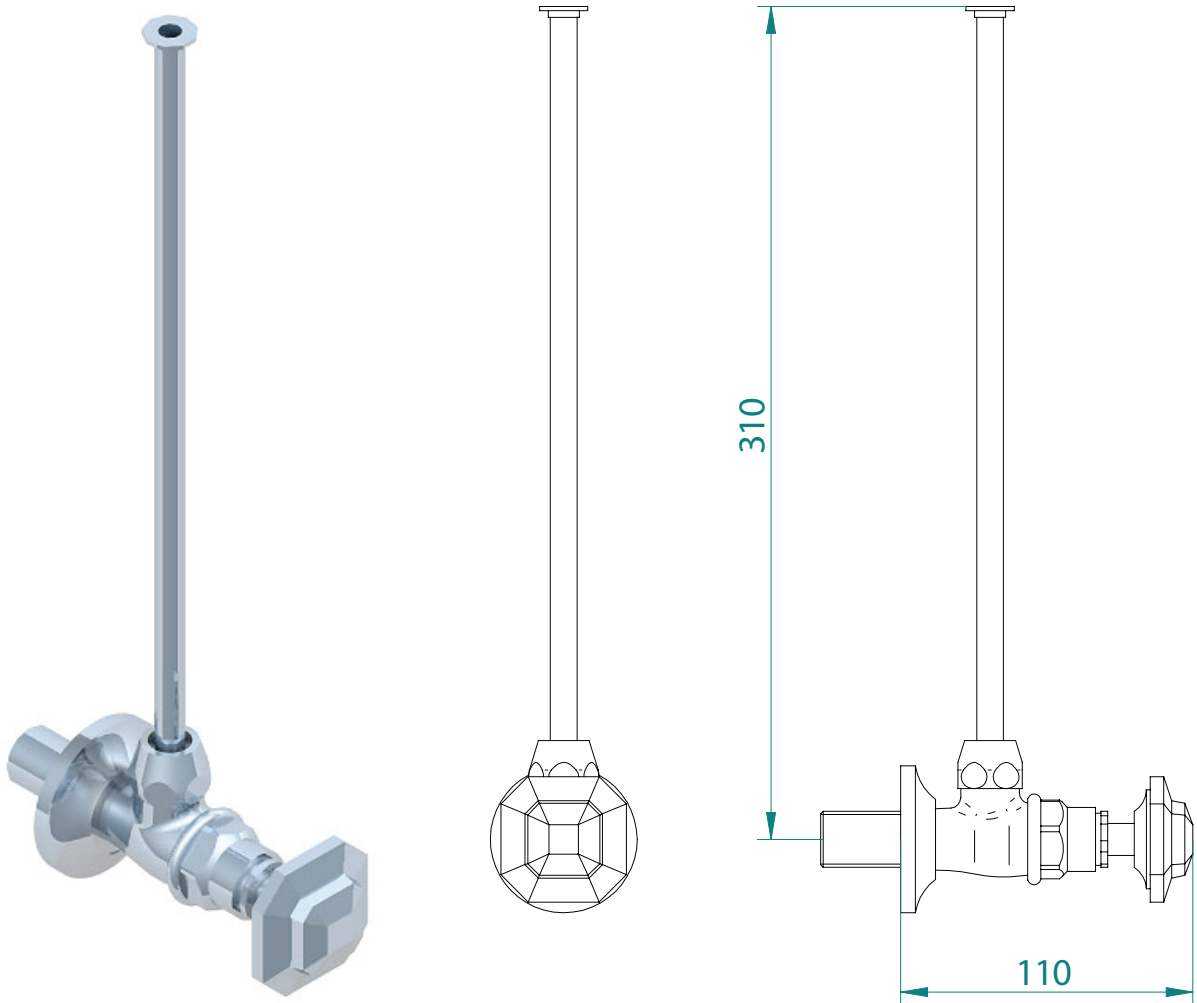

## Classical Brassware Collection

Niveau

Stopcock kit

All taps are High pressure / pumped systems

We recommend that all products are purchased with the assistance of a specialist bathroom retailer and always installed by an experienced installer who is a member of a recognized association. All sizes quoted are nominal: items may vary by plus or minus 2% against the figures quoted. When planning installations where dimensions are critical, it is essential that the space allowed for individual items is physically checked. Imperial Bathrooms can not be held liable for any costs associated with items not fitting in any given area. The contents of this statement are based on information correct at the time of publication. We reserve the right to make alterations and changes in product characteristics, fixing, packaging, operation etc at any time without notice.