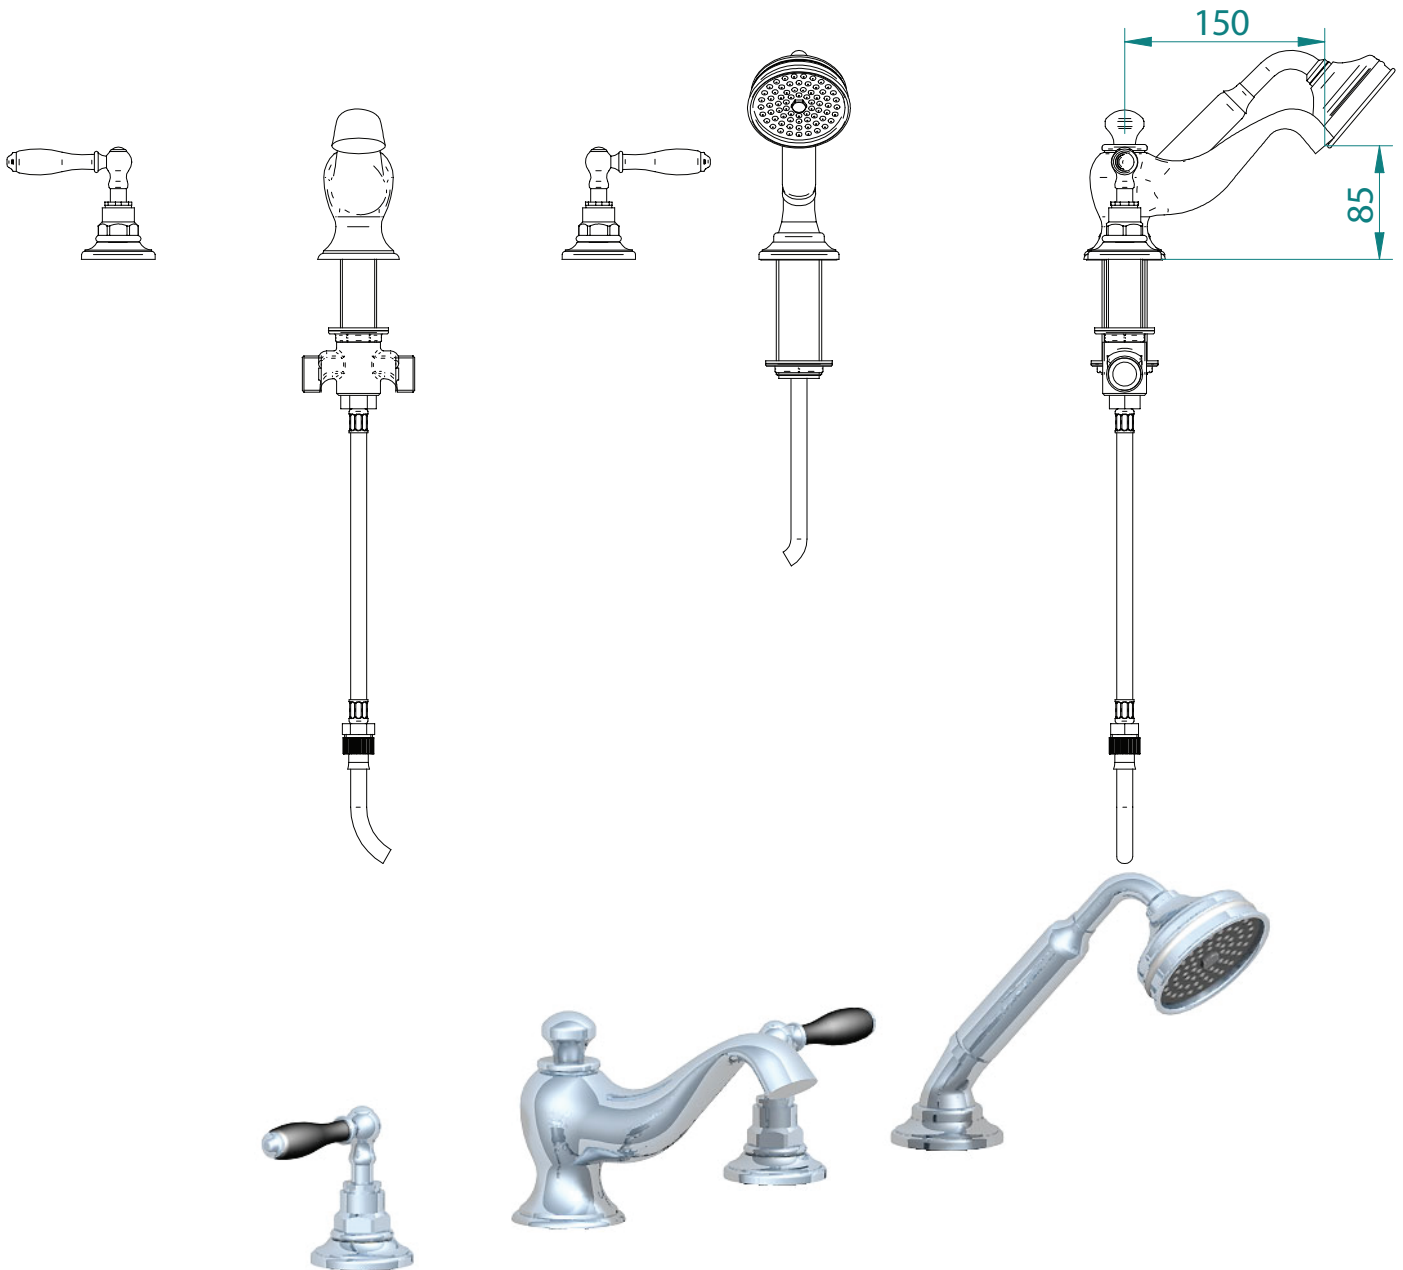

Classical Brassware Collection

Notte

3-hole basin mixer kit

All taps are High pressure / pumped systems

We recommend that all products are purchased with the assistance of a specialist bathroom retailer and always installed by an experienced installer who is a member of a recognized association. All sizes quoted are nominal: items may vary by plus or minus 2% against the figures quoted. When planning installations where dimensions are critical, it is essential that the space allowed for individual items is physically checked. Imperial Bathrooms can not be held liable for any costs associated with items not fitting in any given area. The contents of this statement are based on information correct at the time of publication. We reserve the right to make alterations and changes in product characteristics, fixing, packaging, operation etc at any time without notice.