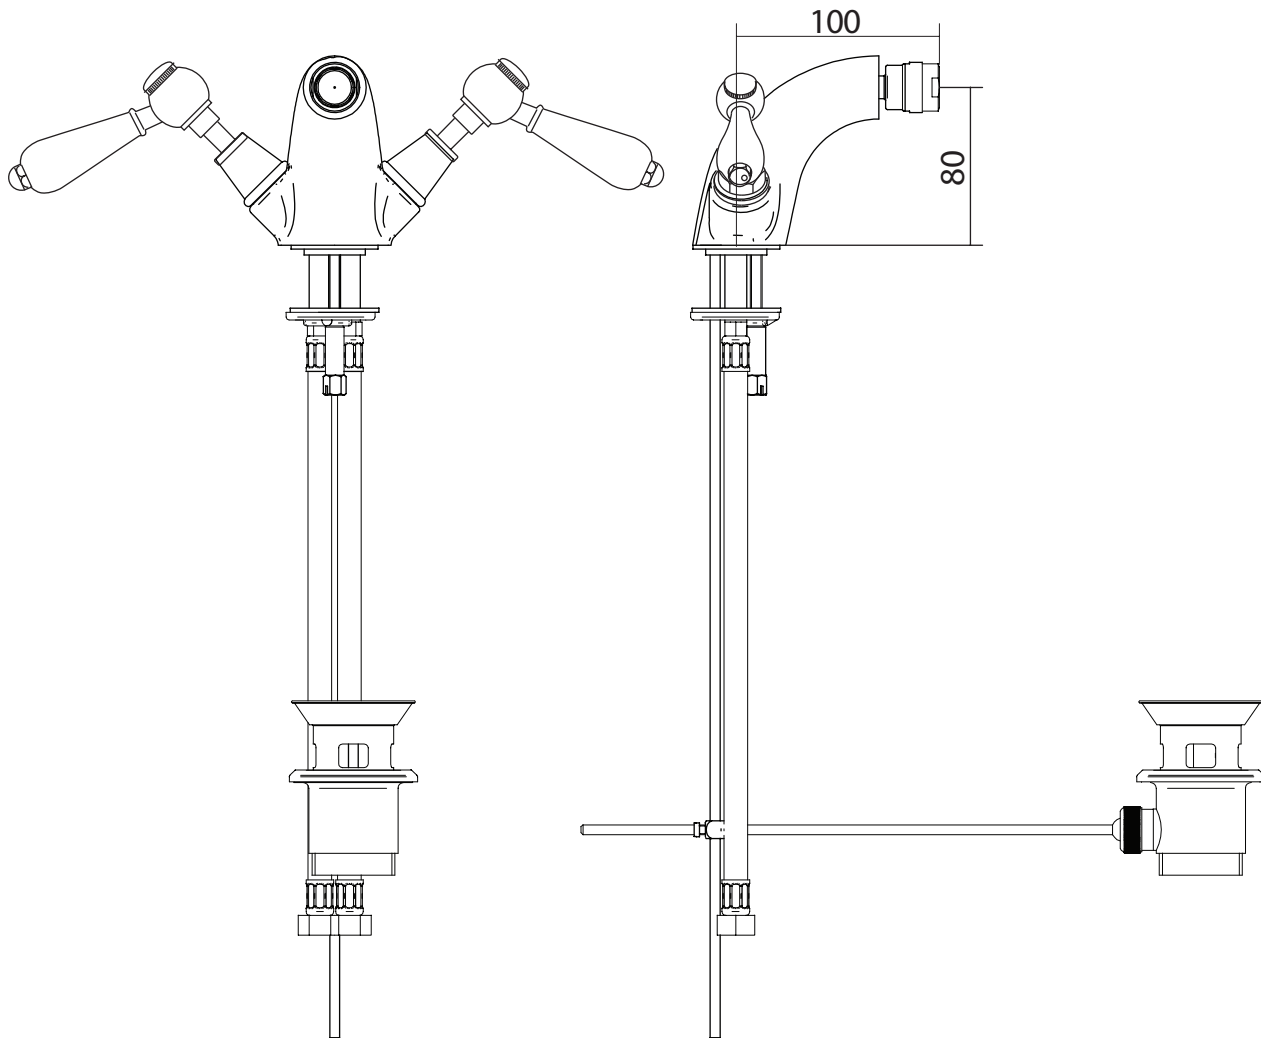

Contemporary Brassware Collection

Notte

Bidet mono mixer kit

All taps are High pressure / pumped systems

We recommend that all products are purchased with the assistance of a specialist bathroom retailer and always installed by an experienced installer who is a member of a recognized association. All sizes quoted are nominal: items may vary by plus or minus 2% against the figures quoted. When planning installations where dimensions are critical, it is essential that the space allowed for individual items is physically checked. Imperial Bathrooms can not be held liable for any costs associated with items not fitting in any given area. The contents of this statement are based on information correct at the time of publication. We reserve the right to make alterations and changes in product characteristics, fixing, packaging, operation etc at any time without notice.