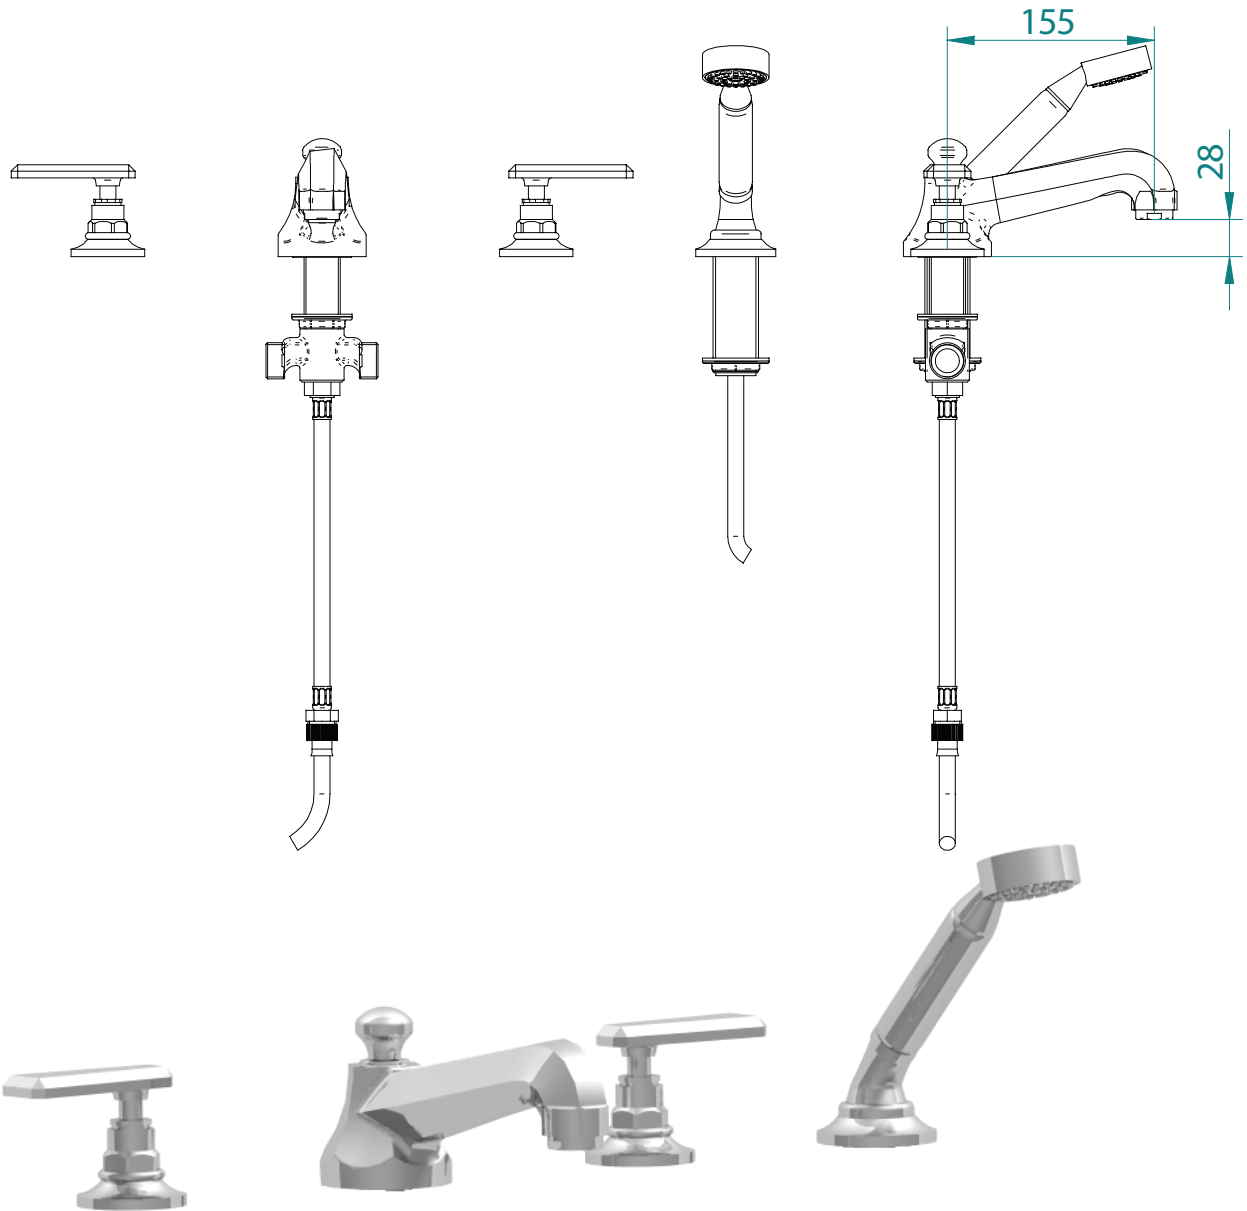

Classical Brassware Collection

Poulie

4-hole bath filler kit with handset

All taps are High pressure / pumped systems

We recommend that all products are purchased with the assistance of a specialist bathroom retailer and always installed by an experienced installer who is a member of a recognized association. All sizes quoted are nominal: items may vary by plus or minus 2% against the figures quoted. When planning installations where dimensions are critical, it is essential that the space allowed for individual items is physically checked. Imperial Bathrooms can not be held liable for any costs associated with items not fitting in any given area. The contents of this statement are based on information correct at the time of publication. We reserve the right to make alterations and changes in product characteristics, fixing, packaging, operation etc at any time without notice.