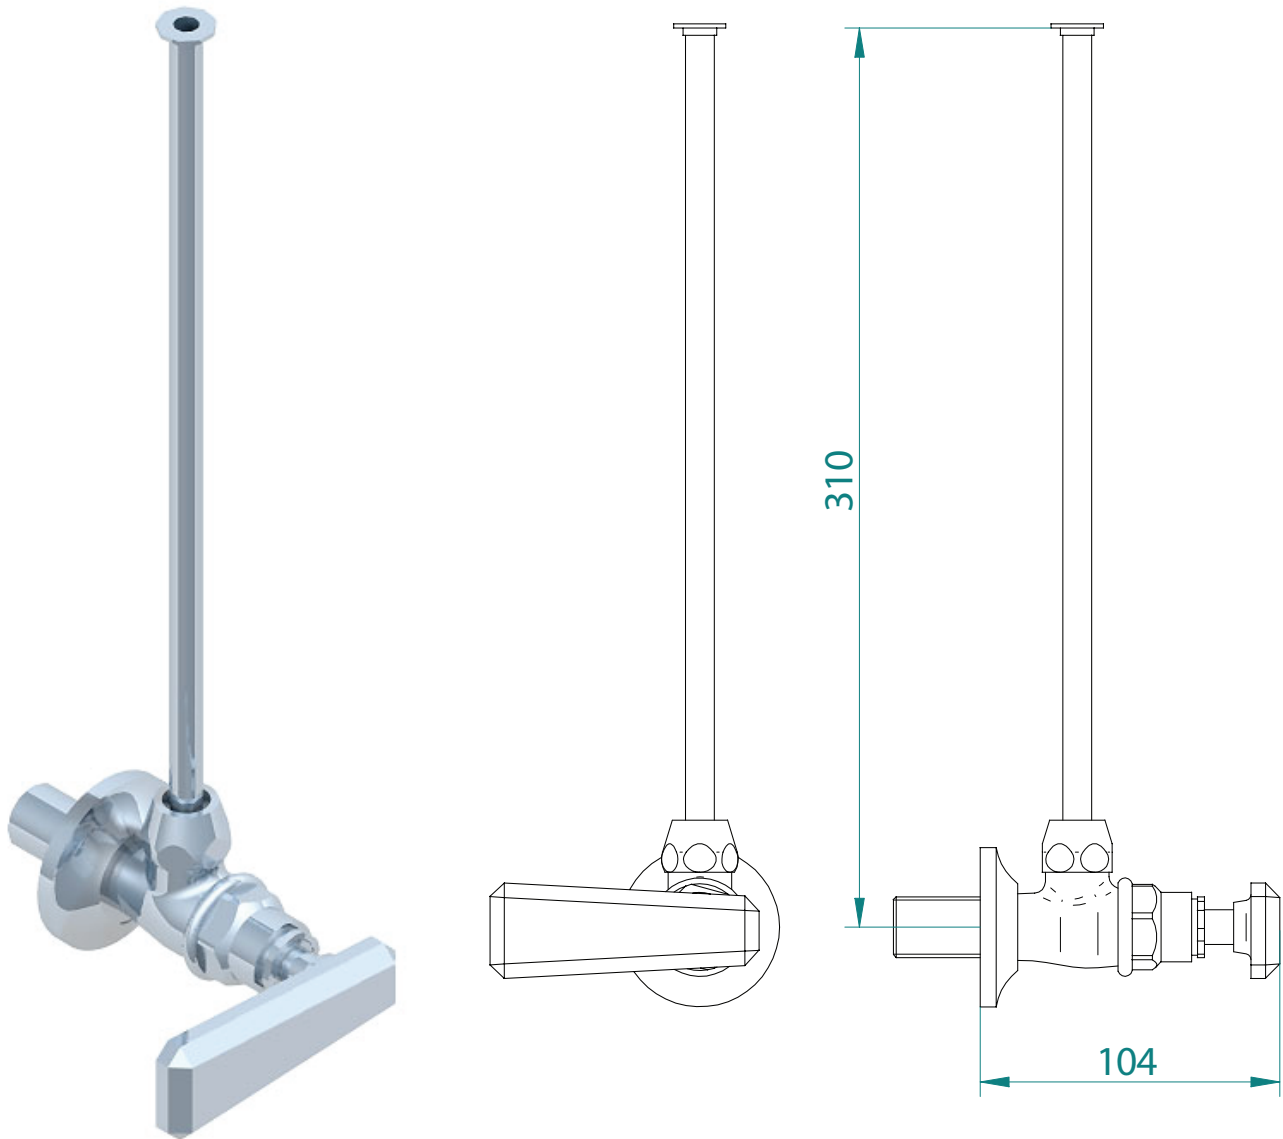

Classical Brassware Collection

Poulie

Stopcock kit

All taps are High pressure / pumped systems

We recommend that all products are purchased with the assistance of a specialist bathroom retailer and always installed by an experienced installer who is a member of a recognized association. All sizes quoted are nominal: items may vary by plus or minus 2% against the figures quoted. When planning installations where dimensions are critical, it is essential that the space allowed for individual items is physically checked. Imperial Bathrooms can not be held liable for any costs associated with items not fitting in any given area. The contents of this statement are based on information correct at the time of publication. We reserve the right to make alterations and changes in product characteristics, fixing, packaging, operation etc at any time without notice.