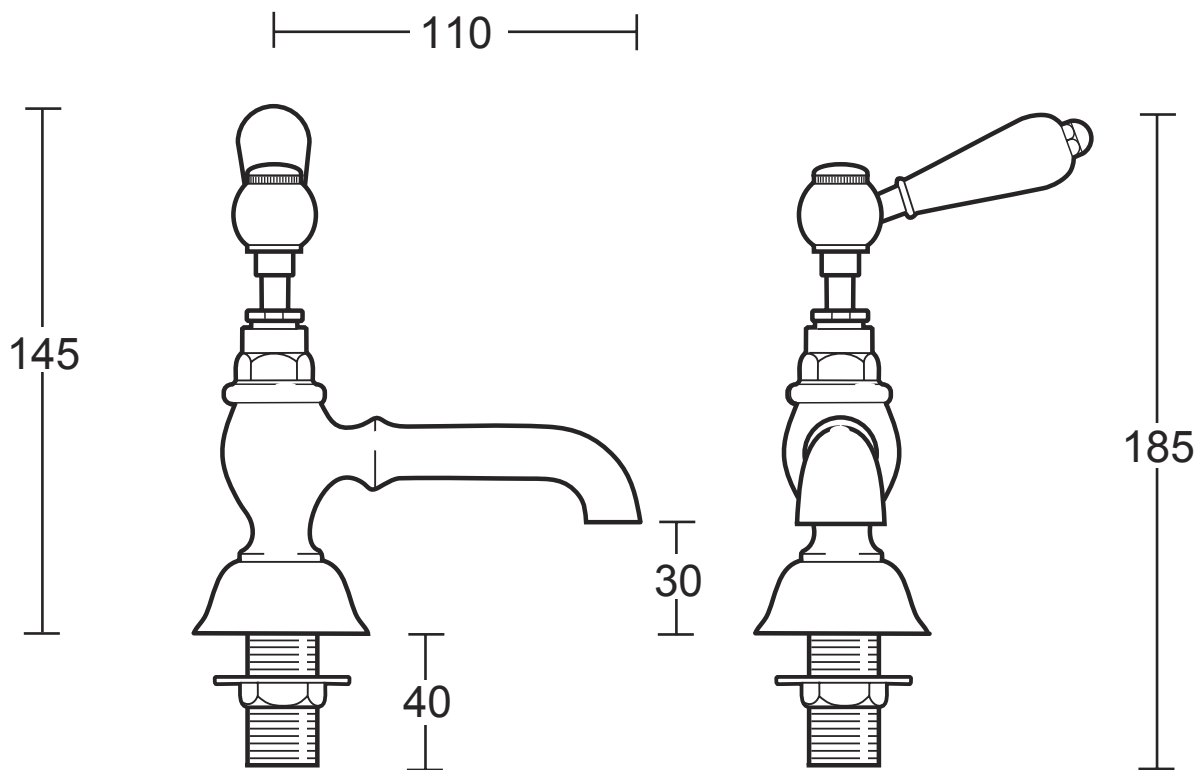

## Classical Brassware Collection

Radcliffe

1/2" basin pillar taps

All taps are high pressure / pumped systems

We recommend that all products are purchased with the assistance of a specialist bathroom retailer and always installed by an experienced installer who is a member of a recognized association. All sizes quoted are nominal: items may vary by plus or minus 2% against the figures quoted. When planning installations where dimensions are critical, it is essential that the space allowed for individual items is physically checked. Imperial Bathrooms can not be held liable for any costs associated with items not fitting in any given area. The contents of this statement are based on information correct at the time of publication. We reserve the right to make alterations and changes in product characteristics, fixing, packaging, operation etc at any time without notice.