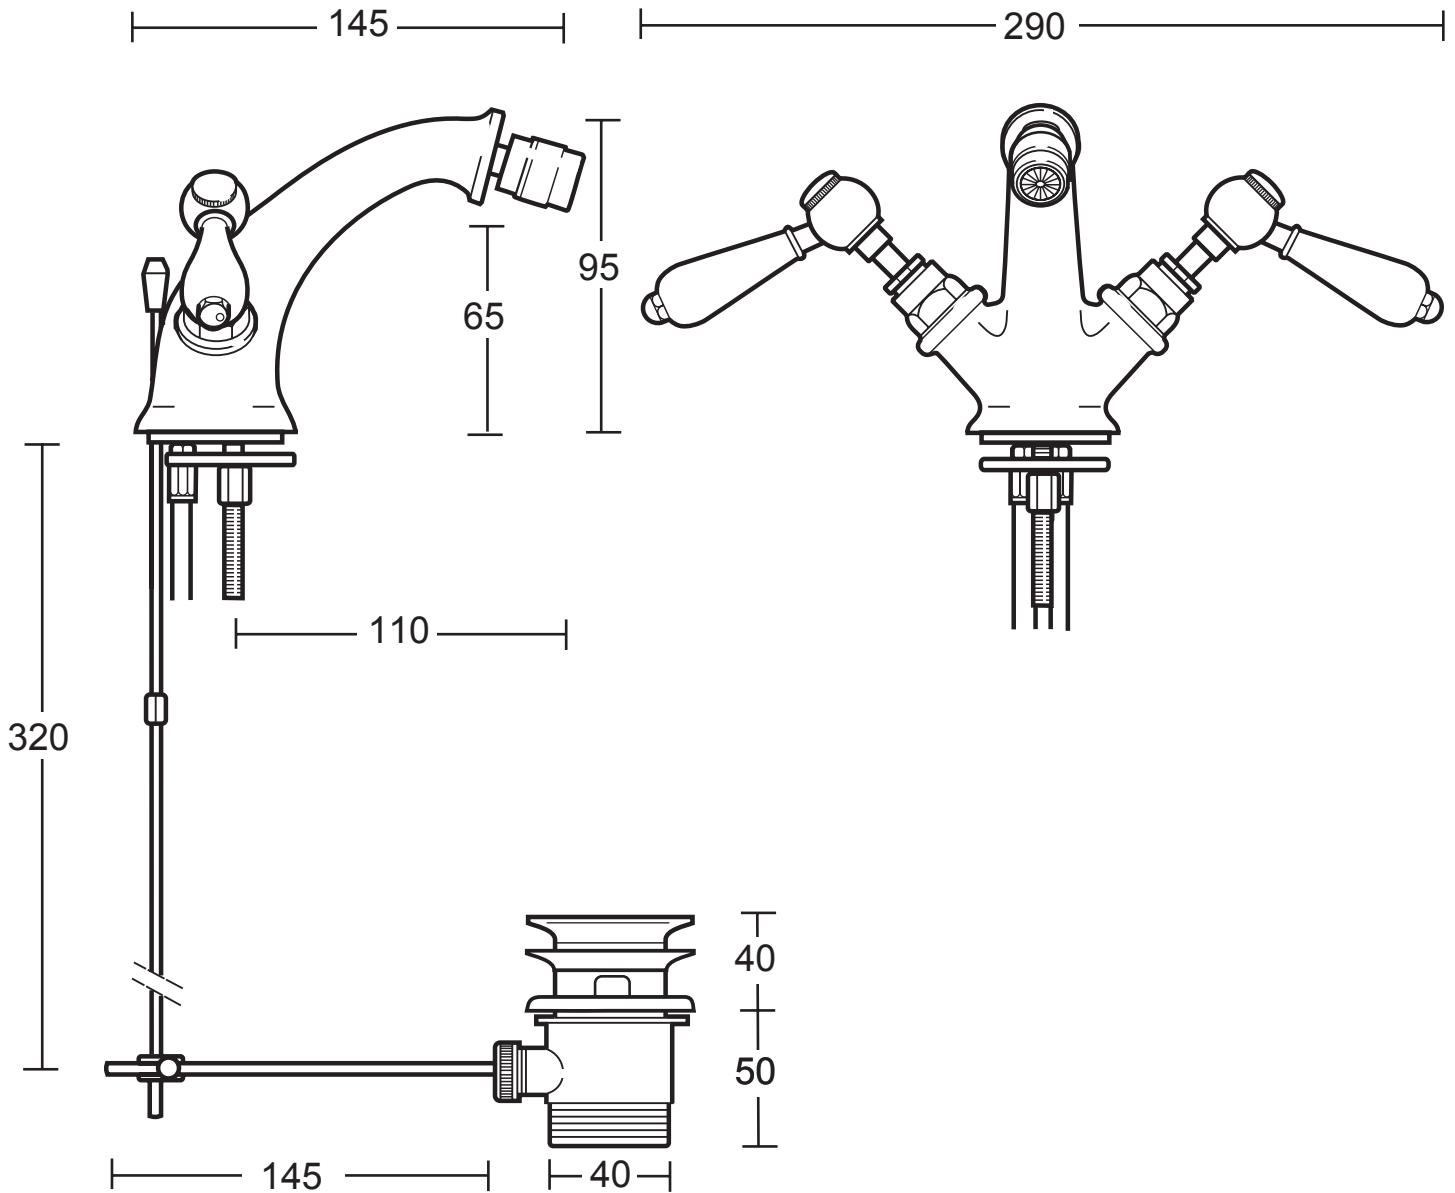

Classical Brassware Collection

Radcliffe

Monobloc bidet mixer

All taps are high pressure / pumped systems

We recommend that all products are purchased with the assistance of a specialist bathroom retailer and always installed by an experienced installer who is a member of a recognized association. All sizes quoted are nominal: items may vary by plus or minus 2% against the figures quoted. When planning installations where dimensions are critical, it is essential that the space allowed for individual items is physically checked. Imperial Bathrooms can not be held liable for any costs associated with items not fitting in any given area. The contents of this statement are based on information correct at the time of publication. We reserve the right to make alterations and changes in product characteristics, fixing, packaging, operation etc at any time without notice.