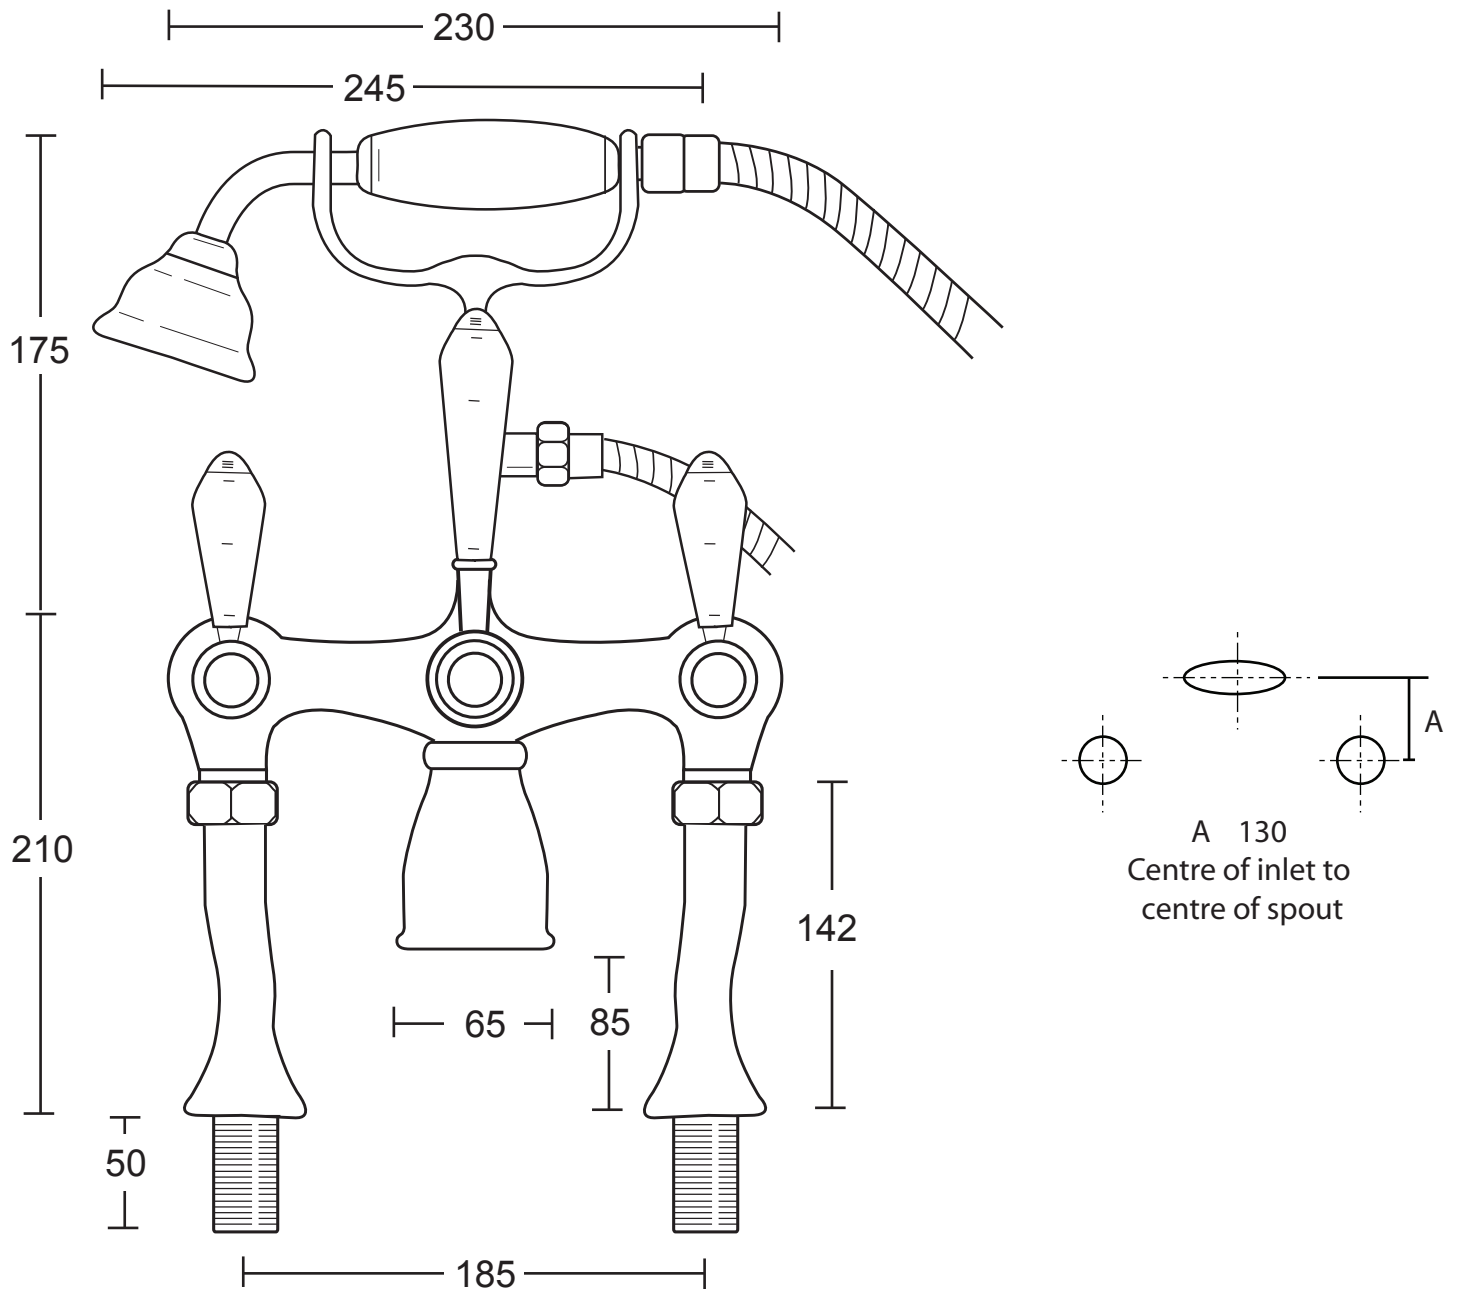

Classical Brassware Collection

Regent

Bath shower mixer deck mounted, complete with shower kit.

We recommend that all products are purchased with the assistance of a specialist bathroom retailer and always installed by an experienced installer who is a member of a recognized association. All sizes quoted are nominal: items may vary by plus or minus 2% against the figures quoted. When planning installations where dimensions are critical, it is essential that the space allowed for individual items is physically checked. Imperial Bathrooms can not be held liable for any costs associated with items not fitting in any given area. The contents of this statement are based on information correct at the time of publication. We reserve the right to make alterations and changes in product characteristics, fixing, packaging, operation etc at any time without notice.