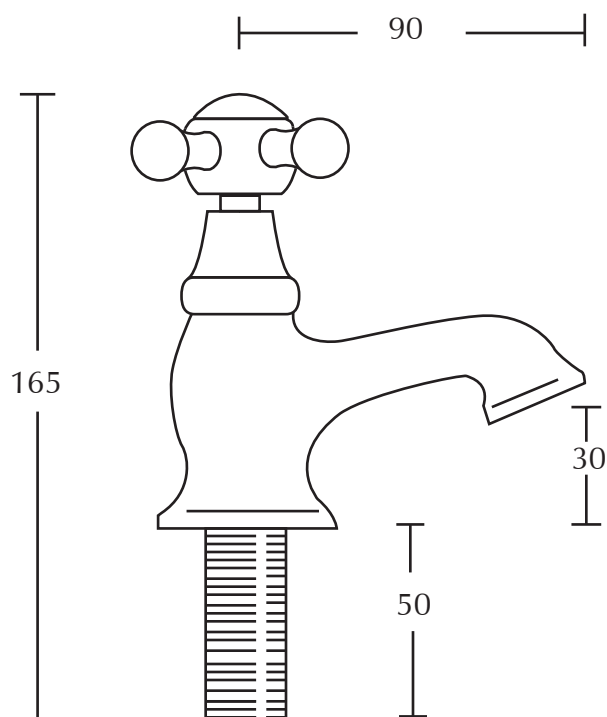

## Classical Brassware Collection

Westminster

1/2" basin pillar taps

All taps are high pressure / pumped systems

We recommend that all products are purchased with the assistance of a specialist bathroom retailer and always installed by an experienced installer who is a member of a recognized association. All sizes quoted are nominal: items may vary by plus or minus 2% against the figures quoted. When planning installations where dimensions are critical, it is essential that the space allowed for individual items is physically checked. Imperial Bathrooms can not be held liable for any costs associated with items not fitting in any given area. The contents of this statement are based on information correct at the time of publication. We reserve the right to make alterations and changes in product characteristics, fixing, packaging, operation etc at any time without notice.