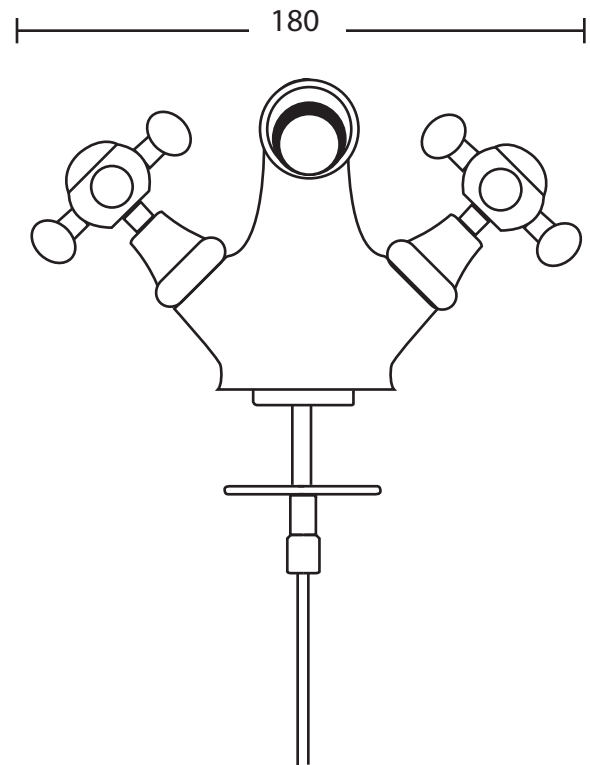

Classical Brassware Collection

Westminster

1/2" monobloc bidet mixer

We recommend that all products are purchased with the assistance of a specialist bathroom retailer and always installed by an experienced installer who is a member of a recognized association. All sizes quoted are nominal: items may vary by plus or minus 2% against the figures quoted. When planning installations where dimensions are critical, it is essential that the space allowed for individual items is physically checked. Imperial Bathrooms can not be held liable for any costs associated with items not fitting in any given area. The contents of this statement are based on information correct at the time of publication. We reserve the right to make alterations and changes in product characteristics, fixing, packaging, operation etc at any time without notice.