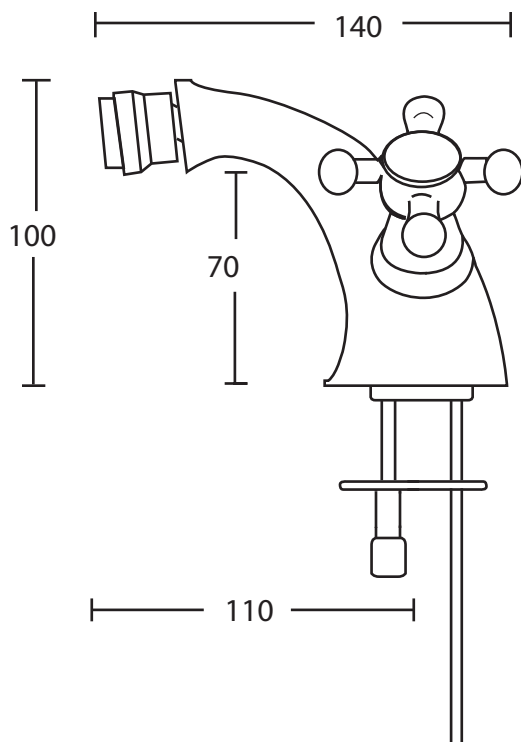

Classical Brassware Collection

Westminster

1/2" monobloc bidet mixer

We recommend that all products are purchased with the assistance of a specialist bathroom retailer and always installed by an experienced installer who is a member of a recognized association. All sizes quoted are nominal: items may vary by plus or minus 2% against the figures quoted. When planning installations where dimensions are critical, it is essential that the space allowed for individual items is physically checked. Imperial Bathrooms can not be held liable for any costs associated with items not fitting in any given area. The contents of this statement are based on information correct at the time of publication. We reserve the right to make alterations and changes in product characteristics, fixing, packaging, operation etc at any time without notice.