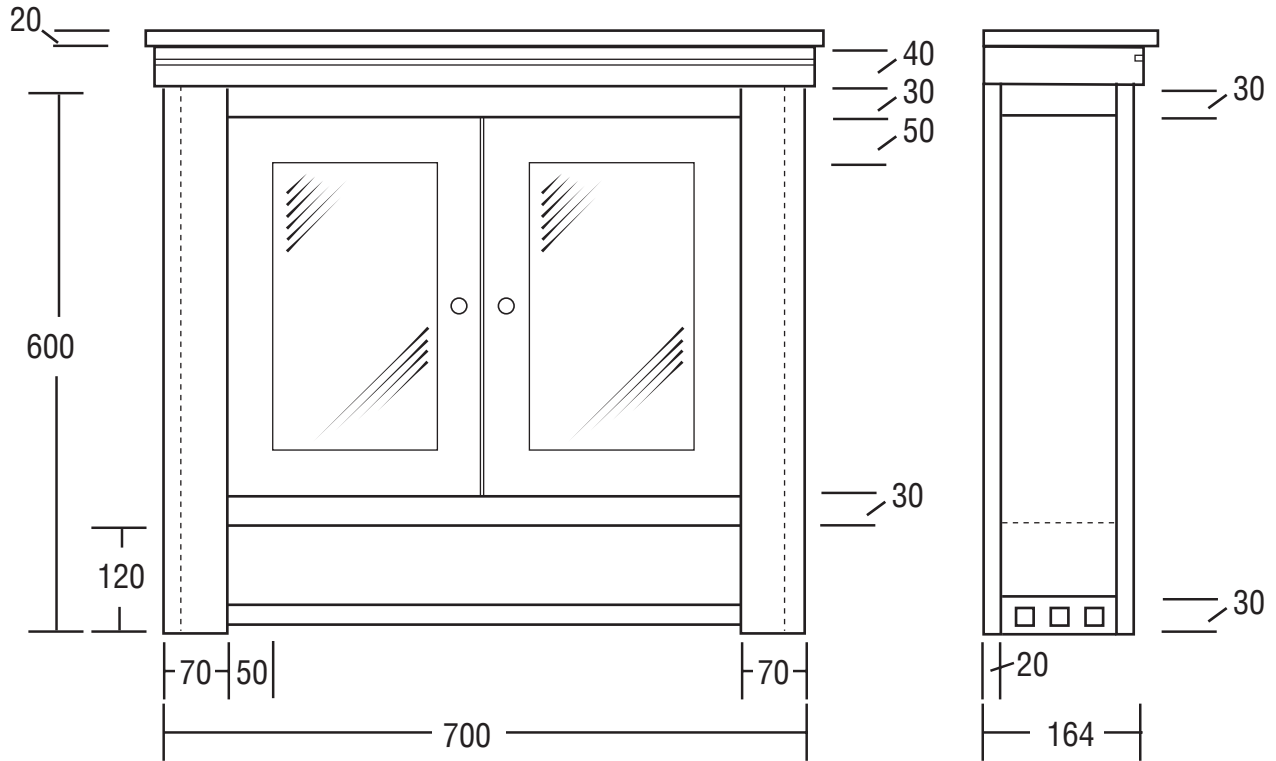

Furniture Collection	
Harmony	mirror wall cabinet 2 doors

Note:
Available in both wood and
metal weave finishes

We recommend that all products are purchased with the assistance of a specialist bathroom retailer and always installed by an experienced installer who is a member of a recognized association. All sizes quoted are nominal: items may vary by plus or minus 2% against the figures quoted. When planning installations where dimensions are critical, it is essential that the space allowed for individual items is physically checked. Imperial Bathrooms can not be held liable for any costs associated with items not fitting in any given area. The contents of this statement are based on information correct at the time of publication. We reserve the right to make alterations and changes in product characteristics, fixing, packaging, operation etc at any time without notice.