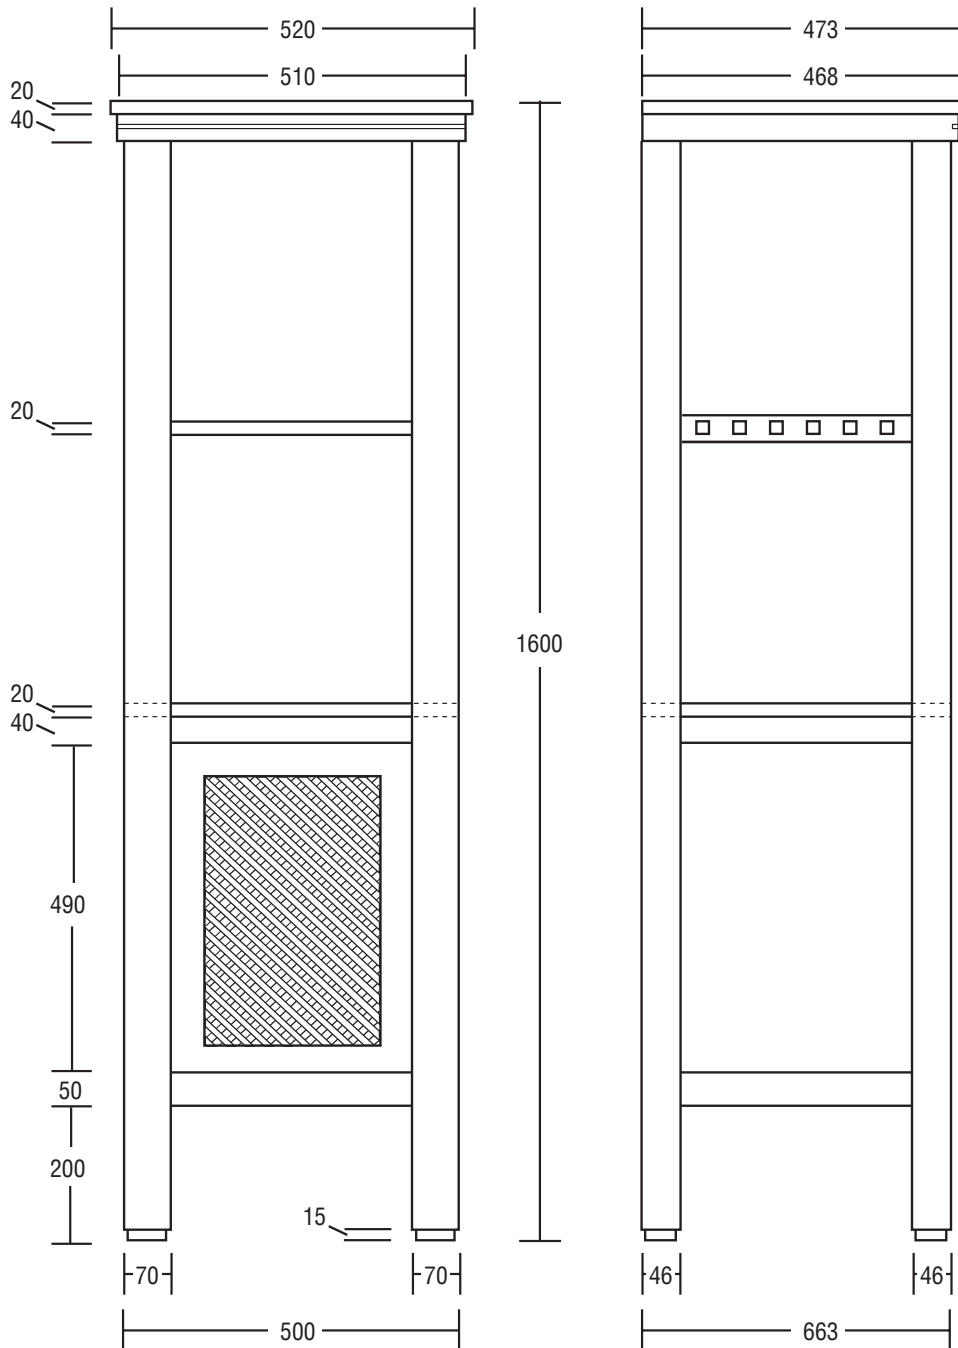

Furniture Collection	
Harmony	tall unit

Note:
Available in both wood and
metal weave finishes

We recommend that all products are purchased with the assistance of a specialist bathroom retailer and always installed by an experienced installer who is a member of a recognized association. All sizes quoted are nominal: items may vary by plus or minus 2% against the figures quoted. When planning installations where dimensions are critical, it is essential that the space allowed for individual items is physically checked. Imperial Bathrooms can not be held liable for any costs associated with items not fitting in any given area. The contents of this statement are based on information correct at the time of publication. We reserve the right to make alterations and changes in product characteristics, fixing, packaging, operation etc at any time without notice.