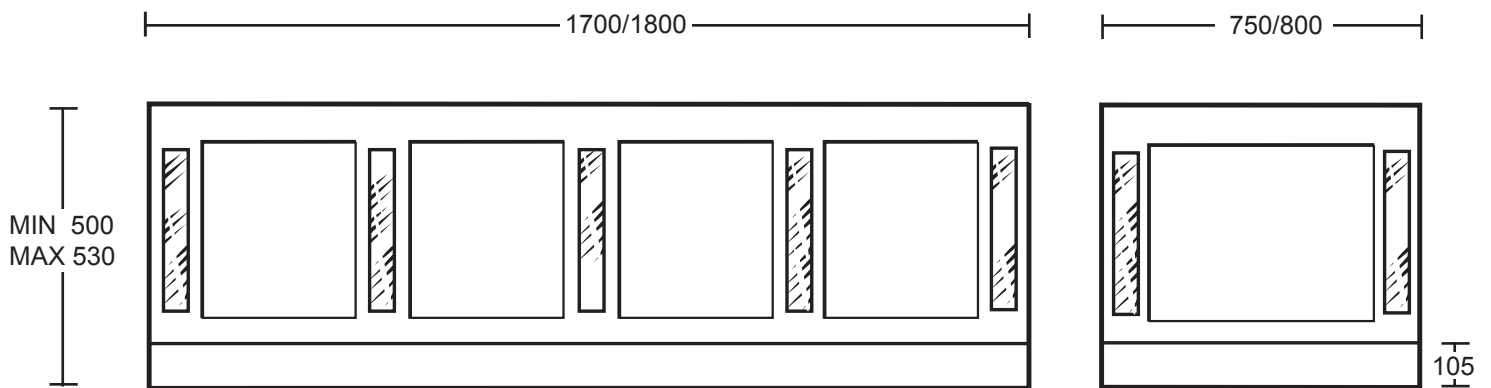

Furniture Collection	
Bath Panel	Linea Bath panels with frosted glass inserts

We recommend that all products are purchased with the assistance of a specialist bathroom retailer and always installed by an experienced installer who is a member of a recognized association. All sizes quoted are nominal: items may vary by plus or minus 2% against the figures quoted. When planning installations where dimensions are critical, it is essential that the space allowed for individual items is physically checked. Imperial Bathrooms can not be held liable for any costs associated with items not fitting in any given area. The contents of this statement are based on information correct at the time of publication. We reserve the right to make alterations and changes in product characteristics, fixing, packaging, operation etc at any time without notice.